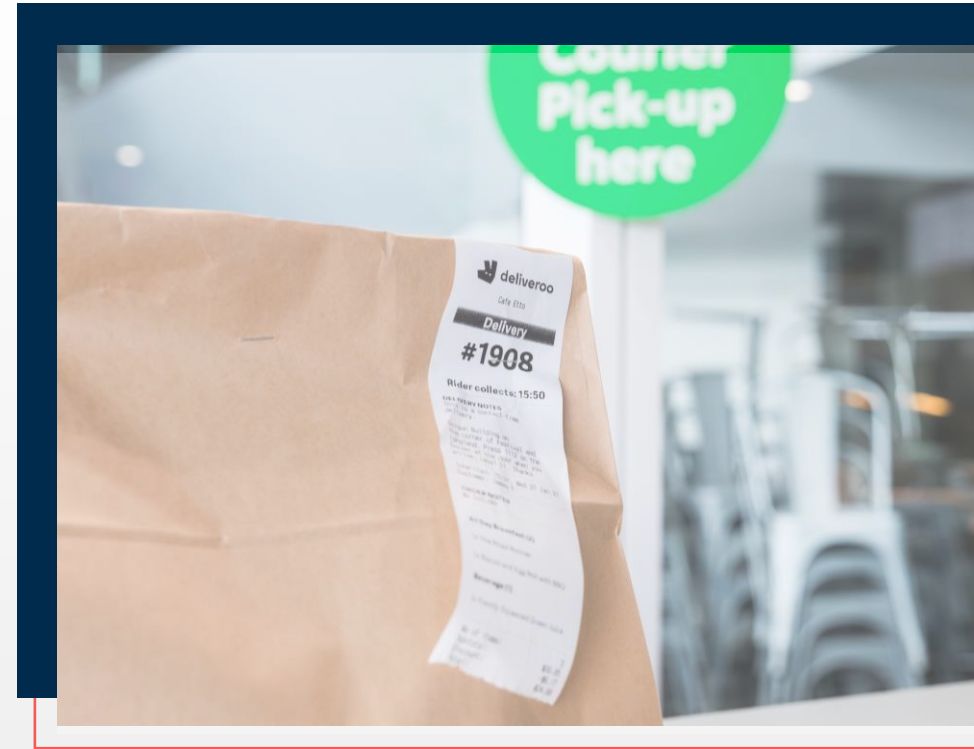

# Gain valuable insights into Sales and inventory data by digitizing PoS receipts with Retail POS Throughput Estimation Solution powered by Azure AL & cognitive services

By digitizing point-of-sale receipts and using advanced Azure ML & NLP services, the Retail POS Throughput Estimation Solution provides accurate and up-to-date estimates of sell-through rates and inventory on hand to the retailers.