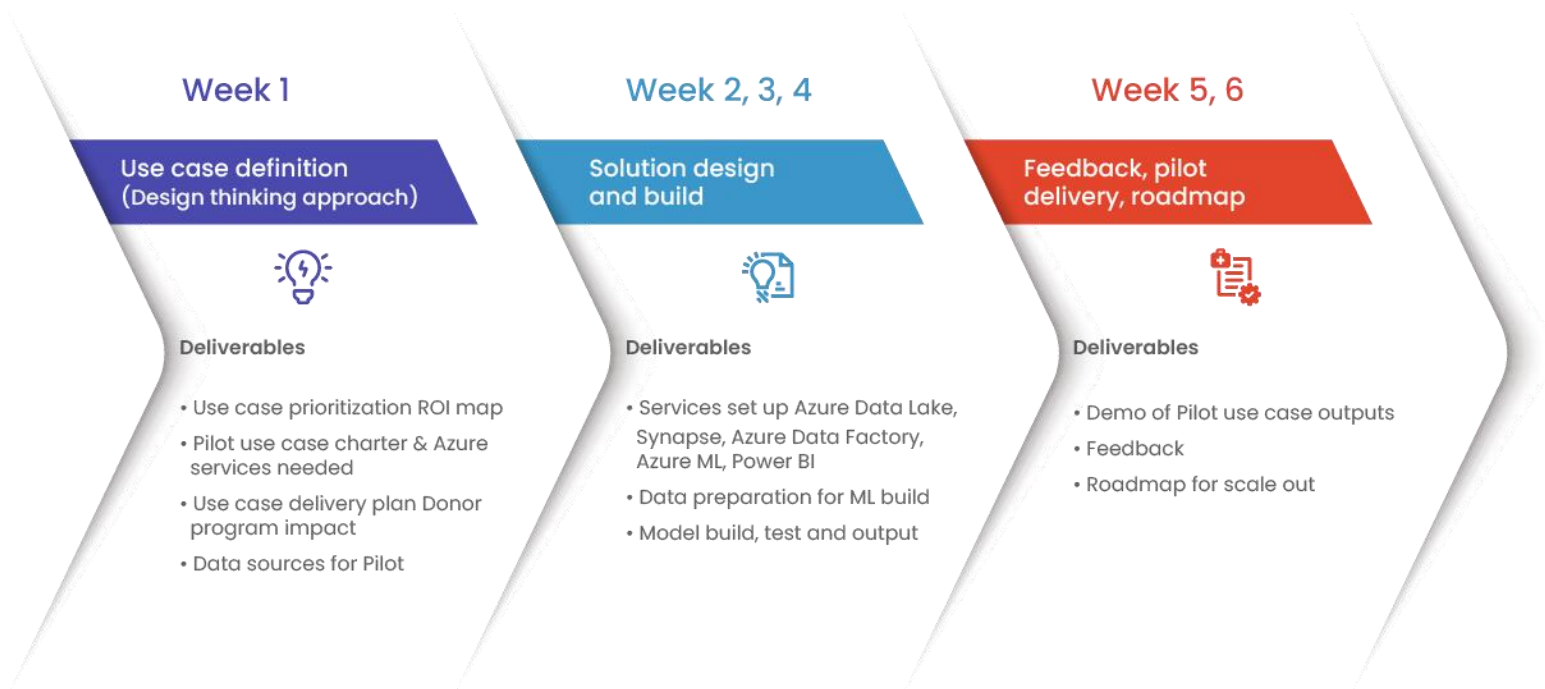

Azure DPi30 Modern Data Platform

6 Weeks

Many organizations struggle with disparate or non-centralized data sources, outdated data platforms, and limited access to data insights. These challenges prevent organizations from turning volumes of data into actionable insights that could enable them to enhance customer experience, streamline processes and drive business growth.

WinWire's Azure DPi30 Modern Data Platform is designed to help organizations create a data platform in Azure quickly and efficiently.

The platform identifies key scenarios, provides Azure service and architecture design recommendations to help enterprises migrate their data estate to Azure, unlock data-driven insights and create value for organizations.

Our Approach

Key Deliverables

Value Proposition

Structured sessions conducted leveraging design thinking approach

Objective assessment of use cases & ROI map for prioritization

Rapid templated Azure services setup

A clear view on funded programs, programs impacting community & future program features

Customer Story

A US-based non-profit organization that funds cardiovascular medical research leverages WinWire's Azure DPi30 Modern Data Platform to realize the impact of donor funding on programs & opportunities associated with the program that enabled improved customer satisfaction.