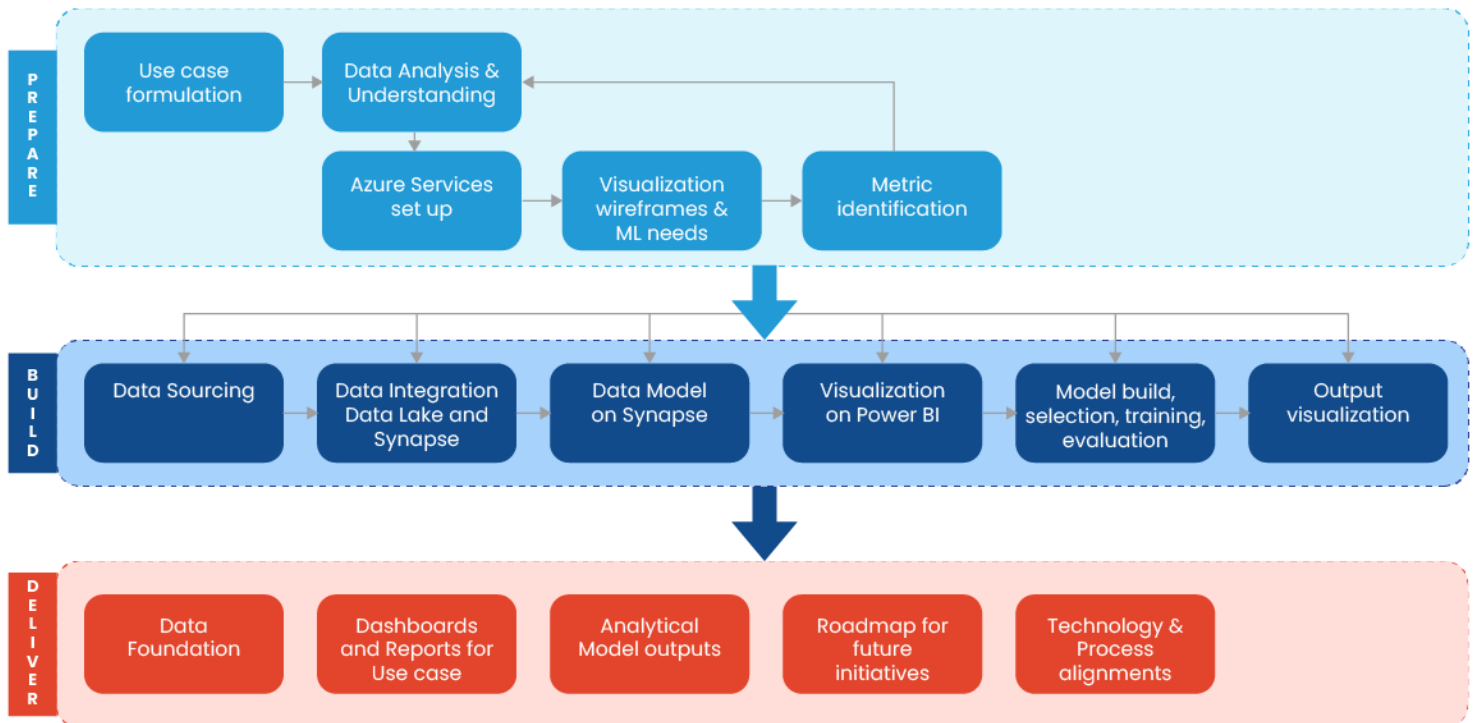

Azure DPi30 Modern Data Platform

6 Weeks

Many organizations struggle with disparate or non-centralized data sources, outdated data platforms, and limited access to data insights. These challenges prevent organizations from turning volumes of data into actionable insights that could enable them to enhance customer experience, streamline processes and drive business growth.

WinWire's Azure DPi30 Modern Data Platform is designed to help organizations create a data platform in Azure quickly and efficiently.

The platform identifies key scenarios, provides Azure service and architecture design recommendations to help enterprises migrate their data estate to Azure, unlock data-driven insights and create value for organizations.

Our Approach

Key Deliverables

Value Proposition

Structured sessions conducted leveraging design thinking approach

Objective assessment of use cases & ROI map for prioritization

Rapid templated Azure services setup

A clear view on funded programs, programs impacting community & future program features

Customer Story

A US-based non-profit organization that funds cardiovascular medical research leverages WinWire's Azure DPi30 Modern Data Platform to realize the impact of donor funding on programs & opportunities associated with the program that enabled improved customer satisfaction.