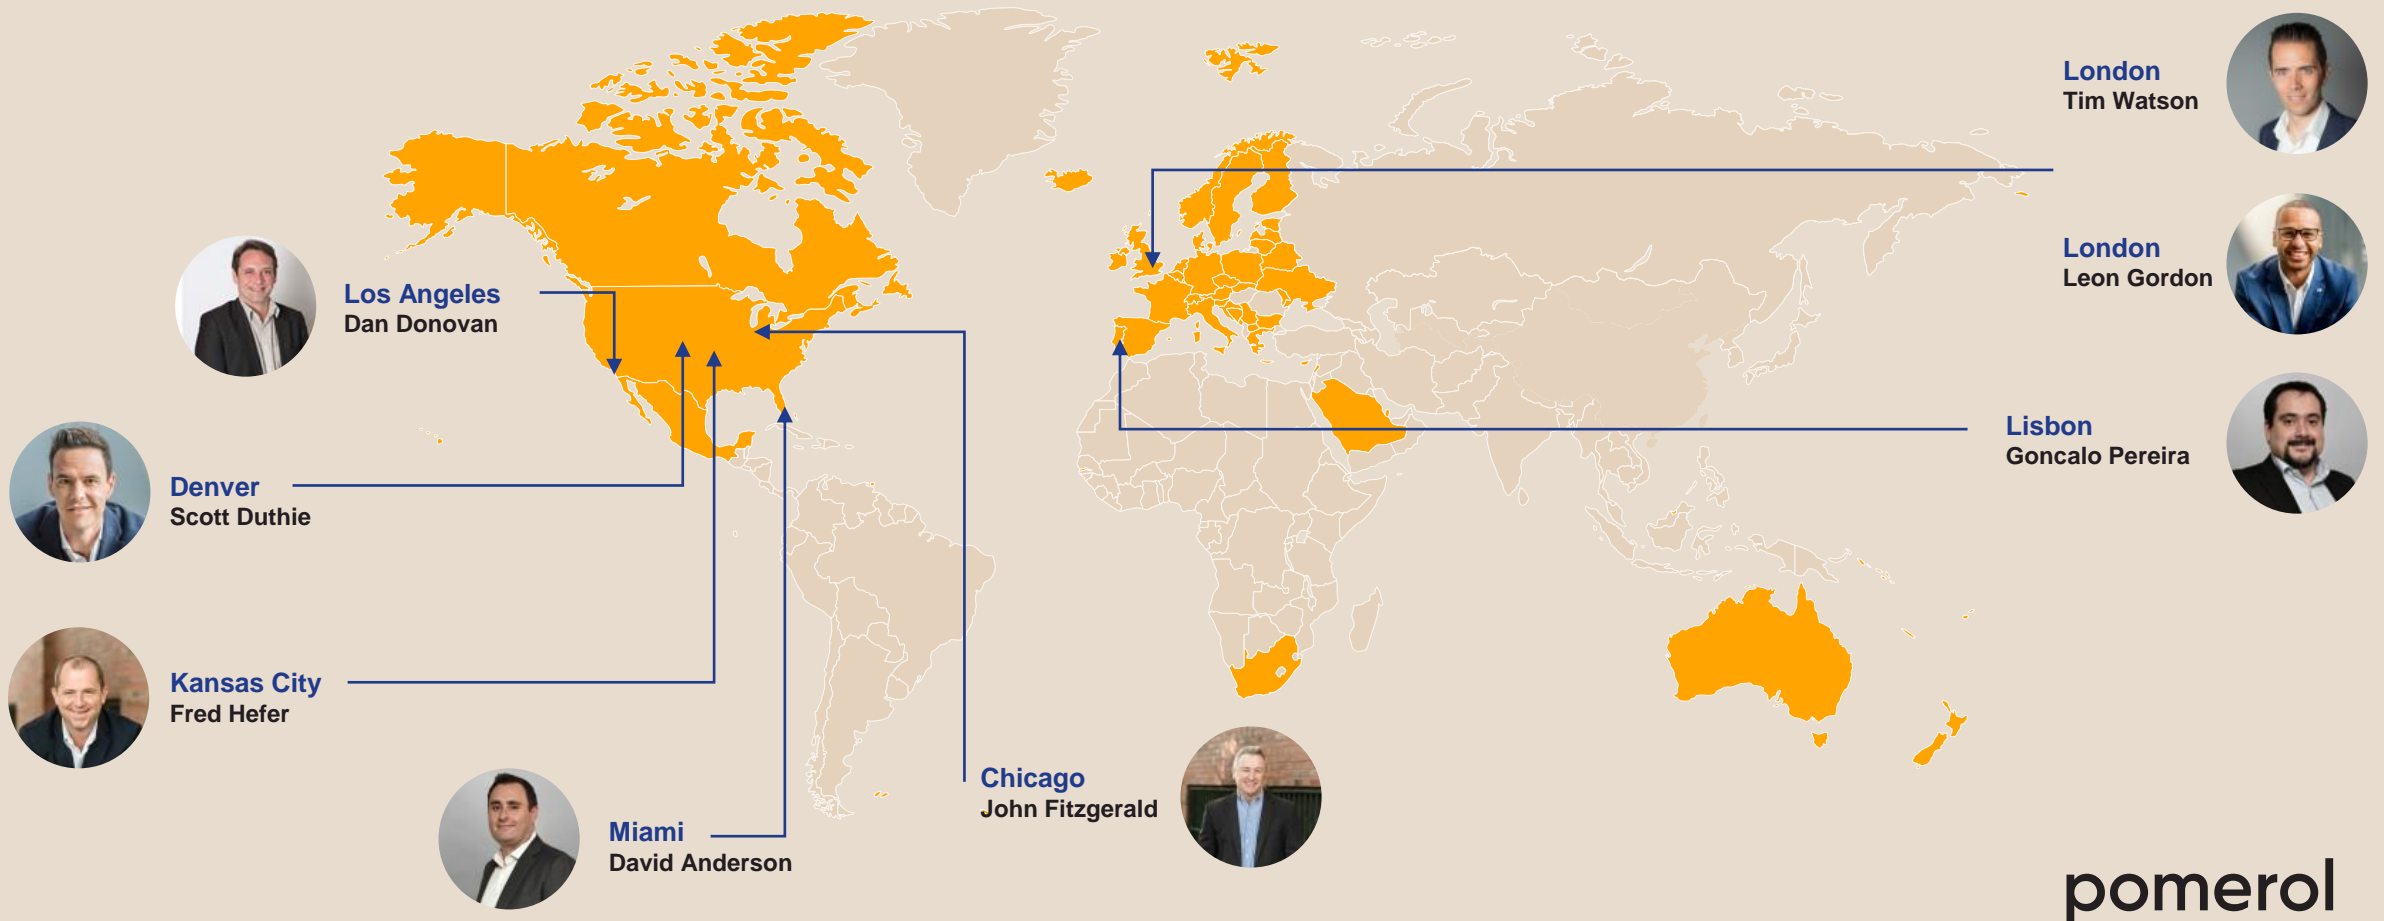

## Govern

Motio

ZenOptics

Alation

AZURE PURVIEW

pomerol

# International Reach - Local Accountability

Pomerol Partners support clients from around the world through our regional hubs in the Europe and the United States

## UNITED STATES

## EUROPE, MIDDLE EAST & AFRICA