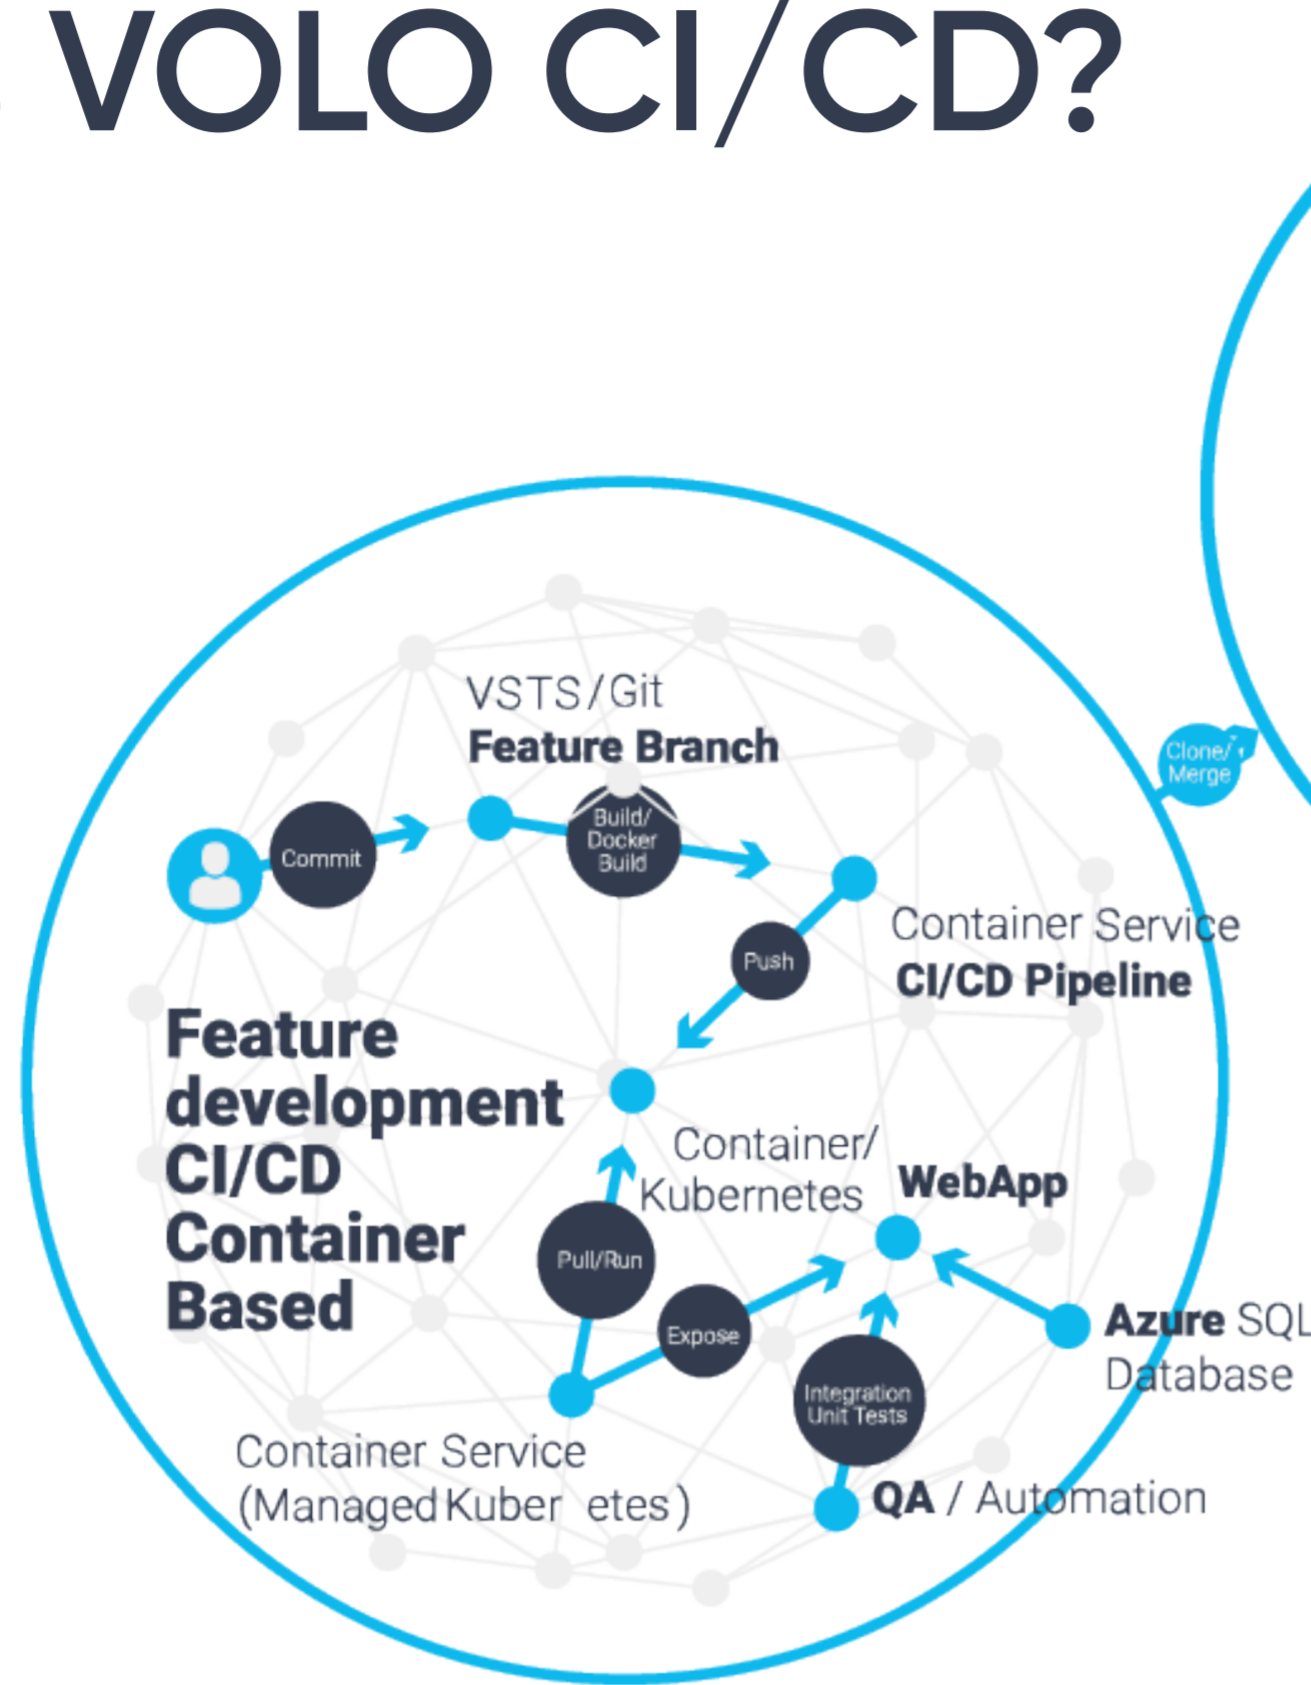

Seamless Infrastructure Automation

What is VOLO CI/CD?

Why CI/CD?

Our approach

- ▶ Modernization of legacy infrastructure
- ▶ Removing Friction
- ▶ Customer-tailored technical consulting
- ▶ Seamless Implementation

Process