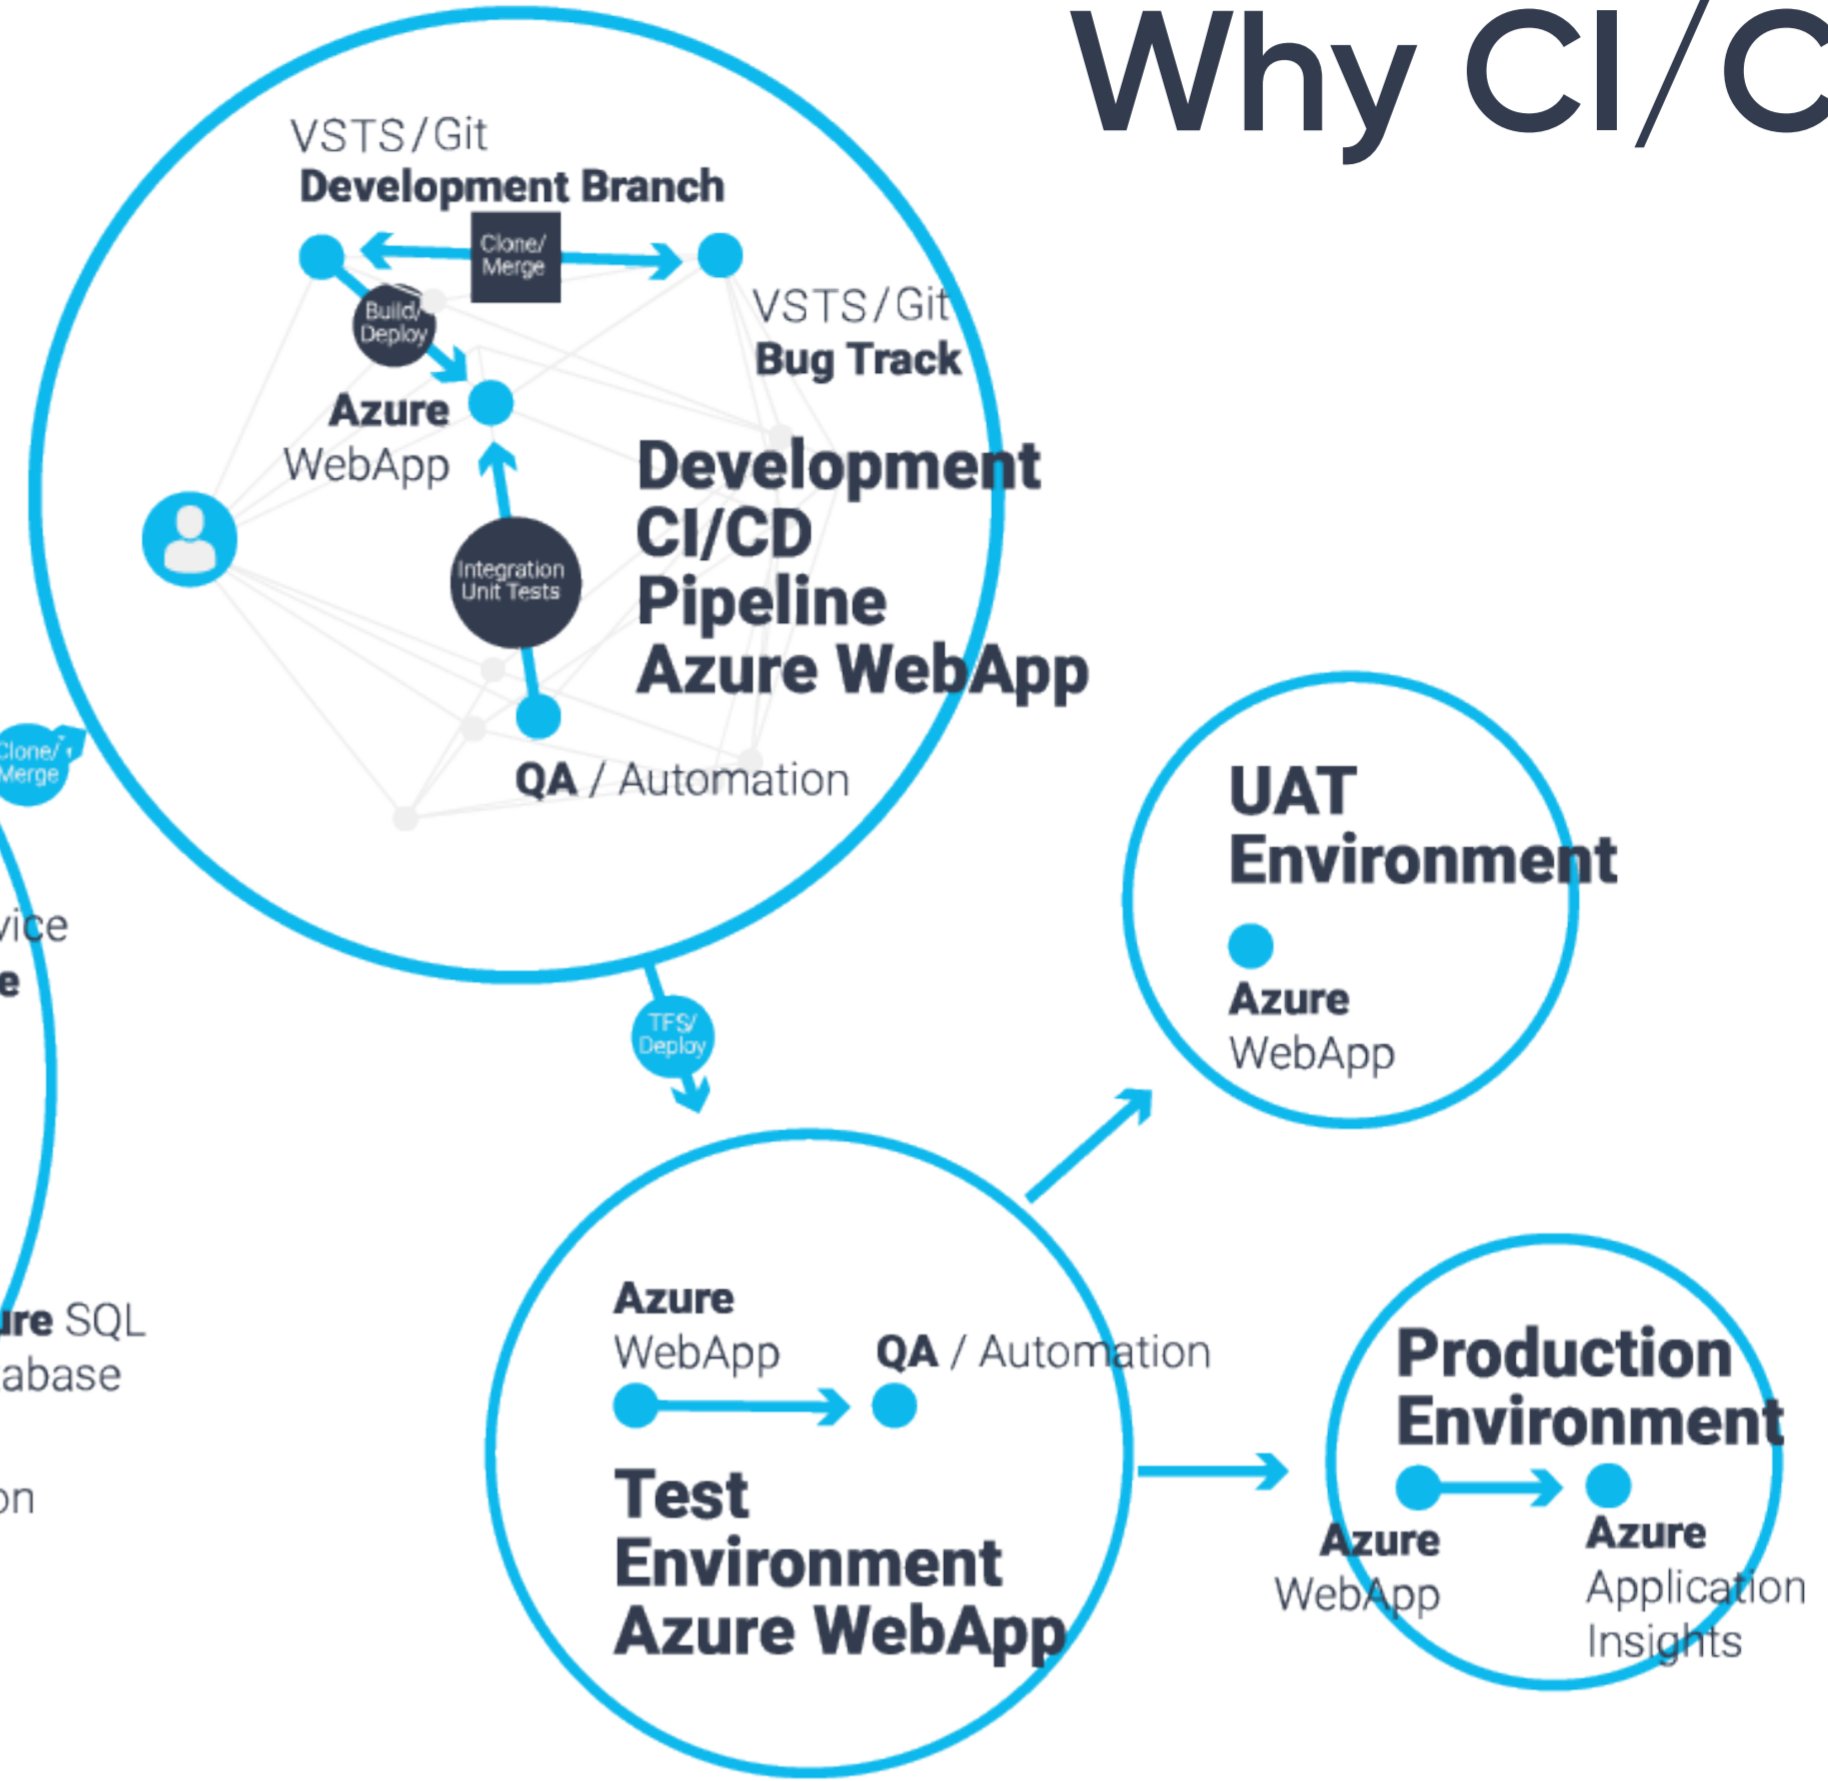

Seamless Infrastructure Automation

What is VOLO CI/CD?

Why CI/CD?

Our approach

- ▶ Modernization of legacy infrastructure
- ▶ Removing Friction
- ▶ Customer-tailored technical consulting
- ▶ Seamless Implementation

Process