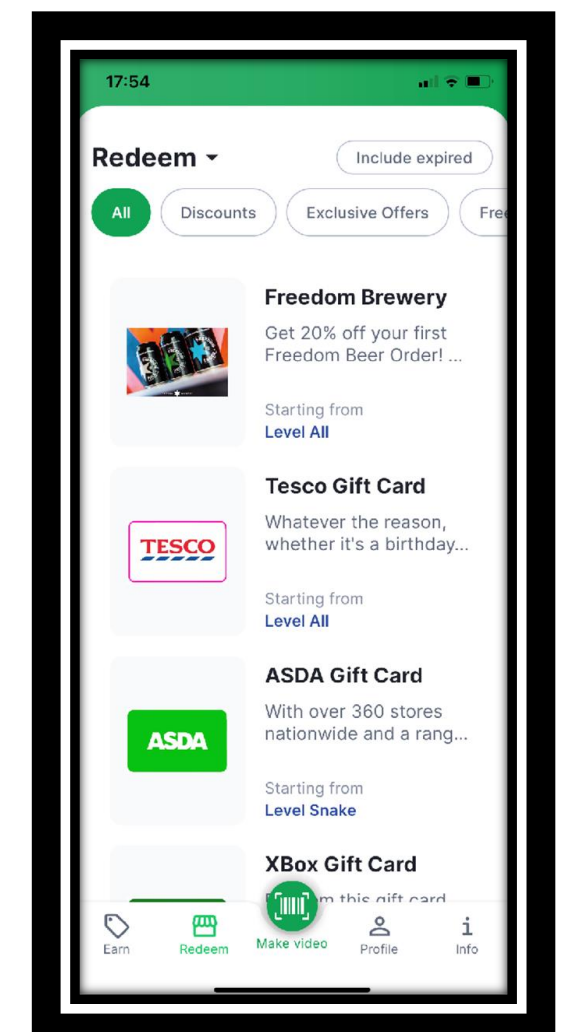

WHY SHOULD YOU DO THIS?

Different things motivate different people, but let us give you some reasons:

- **It's the right thing to do**
- **Not enough? okay....**
  You are saving the planet.
- **Not enough? okay....**
  You and your children and grandchildren will ingest less plastic micro-particles
- **Not enough? okay....**
  You will get rewarded, yes. Each correctly scanned item earns STIPRA points, which can be redeemed for products and cash.