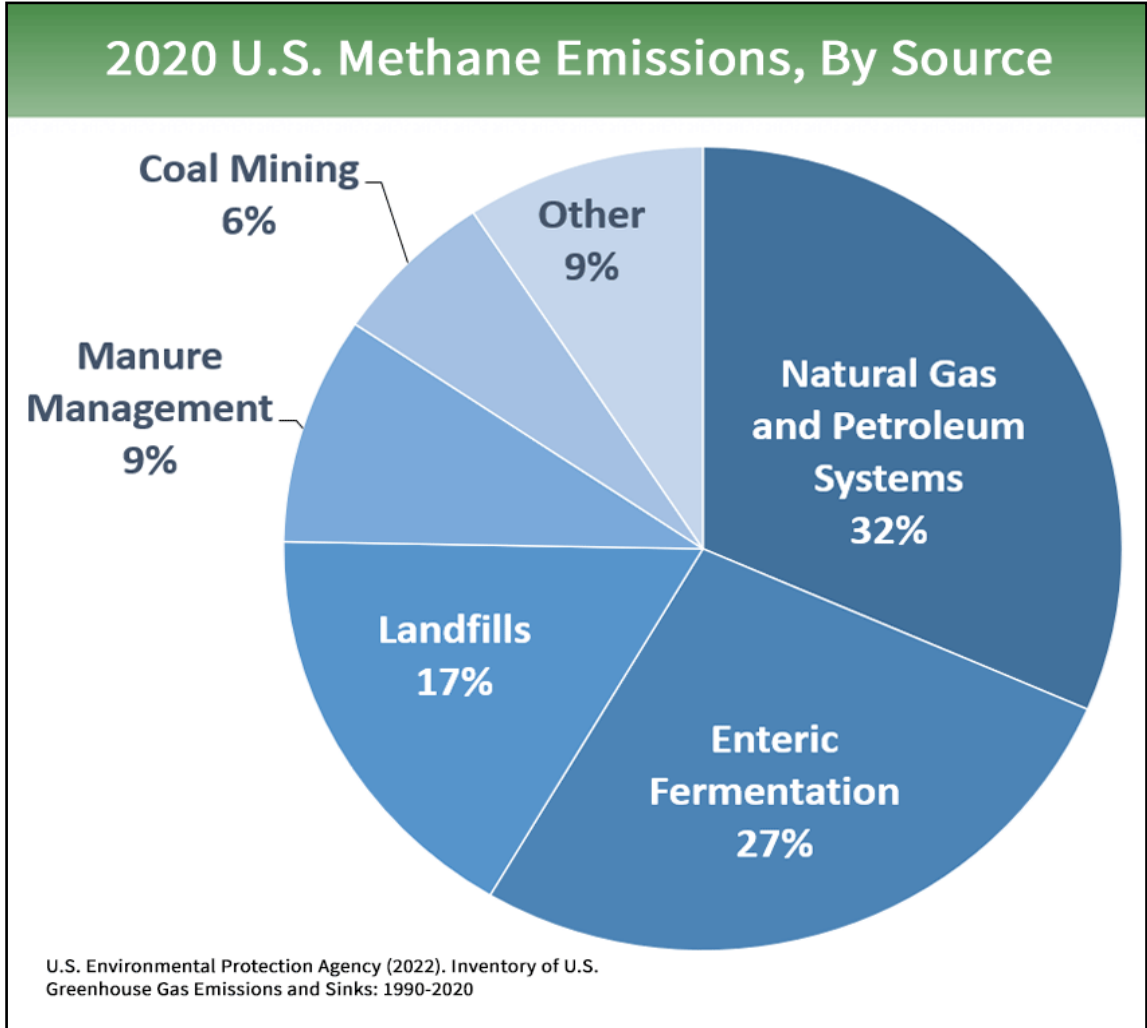

FOUR UNDENIABLE TRUTHS – PLASTIC AND EMISSIONS

8 million pieces of plastic products find their way into our oceans daily

79% of plastic waste is sent to landfill and oceans, only **9%** is recycled

17% of Methane in the atmosphere comes from trash

Methane is **88** times stronger than CO₂