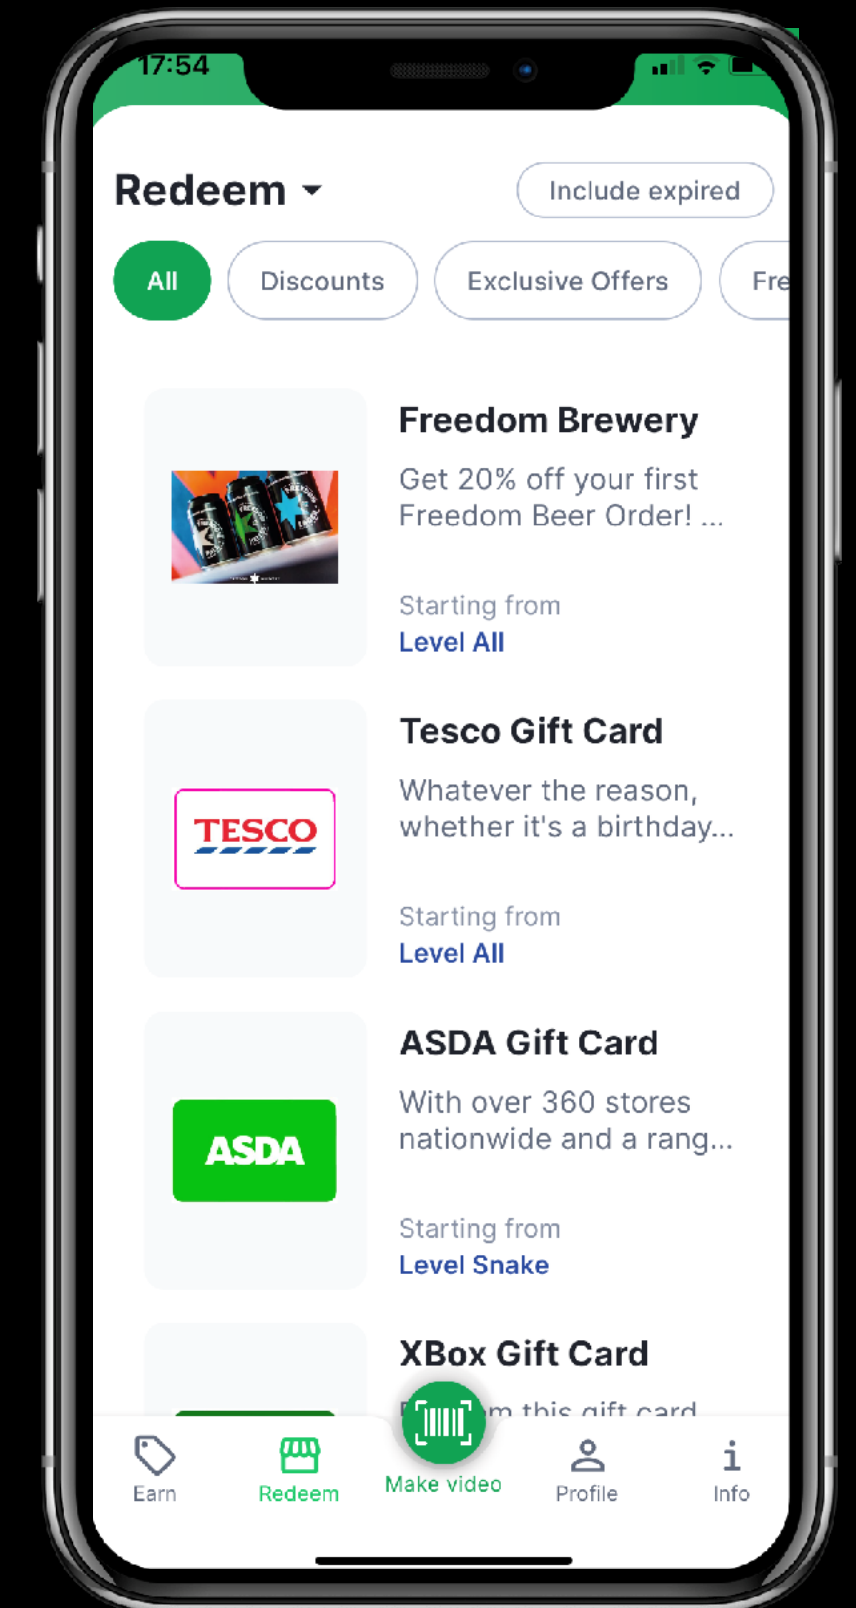

SO WE CREATED - STIPRA

A consumer app which captures product consumption data and recycling behaviour. Track your recycling efforts.

- Download the APP on your mobile device,
- Quickly scan product barcode as you correctly dispose of each item,
- Scanning 5 items a day, would take:
  - 1 minute if you are **SUPER** slow
  - 7 seconds if you are really **SPEEDY**

5 ITEMS A DAY IS 1,825 ITEMS A YEAR.