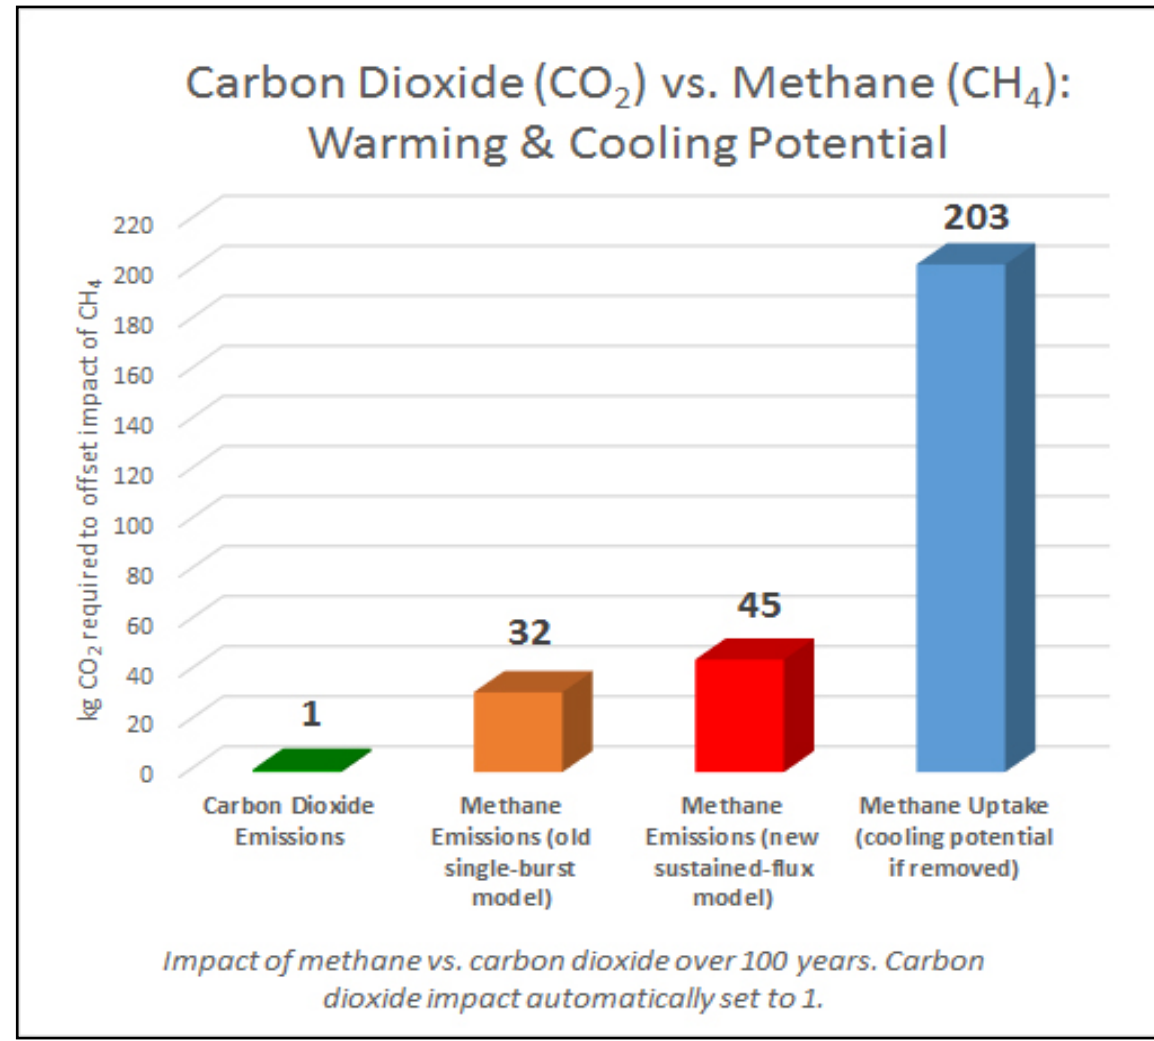

FOUR UNDENIABLE TRUTHS – PLASTIC AND EMISSIONS

8 million pieces of plastic products find their way into our oceans daily

79% of plastic waste is sent to landfill and oceans, only **9%** is recycled

17% of Methane in the atmosphere comes from trash

Methane is **88** times stronger than CO₂