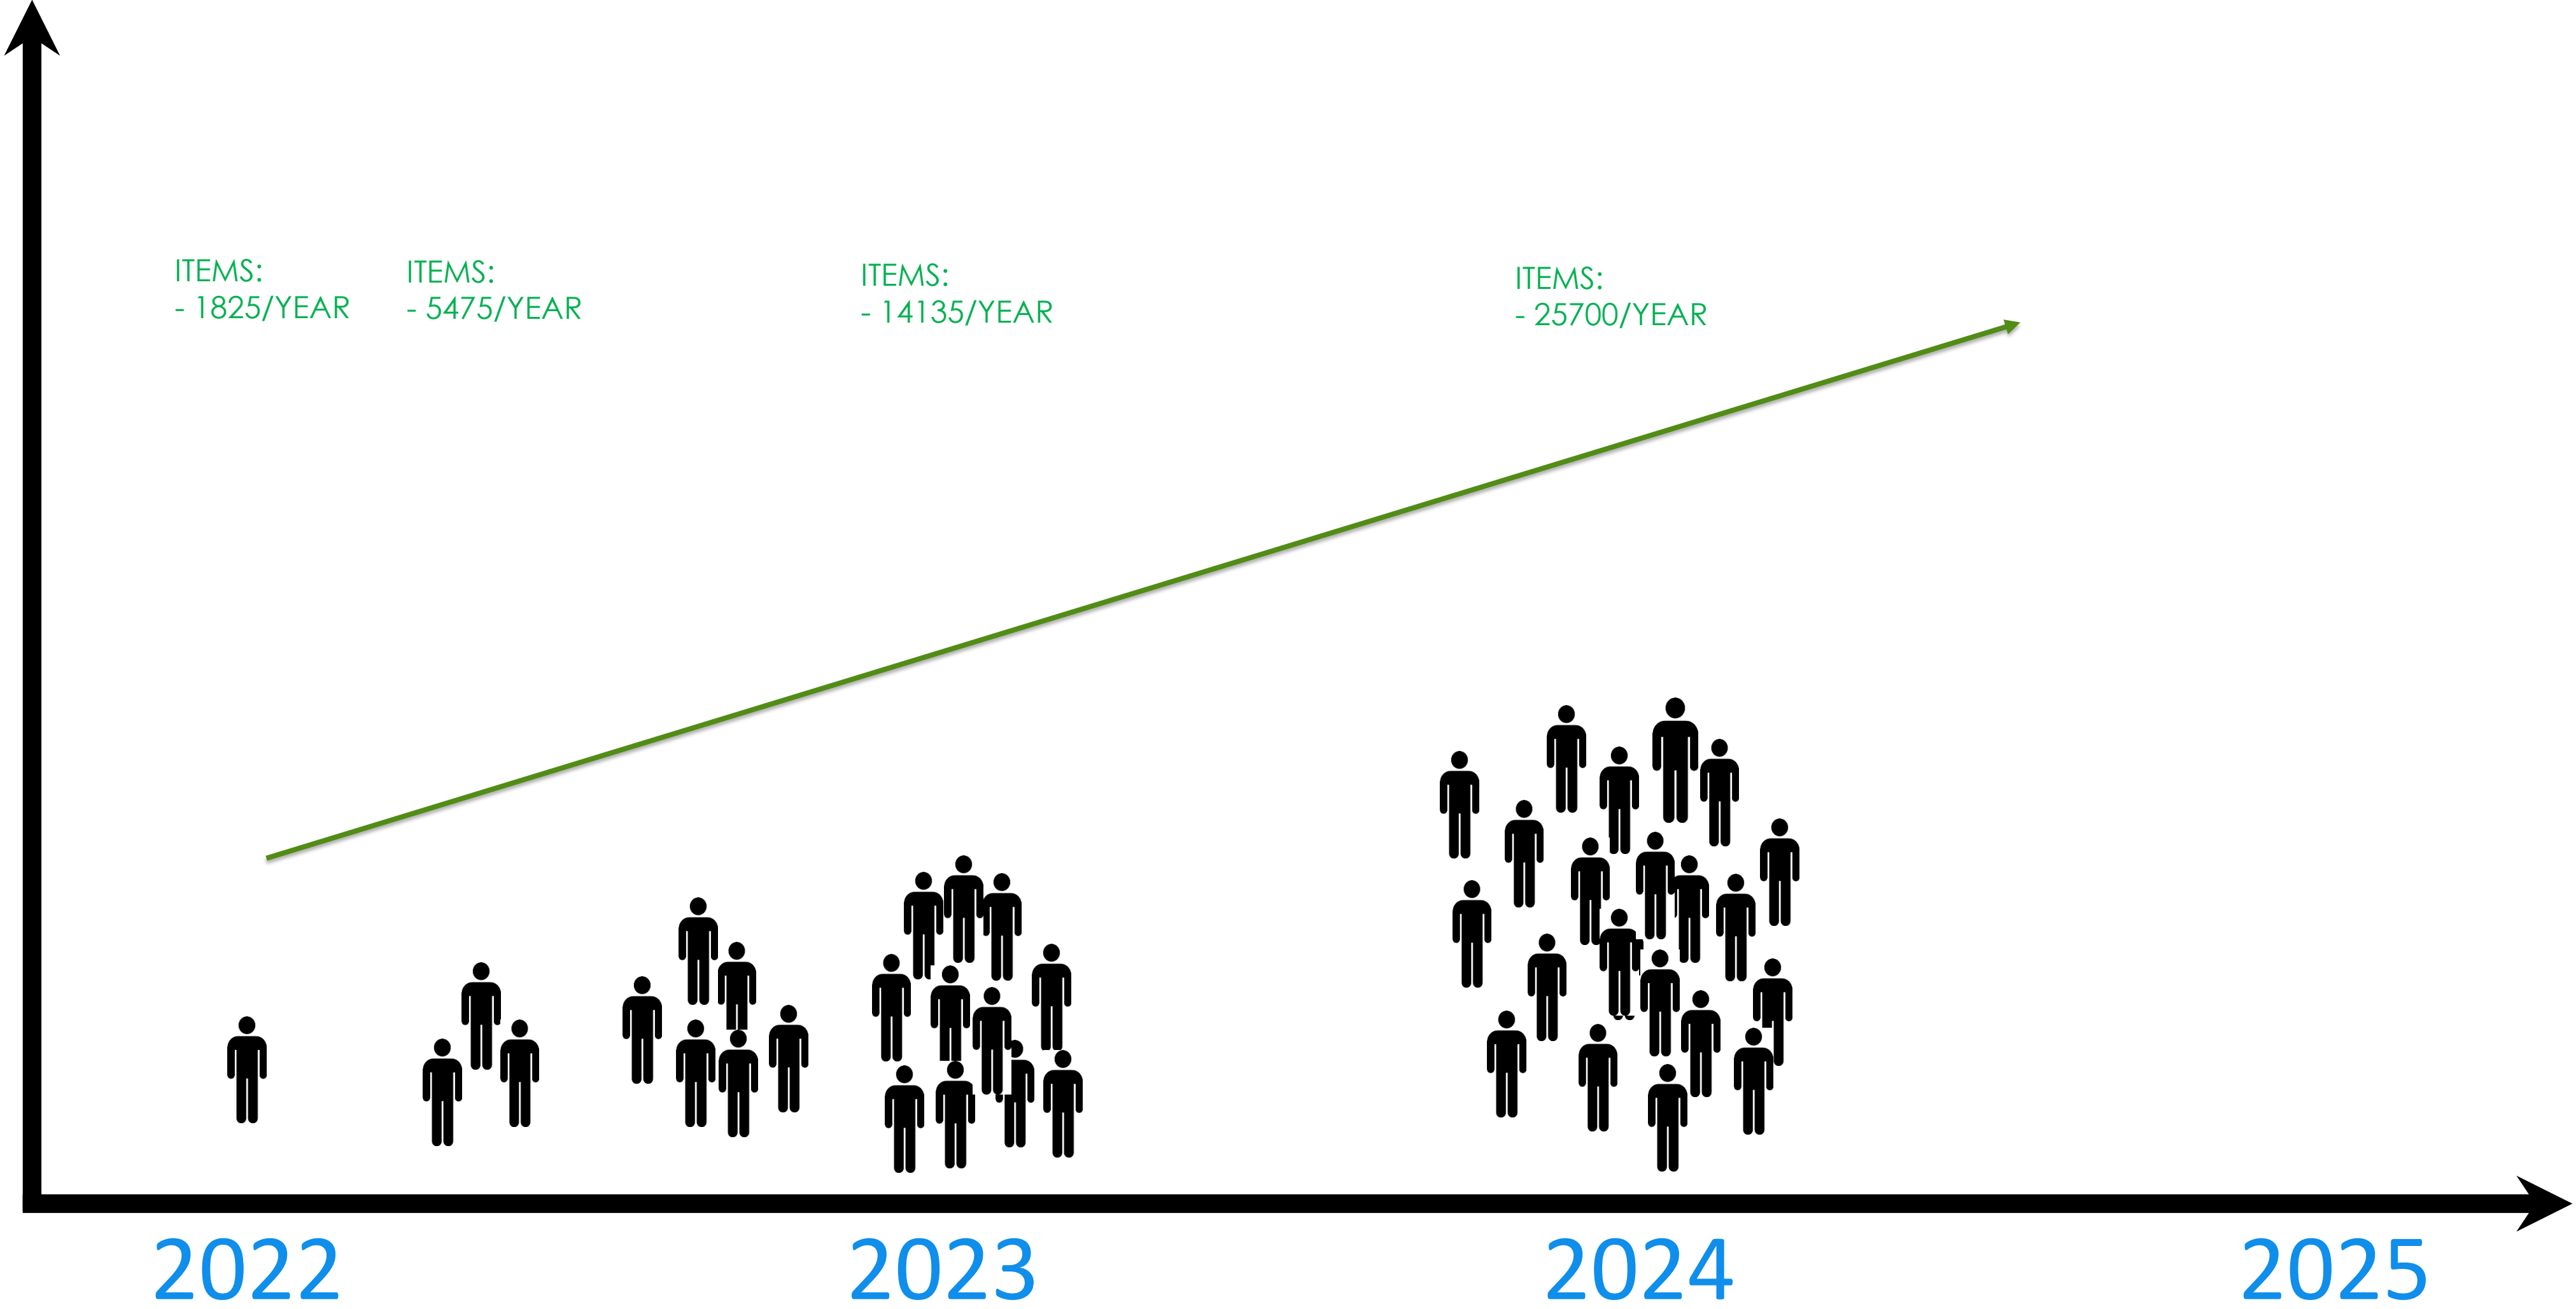

WE HAVE BIG AMBITIONS FOR THE FUTURE