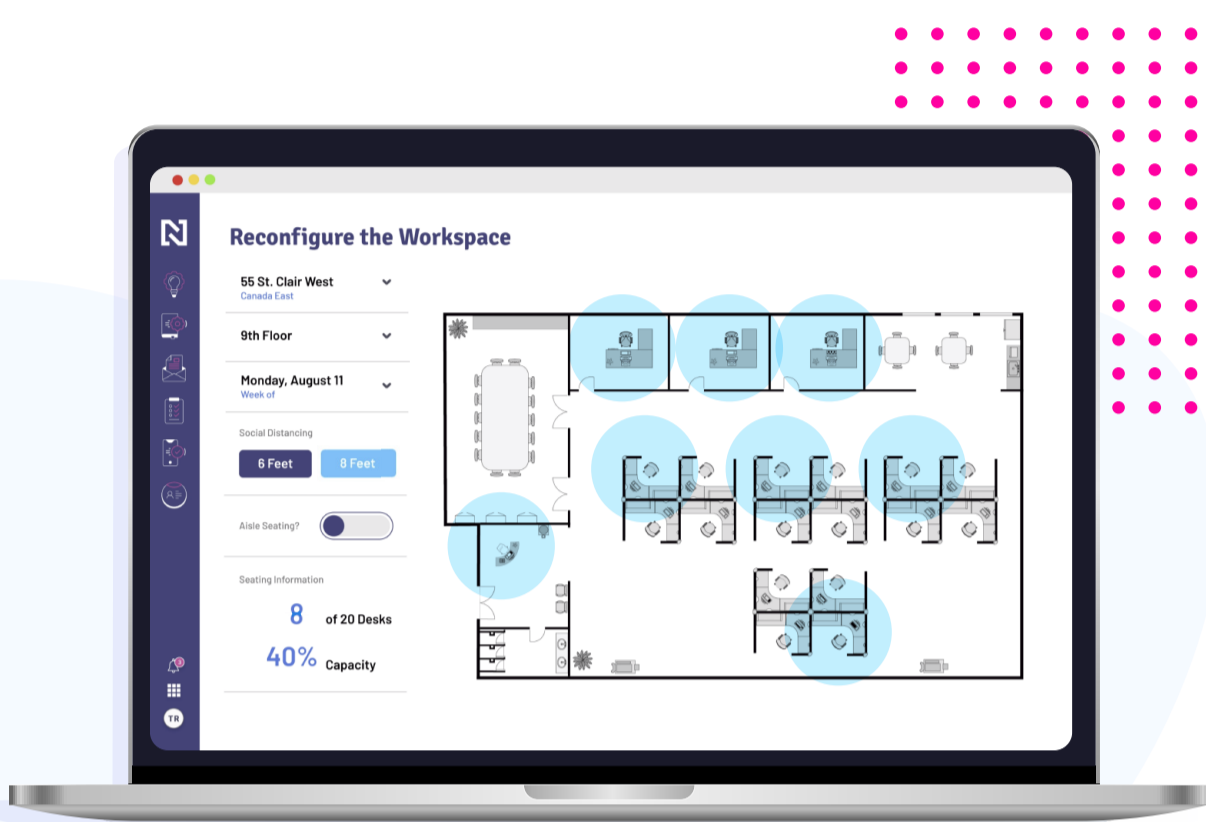

Launch Your Hybrid Workplace

Nspace is an innovative planning, booking and safety solution that enables a hybrid workforce of onsite and remote staff. Our cloud-based application supports the operation and management of your workplace so that you can get back to business with confidence. Welcome to a workplace that works for everyone.

From intelligent seating plan configurations and cleaning compliance tools to self-service workspace booking for employees, Nspace has everything you need to manage risk and reboot a collaborative and productive workplace experience.

User-Friendly: Nspace is quick to deploy, easy to understand, simple to use, and straightforward to manage.

Configurable: Nspace runs on a flexible, scalable platform that supports just about any space-sharing scenario or constraint.

Stay Agile

Incorporate floor plan changes, shift work, and staggered arrival times with ease. Adapt quickly to changing circumstances: configure, reconfigure, and scale occupancy up or down.

Uphold Health & Safety Protocols