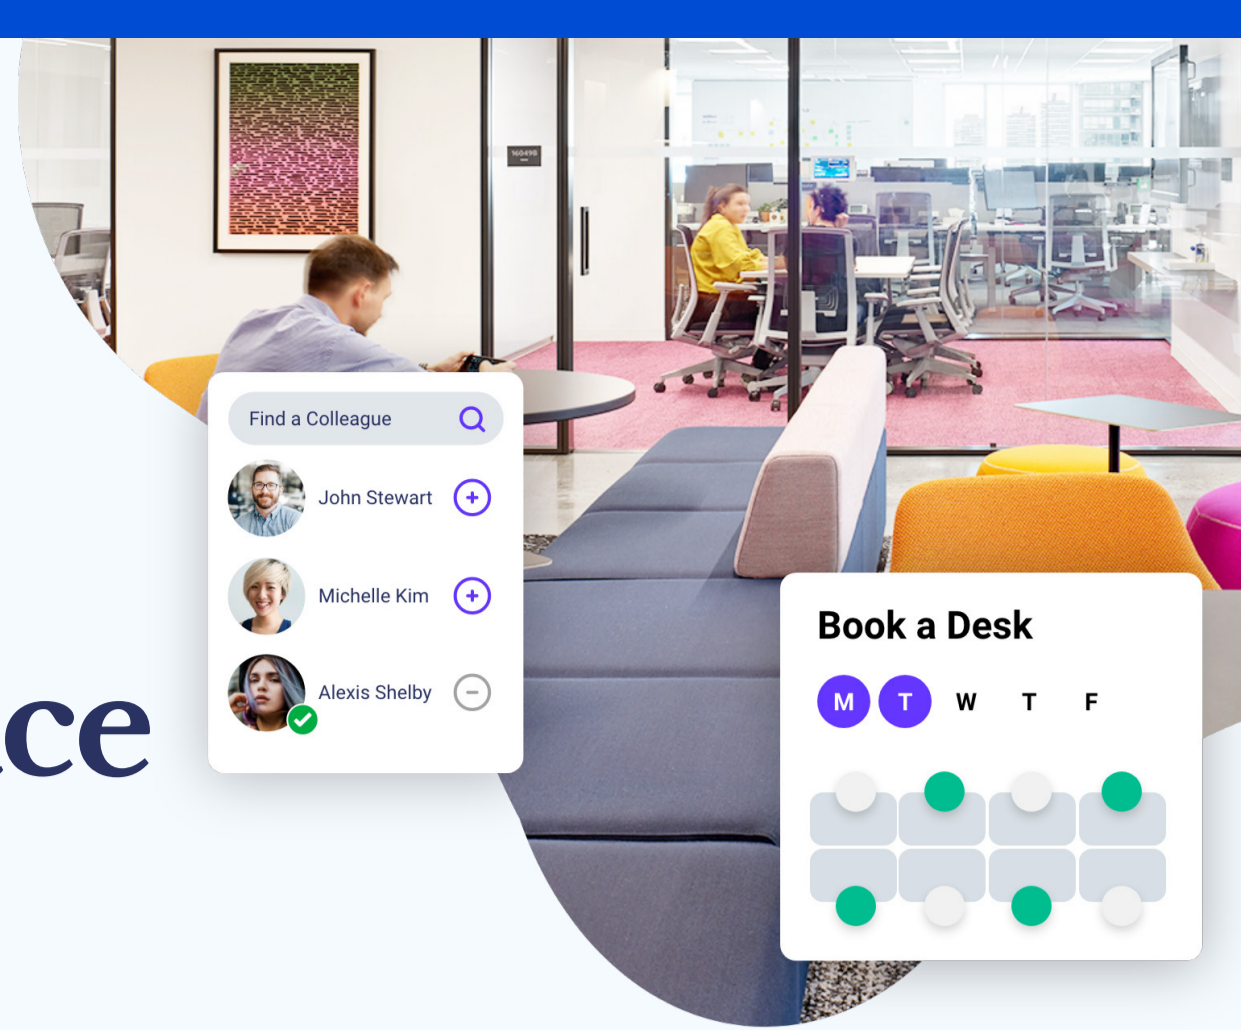

Launch Your Hybrid Workplace

Nspace is an innovative planning, booking and safety solution that enables a hybrid workforce of onsite and remote staff. Our cloud-based application supports the operation and management of your workplace so that you can get back to business with confidence. Welcome to a workplace that works for everyone.

From intelligent seating plan configurations and cleaning compliance tools to self-service workspace booking for employees, Nspace has everything you need to manage risk and reboot a collaborative and productive workplace experience.

User-Friendly: Nspace is quick to deploy, easy to understand, simple to use, and straightforward to manage.

Configurable: Nspace runs on a flexible, scalable platform that supports just about any space-sharing scenario or constraint.