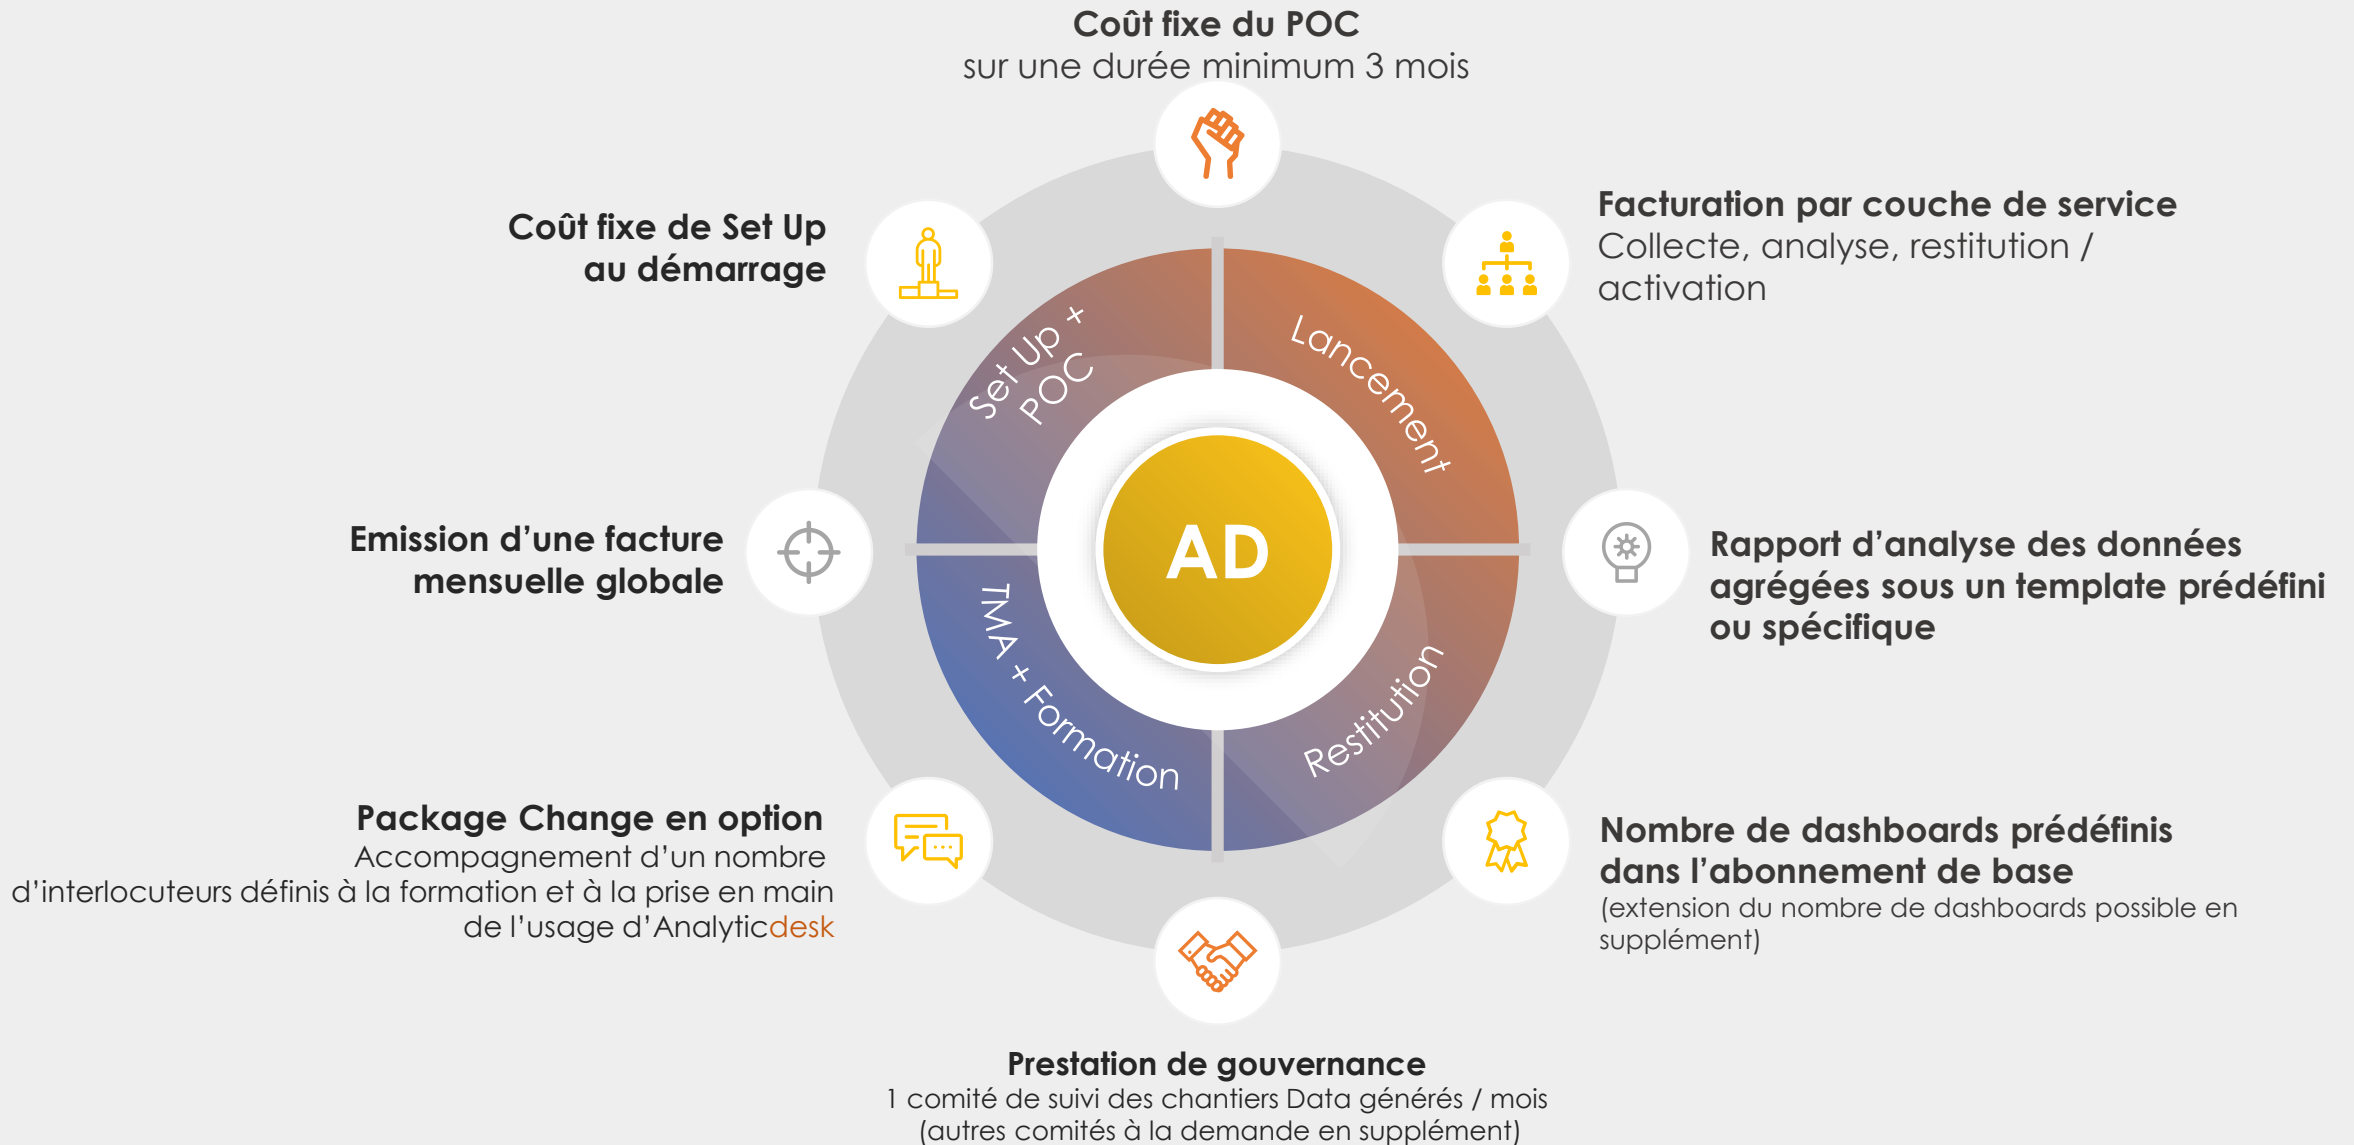

Une offre de service **unique** quel que soit l'abonnement