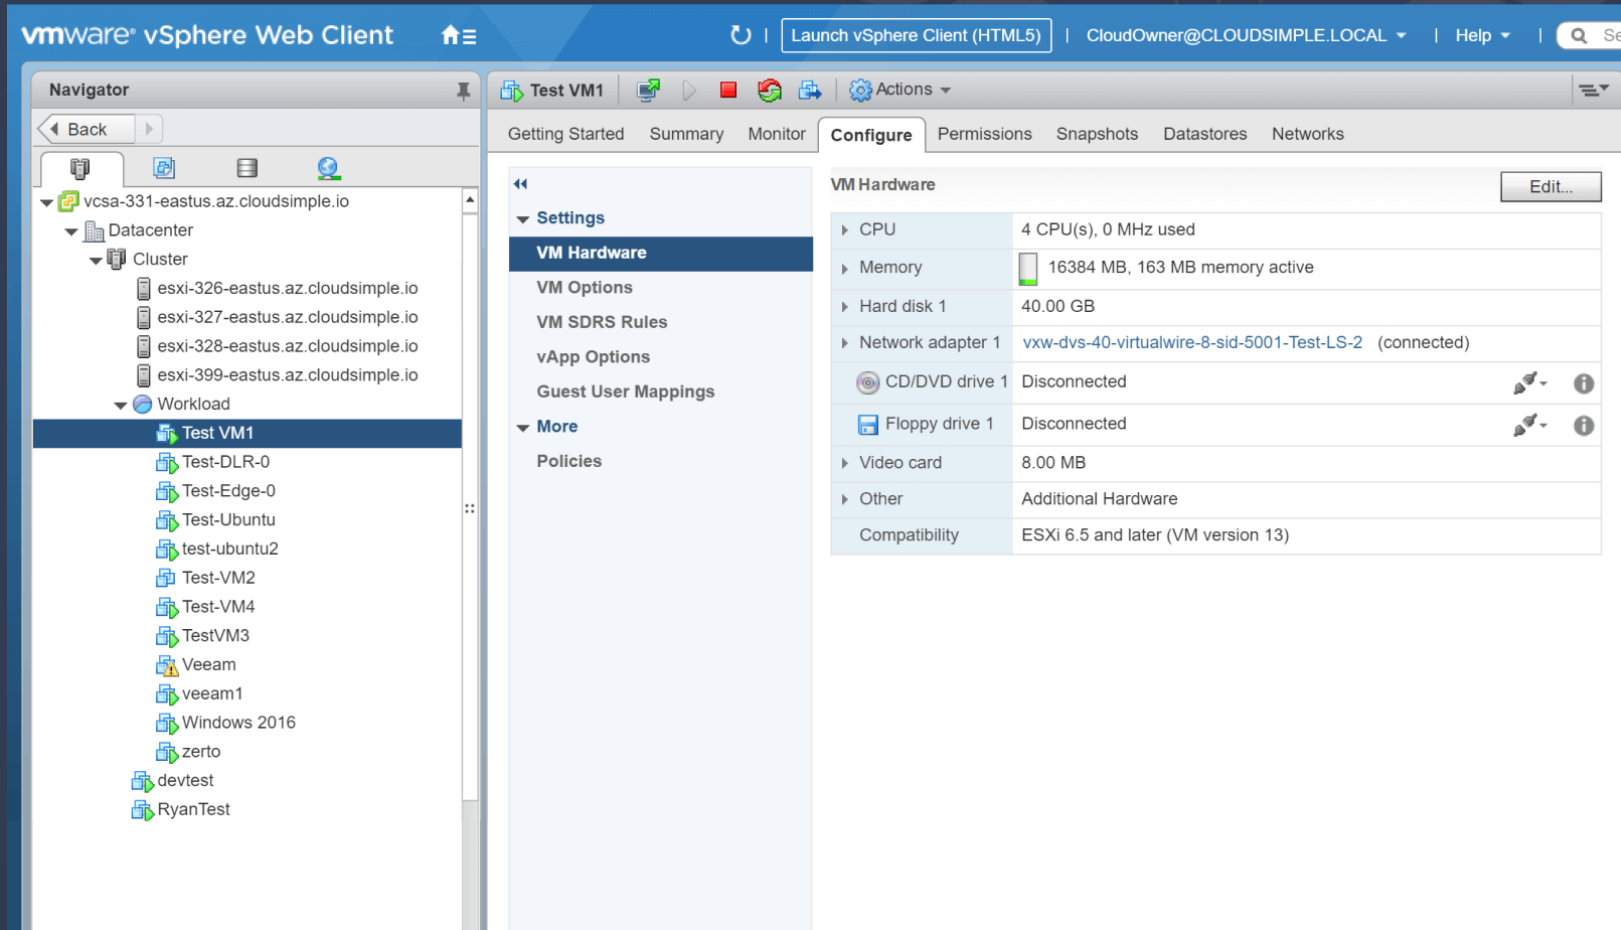

Use your existing VMware investments with Azure

Get on-demand access to additional capacity when you consolidate, retire, or expand existing datacenters.

Move to Azure seamlessly using VMware's HCX technology and continue to manage your environment using the same VMware tools you already know: vSphere Client, NSX-T, Power CLI, or any popular DevOps toolchain.

Ensure operational continuity when redeploying your vSphere-based applications to Azure, and avoid the complexity of application refactoring.