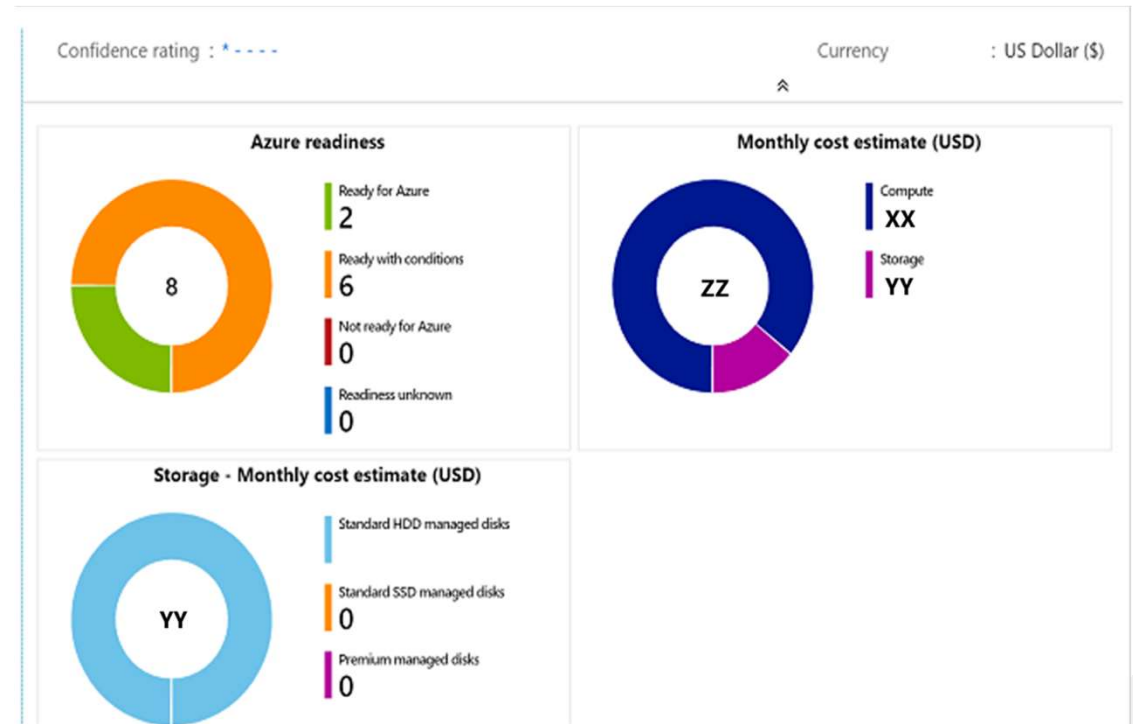

 **Assessment Azure Readiness**

Get the most out of your
**projects in the Azure
cloud**

**Microsoft
Partner**

Gold Datacenter
Gold Cloud Productivity
Gold Small and Midmarket Cloud Solutions
Silver Cloud Platform

Assessment Azure Readiness What is?

The Azure Readiness assessment is an analysis phase designed to [check the feasibility and readiness](#) of the customer's On-Premise infrastructure to Azure.

Through this assessment we will be able to have a vision of the level of preparation of the servers for the migration, a mapping of dependencies and an optimization of the servers.

Assessment

Azure Readiness

How does it work?

Using a scanning tool, we will carry out a study of the client's server infrastructure, starting with the following scenarios as points of origin:

- Physical machines
- Virtualization host
- Virtual servers