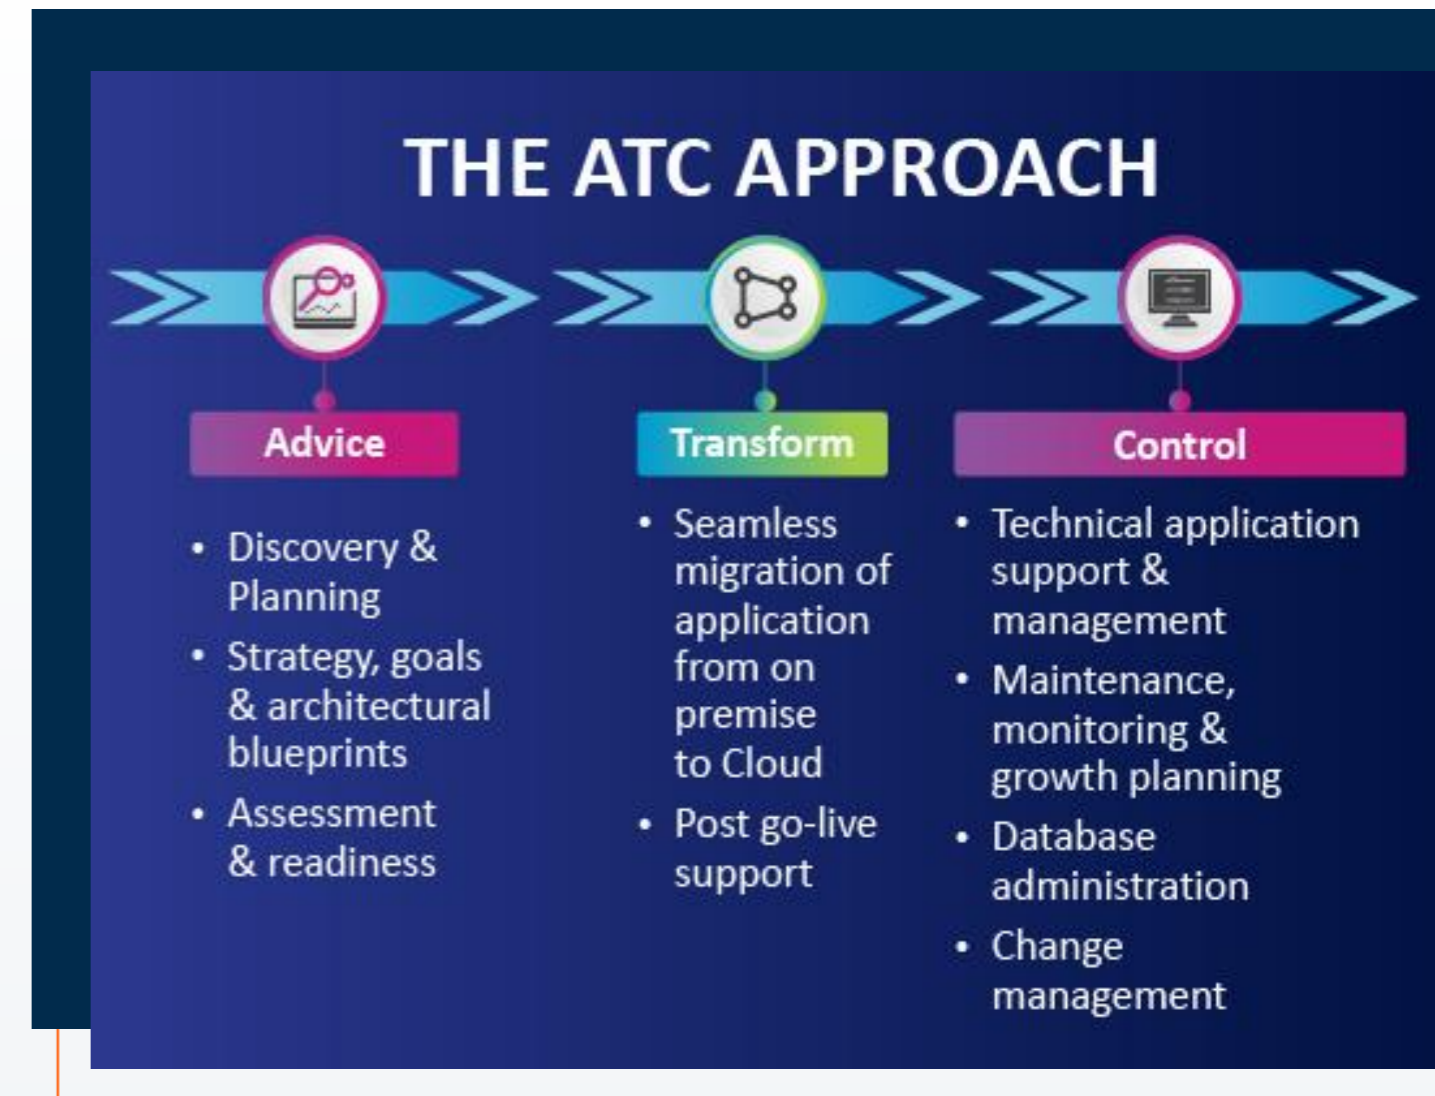

2

Tools & Accelerators

In-house developed tools (mSwift) &
Azure services (Site Recovery)

3

Optimum Azure Cloud solutions

Thorough comparative analysis of
cloud options

Assessment phases & activities

Assessment plan, phases and sample assessment report customized based on client requirements.

Seamless migration – without disruption of existing operations.

DISCOVERY

Using tools, templates and client workshop, identify the following:

- Landscape
- Application and integrations

SCOPING

Using data collected in discovery, design the following: