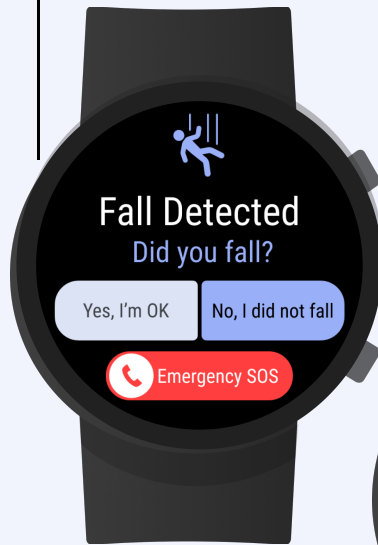

Vulcan WorkSafe not only keeps you safe at the workplace by leveraging Wearable and AI Technology, it also offers health monitoring and ensure that your health is at the forefront of your work.

VULCAN WSH WATCH

The Vulcan Workplace Safety and Health (WSH) Watch is an Enterprise Grade Smart Watch specially customised for Workplace Safety and Health monitoring and management.

Safety

Detects any Slip, Trip, or Fall incidents and sends out an alert to call for assistance.

Health

Monitor your heart rate and receive well-being alerts.

Productivity

Keep track of your work progress, automatically.

S.H.R.A.M COMMAND CONSOLE

The Vulcan WSH Watch is accompanied by a Safety and Health Remote Analytics and Management (S.H.R.A.M) Command Console where enterprises can monitor and manage their full workforce in real time.