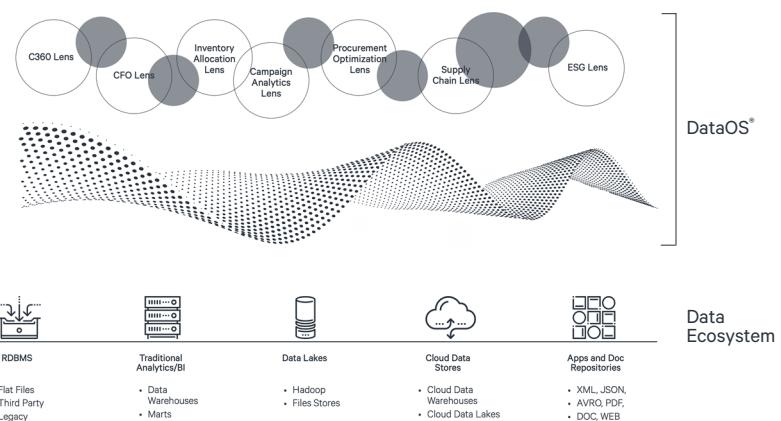

# The Modern DataCompany®

At The Modern Data Company, we are radically simplifying today's distributed and decentralized data architectures.

We have productized a data platform that humanizes data and its access, breaks down data silos, and transforms companies as they move toward data democratization and real-time business insights.

## DataOS®: The Fastest Path From Data to Decisions

DataOS is a paradigm-changing data operating system that delivers next-gen data and analytics infrastructure as a product. It weaves a connective tissue across distributed data, operationalizing it so users have access to quality, governed, and secure data in real time — DataOS sets teams on the fastest path from data to decisions.

### Modern governance

Centralized, attribute-based governance covering the entire data life cycle

### Metadata-driven data management

Observability, discoverability, governance, and metadata management across all your data sources