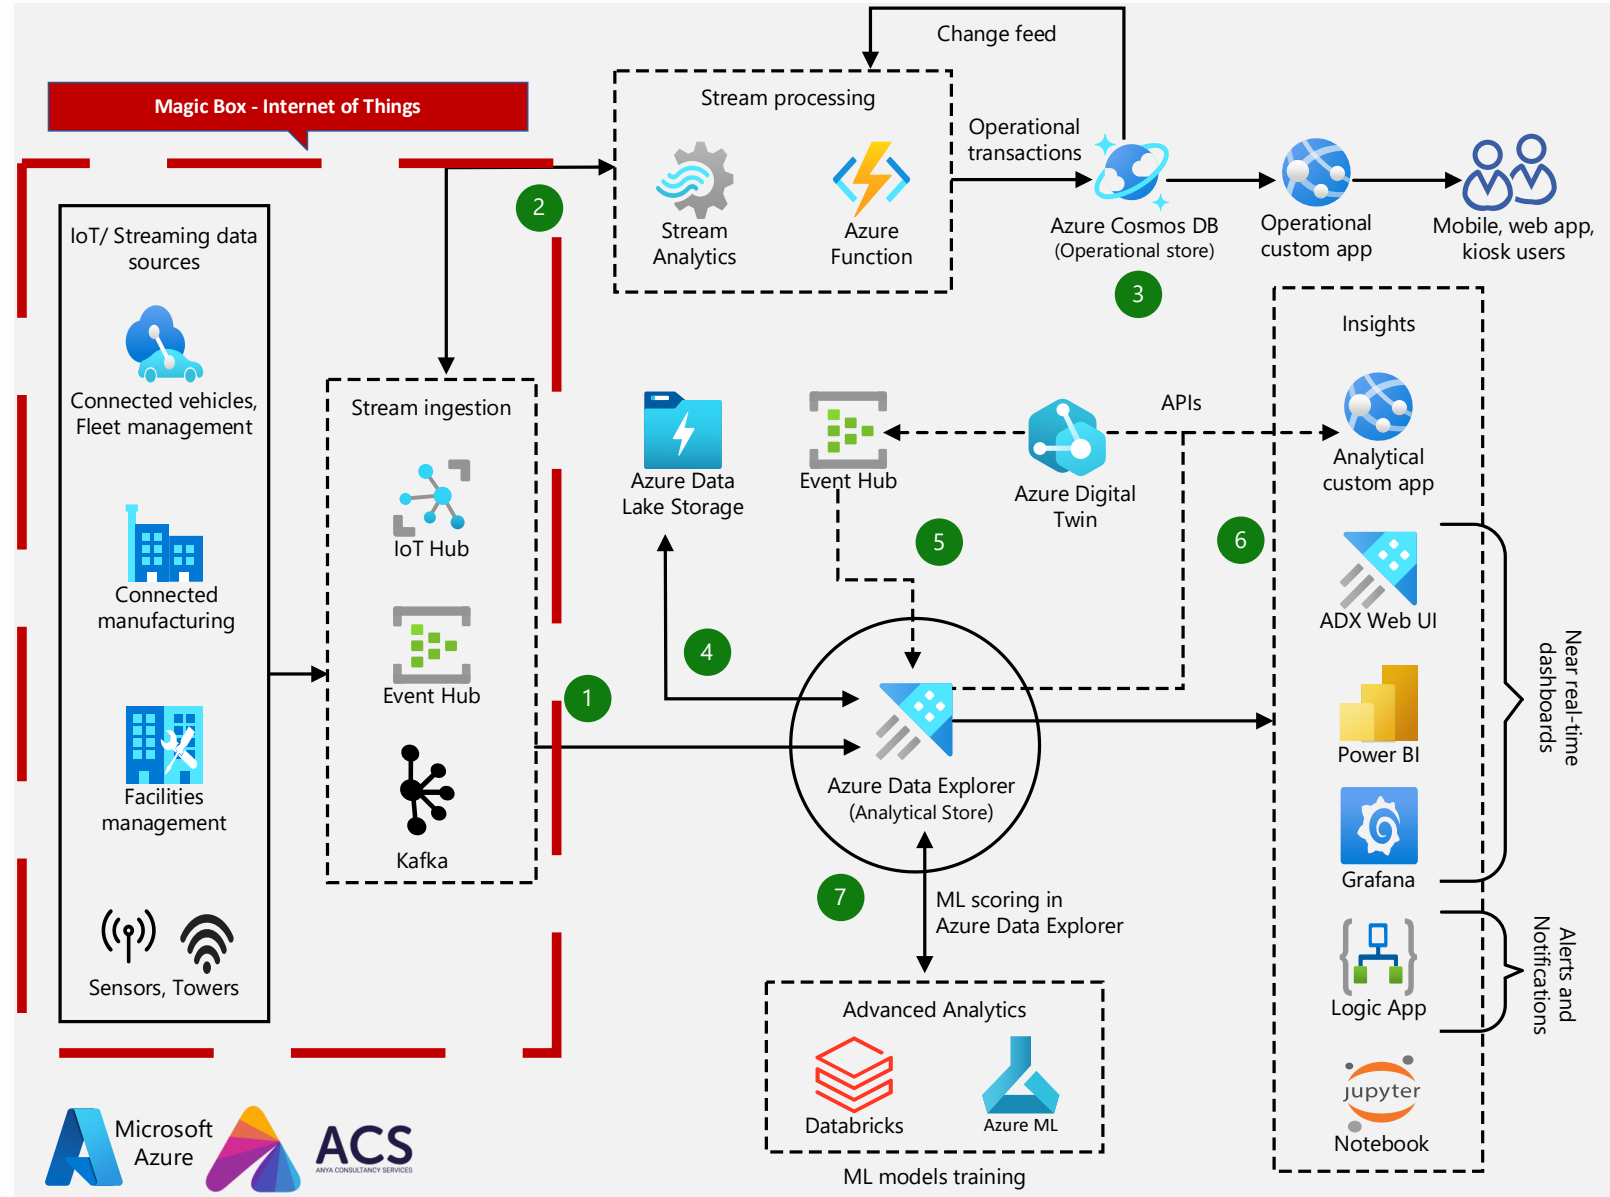

# Real time Data Visualisation & Scenario Modelling

- Centralise and Collect Data
- Reporting and Dashboards
- Visualise Over Maps and 2D & 3D Building Models
- 4D model from APIs and IoT
- Decision making support for operational efficiency

# Bird Eye-View With Microsoft Azure!

# Magic Box – Internet of Things

-  IoT Hub
-  Azure IoT Edge
-  Device provisioning service
-  Azure Stream Analytics
-  Azure Defender for IoT

With Anya Consultancy Services

• Environmental Care

• Social Care