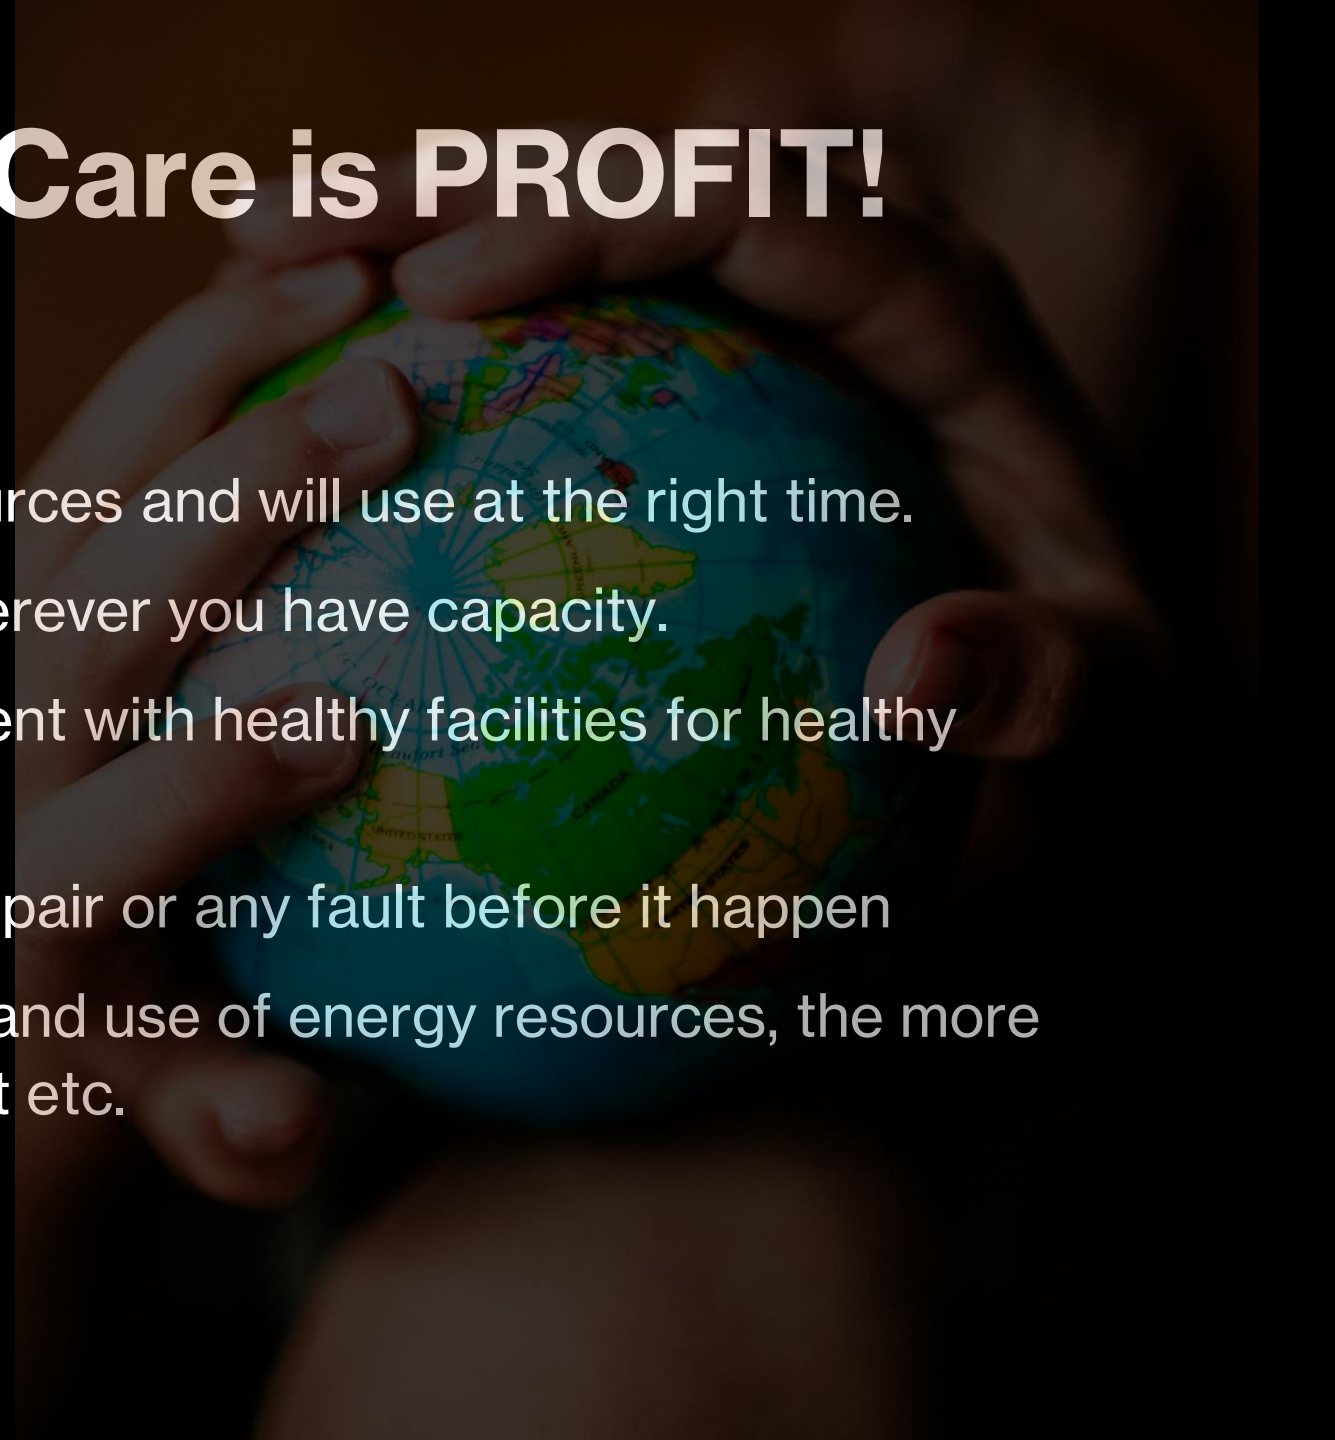

# Environmental Care is PROFIT!

## Sustainable Technology's Effects on IT, the Enterprise and the World

Source: Gartner  
761540\_C

# Environmental Care is PROFIT!

- You will save the energy resources and will use at the right time.
- You can mobilize the staff wherever you have capacity.
- You will monetize the investment with healthy facilities for healthy staff.
- You can assess the need of repair or any fault before it happen
- The lesser methane emission and use of energy resources, the more you can pay back to the planet etc.