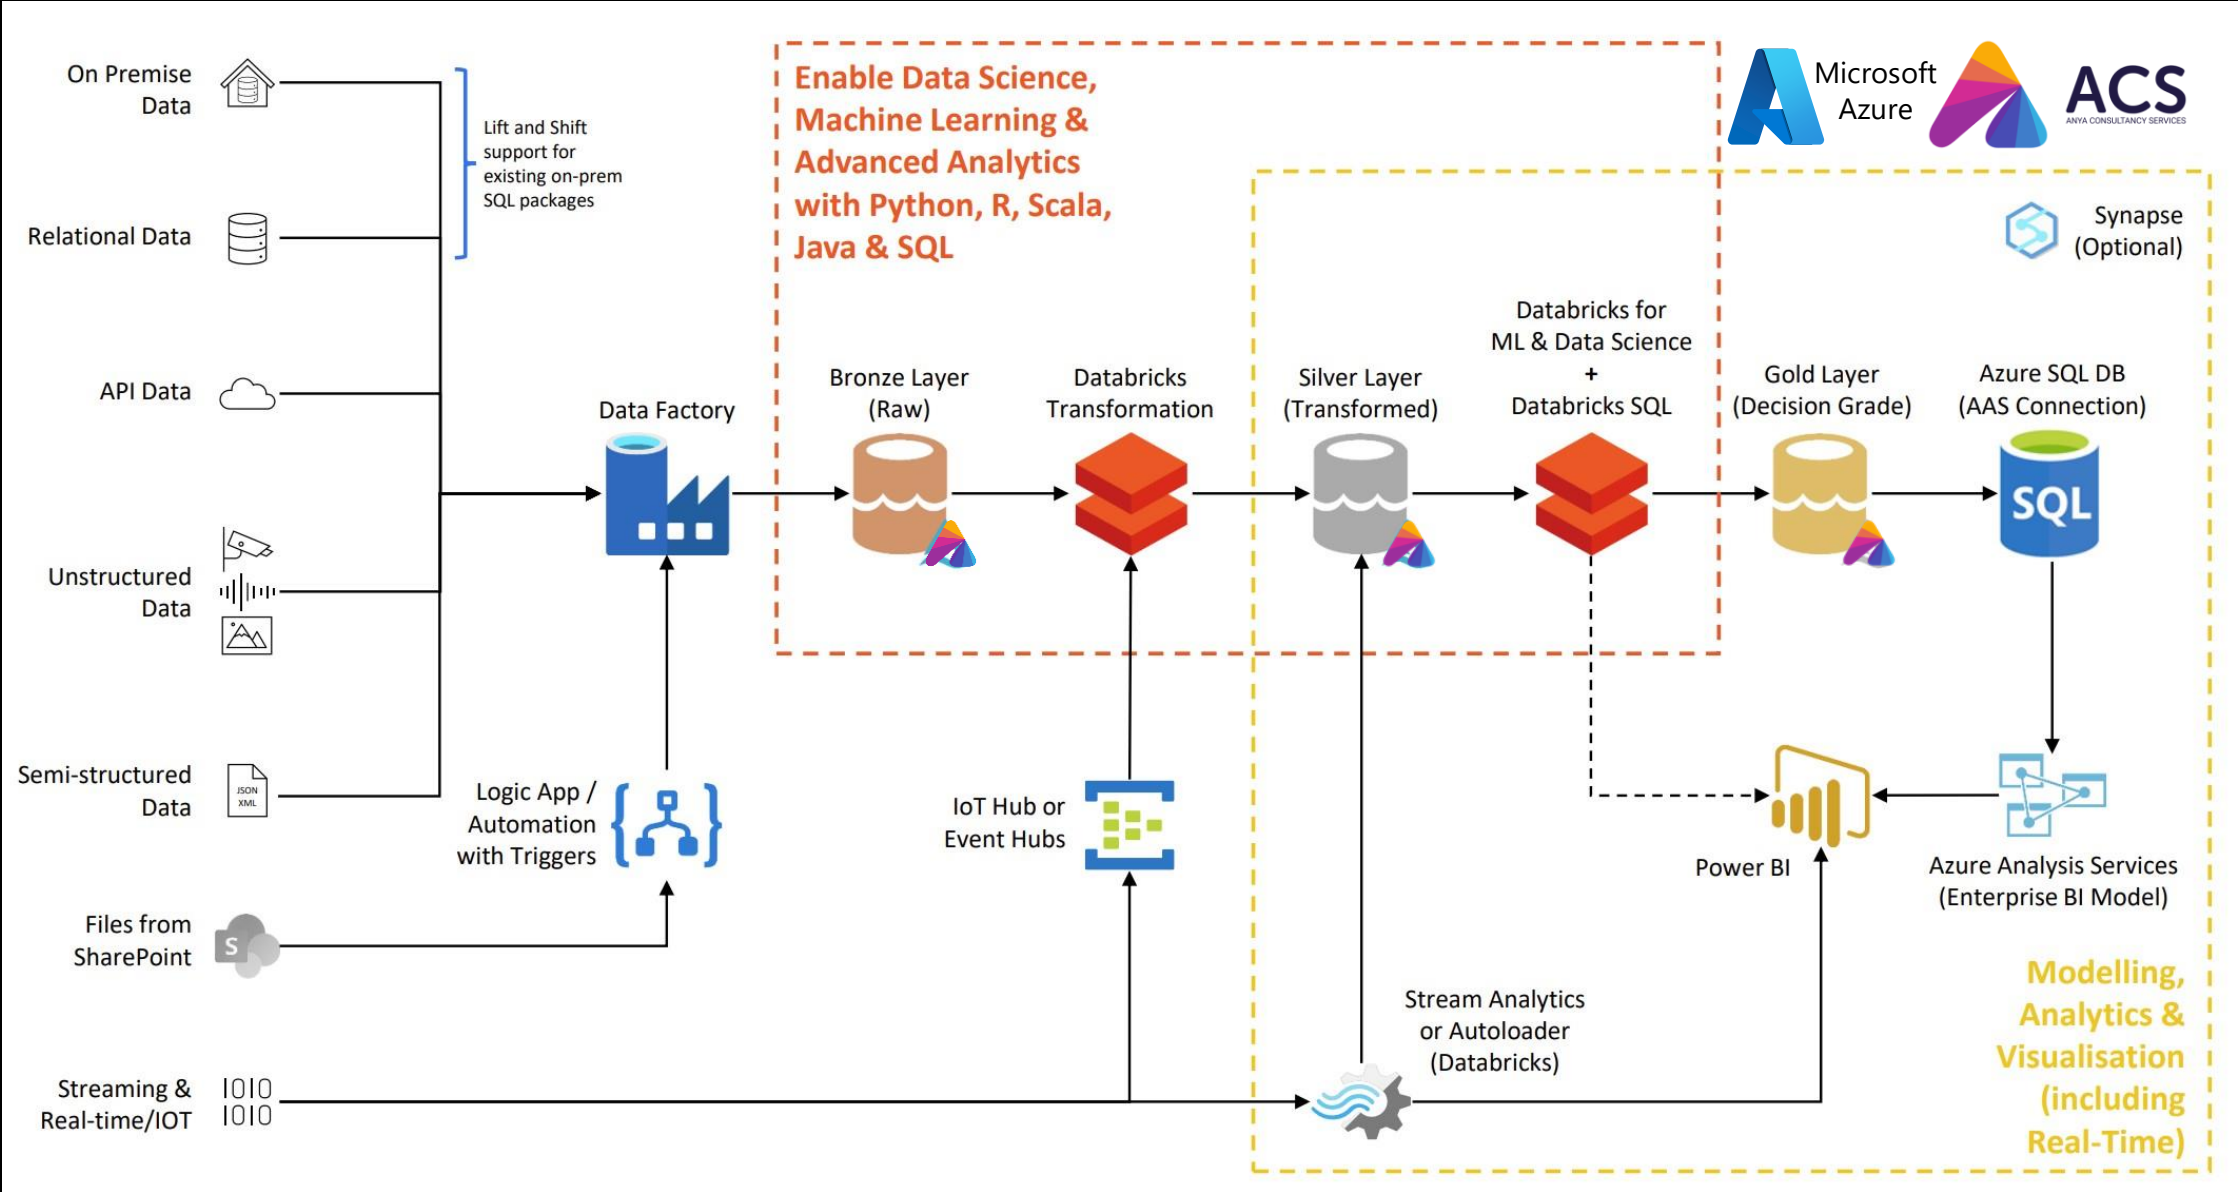

# Real time Data Visualisation & Scenario Modelling

- Centralise and Collect Data
- Reporting and Dashboards
- Visualise Over Maps and 2D & 3D Building Models
- 4D model from APIs and IoT
- Decision making support for operational efficiency

# Magic Box – Internet of Things

-  IoT Hub
-  Azure IoT Edge
-  Device provisioning service
-  Azure Stream Analytics
-  Azure Defender for IoT

With Anya Consultancy Services

• Environmental Care

• Social Care