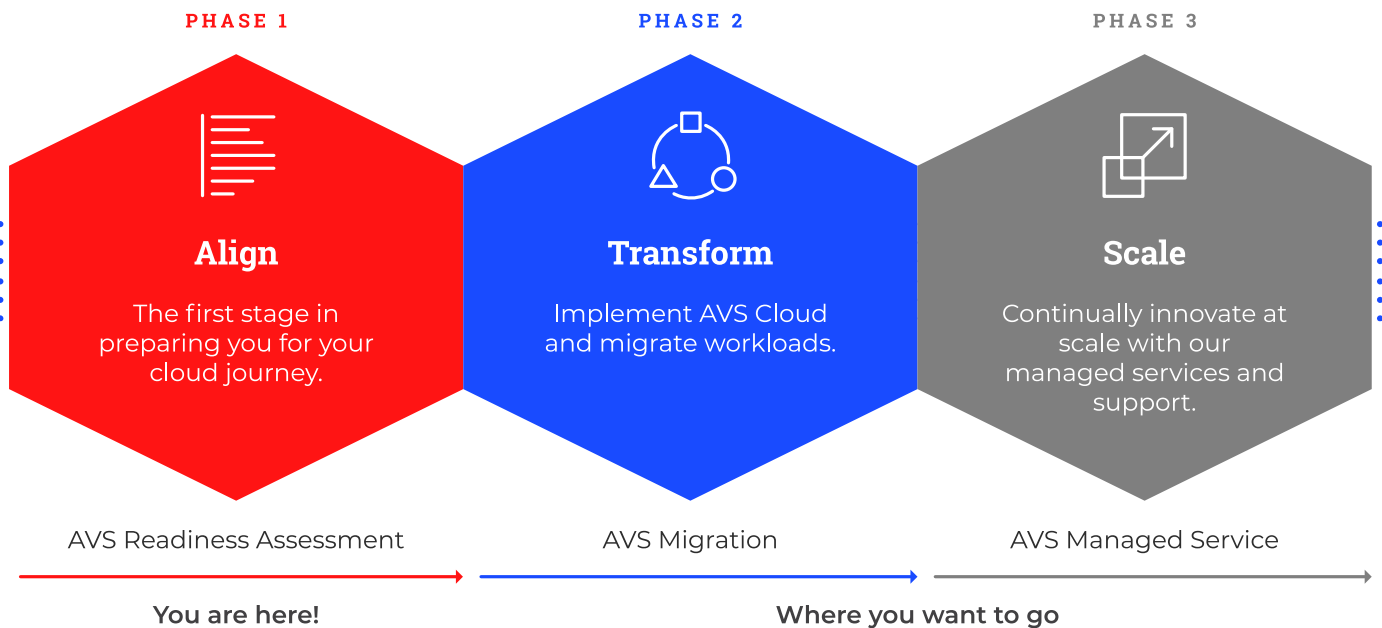

Access cloud performance and scale within your existing skills and toolsets

Almost all organisations know cloud is the place to be, as it offers greater business agility, more flexibility to scale operations and new opportunities to innovate and outpace competitors. The question on everyone's mind? What is the quickest way to start delivering value back to my business with cloud?

Transitioning to a modern cloud infrastructure is a complex journey that can be time-consuming and costly without access to the right strategy, technology and methodology.

Azure VMware Solution (AVS) enables a fast migration path on a familiar platform, delivering quicker time to value as there is no need to retrain or hire new staff. Ultimately, AVS is a safe and scalable entry point into Azure.

The question is not 'if' to move but 'how' to get there

Your Azure cloud journey with Logicalis

We follow a three-phase cloud journey to help you reach your objectives for digital transformation.

The Logicalis Azure VMware Solution (AVS)

The Logicalis Azure VMware Solution (AVS) combines best-in-class technologies with a proven methodology so you can innovate, optimise your business and achieve your transformation vision without the hassle.