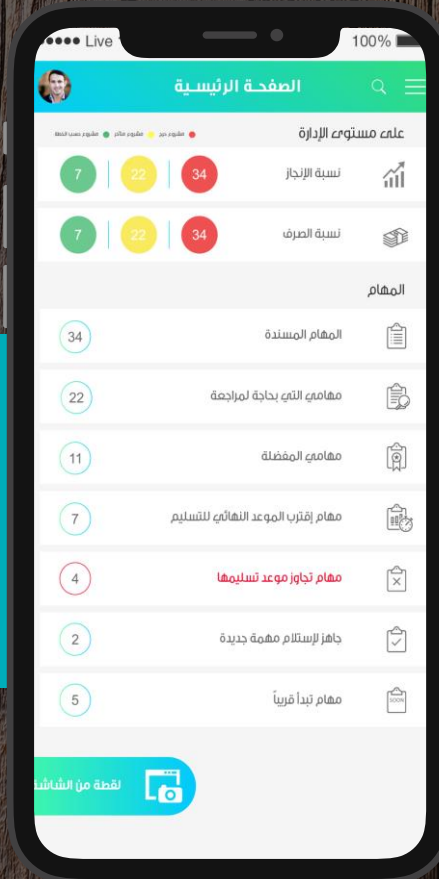

# INSIGHTA

Project Management... Simplified

A tailored mobile app that takes your EPM experience to the next level by providing a summarized view of everything that matters