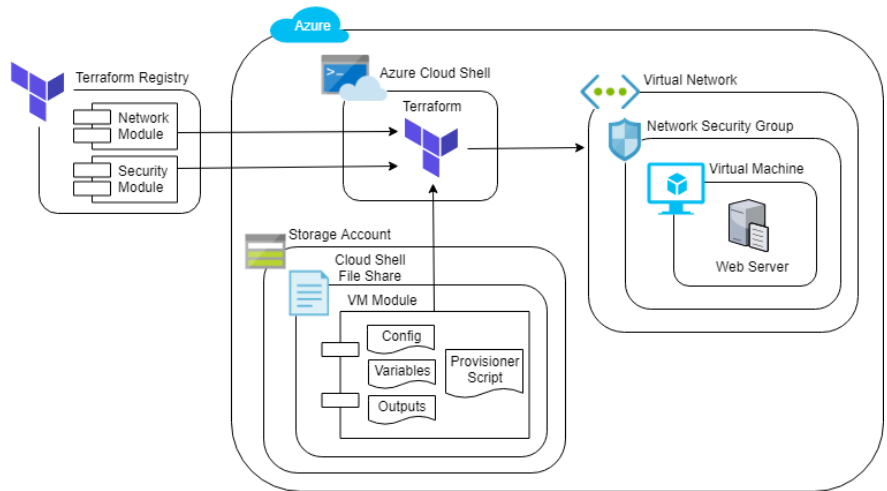

on Azure and other cloud environments while we also helped the customer’s development team to integrate with a few Azure specific services like authentication, logging etc. Being a business-critical application for the retail industry we also implemented a robust security, high-availability and disaster recovery strategy. The client team was able to reap the benefits of DevOps by implementing these services and practices into their organization.

About IFI Techsolutions

IFI Tech is a born in cloud **Microsoft Gold Partner** and a **Cloud Solutions Provider (CSP)** setup by ex-Microsoft employees to help global customers ranging from Enterprises to SMBs and Start-ups with their digital transformation journey.

- 6 Years in Business
- 310+ Projects Delivered
- 230+ Clients Transformed
- 50+ Professionals
- 2900+ Servers Migrated
- 35,000+ Consulting Hours

Here are a few ways in which we can help you:

- ✓ Free Cloud Strategy & Roadmap
- ✓ Free Azure POCs
- ✓ Free Migration Services – any Datacenter to Microsoft Azure
- ✓ 3 Months of Free 24x7 Expert MSP Services
- ✓ Free Azure Infrastructure Review & Optimization
- ✓ Free assessment of identifying workloads to move to Azure

Next Steps

- [Connect with us](#)

For more information about Datacenter Transformation, go to:
<https://ifi.tech/Solutions/datacenter-transformation/>

This case study is for informational purposes only.

IFI TECHSOLUTIONS MAKES NO WARRANTIES, EXPRESS OR IMPLIED, IN THIS SUMMARY.