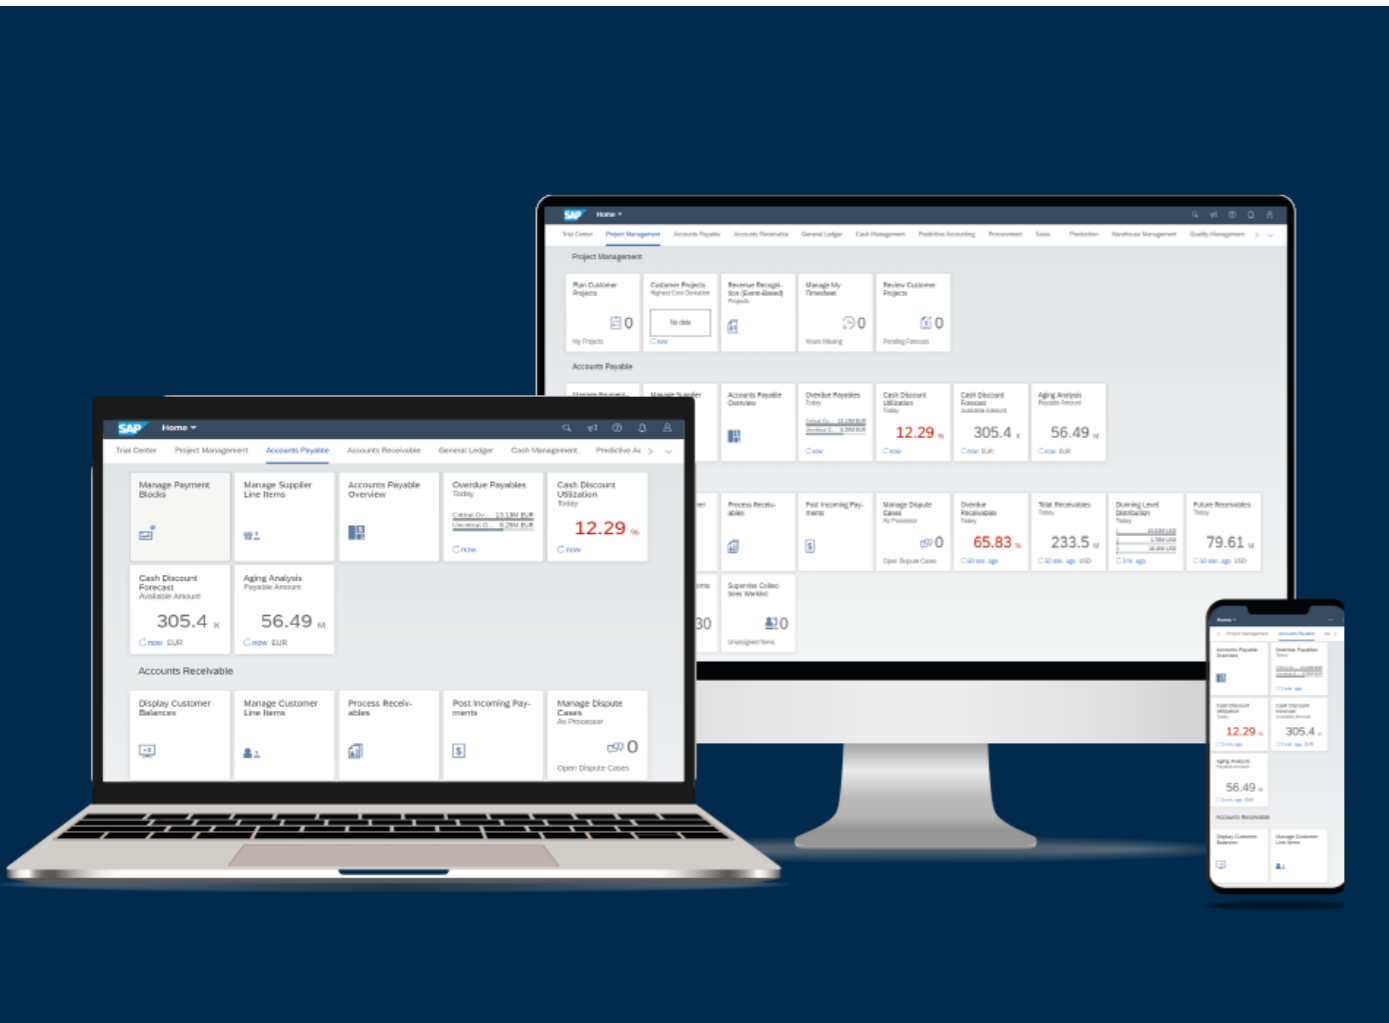

SAP on Azure

Delivering professional integration services for SAP ERP systems is one of S&T Romania's focus points. Our SAP team is well-known for excellence and experience gained over 15 years of delivering successful SAP projects.

1

Production and test/dev workloads

- SAP certified infrastructure
- Scalable, elastic, cost-controlled
- Deployed with Infrastructure-as-Code best practices

2

Disaster recovery solution

- True HA and DR delivered through Azure's global presence and resilient network
- Safe migration and workload security

3

Agility and scalability

- 24x7 operations and support
- ITIL processes
- Cloud-grade flexibility