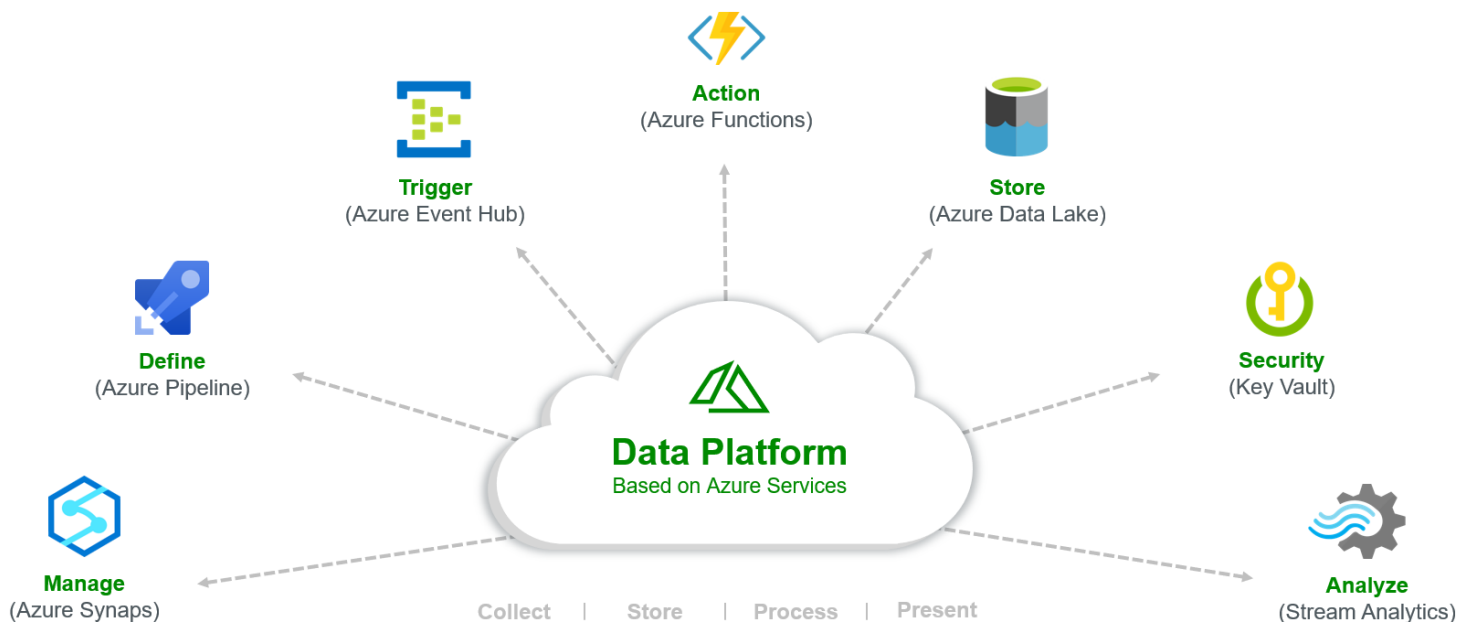

# Innovate Your Business With Data Insights

Centralizing and intertwining information from related data sources can unlock new insights, use cases and opportunities for your business. Our Azure Data Platform blueprint is based on the cloud technologies from Microsoft Azure and Power Platform that will provide a single pane of glass for managing information metrics and other digital data assets by utilizing modern serverless cloud computing power, triggerable workflows, cognitive services and data integration points along with the scalable data warehouse storage solutions as the centralized data platform serving your insight demands.

### Kickstart your data platform today:

- Through our vast experience we will help you create a modern, flexible and scalable base data platform blueprint that can be deployed very efficient.
- Based on this base data platform we can assist with integrating the data sources, workflows and dashboards needed to create the required insights.