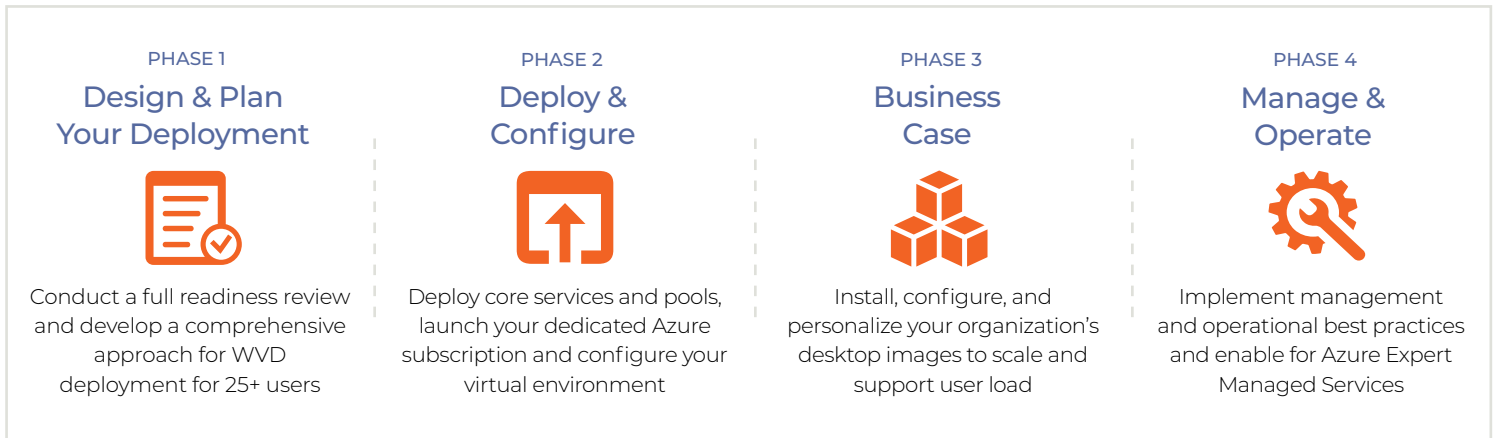

# WINDOWS VIRTUAL DESKTOP QUICKSTART

10<sup>TH</sup> MAGNITUDE

Powered by:

Accelerate your organization's Windows Virtual Desktop (WVD) deployment to support remote operations and desktop scenarios in the cloud. Provide a familiar Windows 10 user experience throughout your business that's available anytime, anywhere and across multiple devices and operating systems.

## ENGAGEMENT DETAILS & OPTIONS

Our award-winning team of Azure-expert architects and engineers will quickly launch your desktops and business application into the cloud to enable remote operations, utilizing best practices from Microsoft and 10th Magnitude.