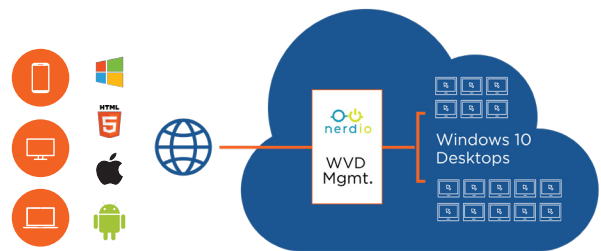

# WINDOWS VIRTUAL DESKTOP QUICKSTART

10<sup>TH</sup> MAGNITUDE

Powered by:

Accelerate your organization's Windows Virtual Desktop (WVD) deployment to support remote operations and desktop scenarios in the cloud. Provide a familiar Windows 10 user experience throughout your business that's available anytime, anywhere and across multiple devices and operating systems.

## ENGAGEMENT DETAILS & OPTIONS

Our award-winning team of Azure-expert architects and engineers will quickly launch your desktops and business application into the cloud to enable remote operations, utilizing best practices from Microsoft and 10th Magnitude.

## ENGAGEMENT RESULTS

At the conclusion of this engagement, your organization will have a production-ready WVD environment deployed and configured for 25+ users with both multi- and single-session desktop pools. Azure networking and connectivity will be established, and baseline operations deployment implemented by Azure experts.