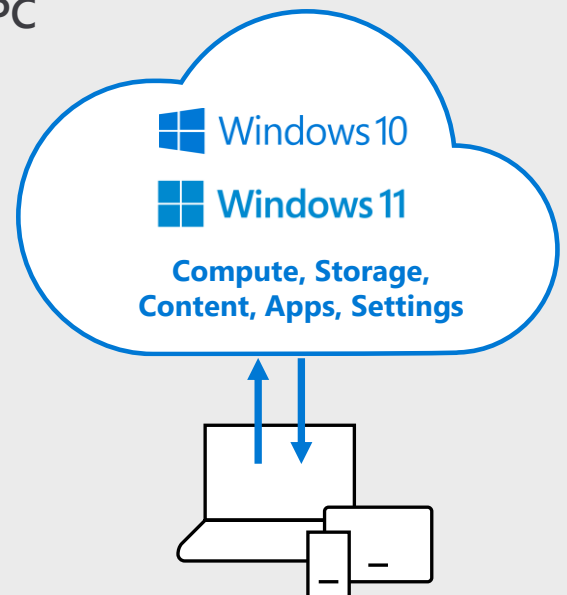

## Introducing Windows 365 the worlds first cloud PC

Windows 365 fuses the scalability and security of the cloud and the familiarity of a PC into one seamless experience.

Securely access your Windows—including your desktop, apps, processing power, storage, and more—on any Windows, MacOS, iOS, or Android device, anytime, anywhere.\*

Windows 365 is available in a range of configurations to suite a variety of needs, from simple task-based operations, to mainstream information worker needs, to demanding GPU-based workloads.

Windows 365 simplifies IT administration. Deploy, manage, and decommission cloud PCs with familiar Microsoft Endpoint Manager (MEM) tools. Manage the computing lifecycle of a cloud PC with the same tools used to manage a physical device.