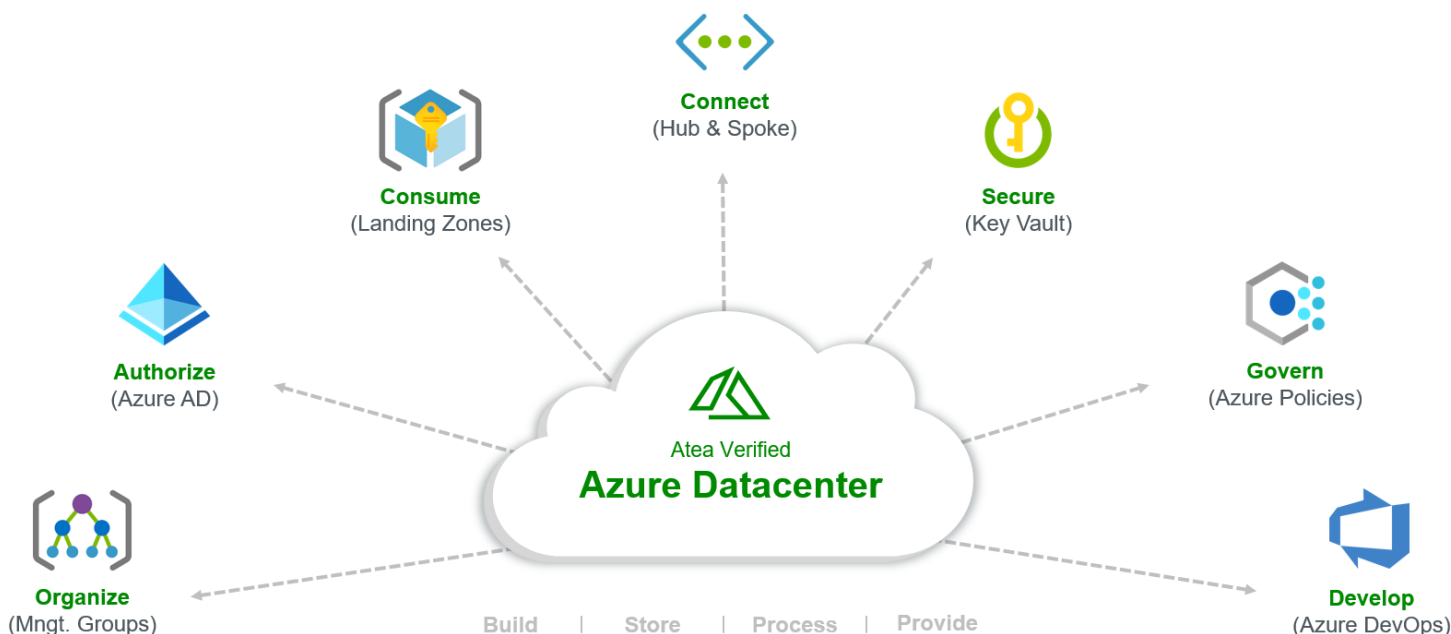

# Unlock your business potential with Azure

The Microsoft Azure cloud platform, provides more than 200 products and cloud services, designed to help you bring new solutions to life, solve today's challenges in a connected world and innovate into the future. For this purpose Atea Verified Azure Datacenter, is a fundamental offering, that will assist you with building a solid and 'Ready' datacenter foundation, based on proven enterprise scale architecture guidelines, for your business workloads. To minimize mistakes, our deployment method is based on 'Infrastructure as Code' blueprints, that are closely aligned with industry defined cloud adoption frameworks and best practices, that will ensure that your journey in the cloud is well architected from the start.

### Kickstart your cloud datacenter today:

- Through our vast experience, we will help you create a modern, flexible and scalable cloud datacenter platform, that can be deployed very efficient.
- Based on our enterprise scale architecture design blueprints, we will assist with tenant organization of your management groups and landing zones.