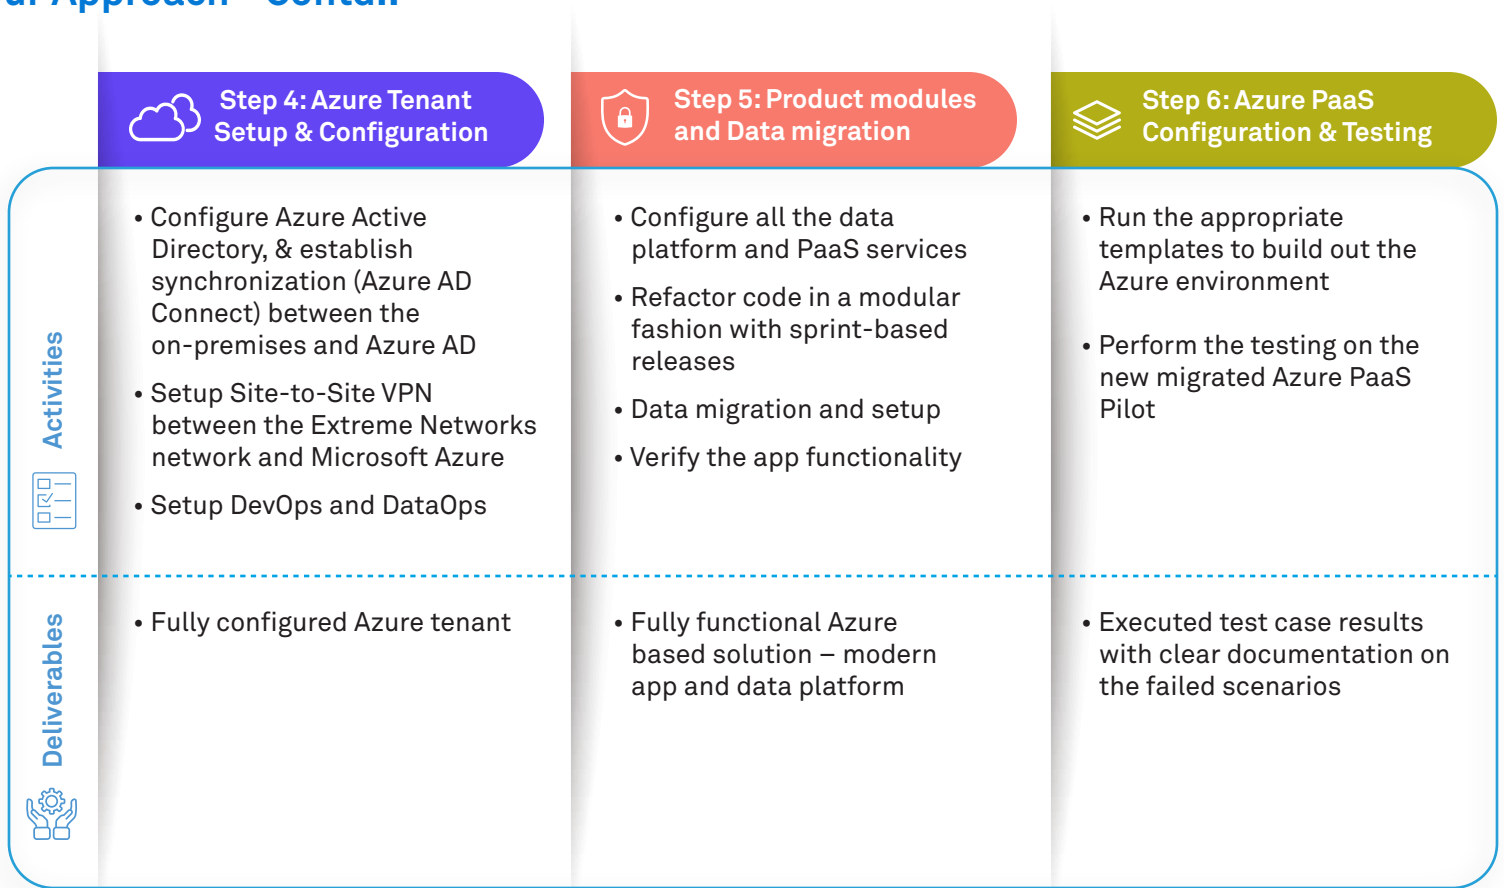

Our Approach - Contd..

Features

Granular control to discover, assess and migrate resources

Customizable recommendations to fit requirements

Accelerated value realization and automation in migration process

Why WinWire?

- Finalist in Microsoft Partner of Year Awards 2021 for Cloud App Modernization
- Microsoft Managed Partner with 14 Gold Competencies
- Microsoft Azure certified Consultants

WinWire Technologies Inc.

www.WinWire.com info@winwire.com +1 (888) 849 7339

Microsoft
Partner

Gold Cloud Platform
Gold Cloud Productivity
Gold Data Analytics
Gold Data Platform
Gold Application Development
Gold Collaboration and Content