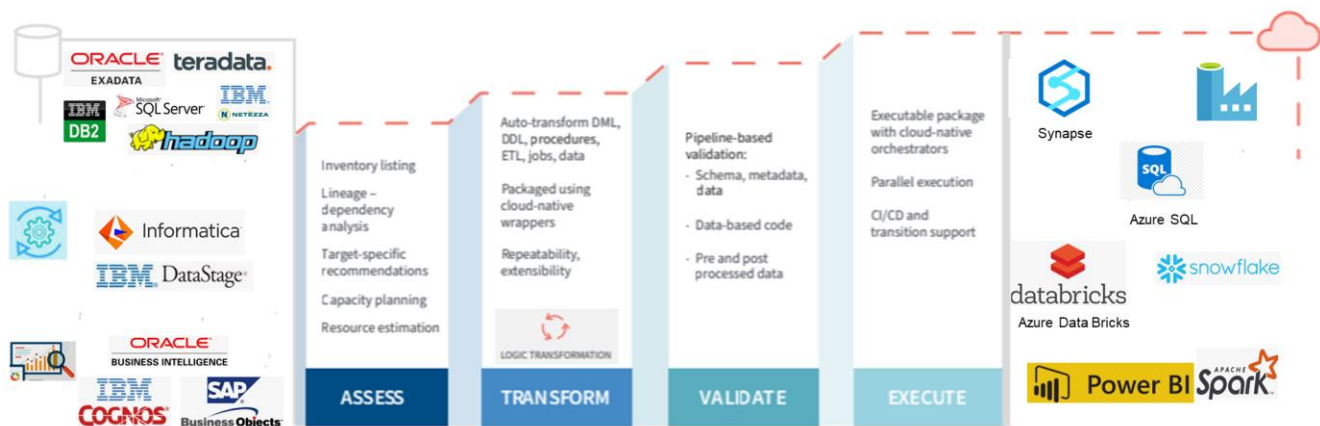

Technologies supported

- All technologies* including:
  - IBM DB2, Data Stage, Netezza, Cognos
  - Teradata
  - Hadoop
  - Informatica
  - Oracle
  - SAP

*Illustrative list only

Key Use Cases

- Data platform modernization without changing the application
- Cloudification reduces the cost and complexity
- ETL/ELT Modernization
- Reporting and Analytics Modernization
- Migration to commercial industry products and making data available from a modern system to provide both speed and value.

Key Benefits

- Reduce overall migration effort from legacy platforms to Cloud Data Services up to 40%
- Improve time-to-market for data lake and data warehouse platform migration to Azure by 60%
- Configurable and reusable components library
- Leverage Unified Analytics and Governance, and amplified human output for a 30-70% increase in business ops

Gateway Suite is going to revolutionize the way we implement migration programs

BENEFITS

80% Effort Reduction in Data Estate discovery

Increase code compliance

30% Cycle Time reduction

LEARN MORE: HCL Technologies | <https://www.hcltech.com/microsoft>