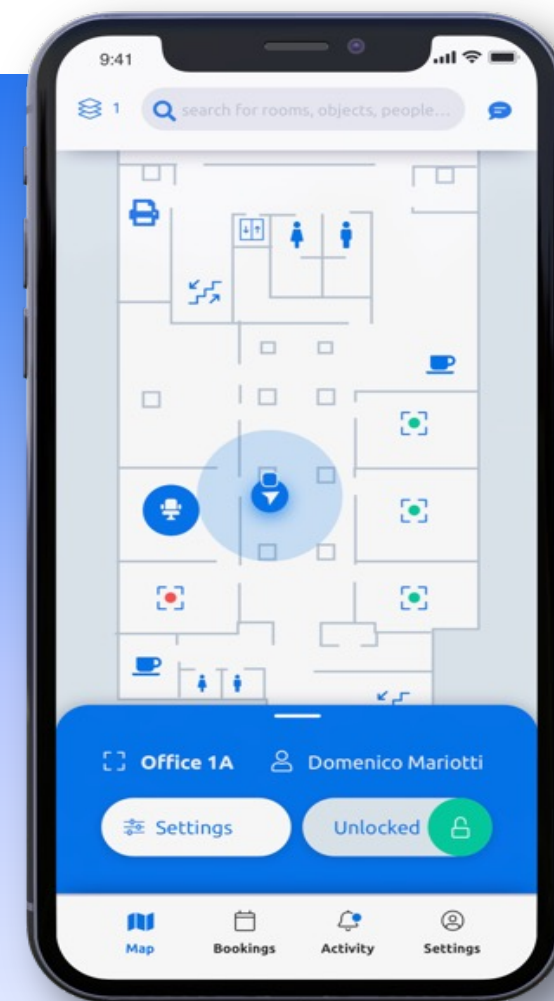

## A COMPLETE SOLUTION

The BlueGPS system is composed of a single platform accessible from a suite of connected tools and touchpoints.

OFFICE

INDUSTRY

SAFETY

HOSPITAL

## A SINGLE APP FOR...

---

Search everything

Amenities & services

Navigate

Safety & security

Booking desks, rooms and parking space

Intranet interaction