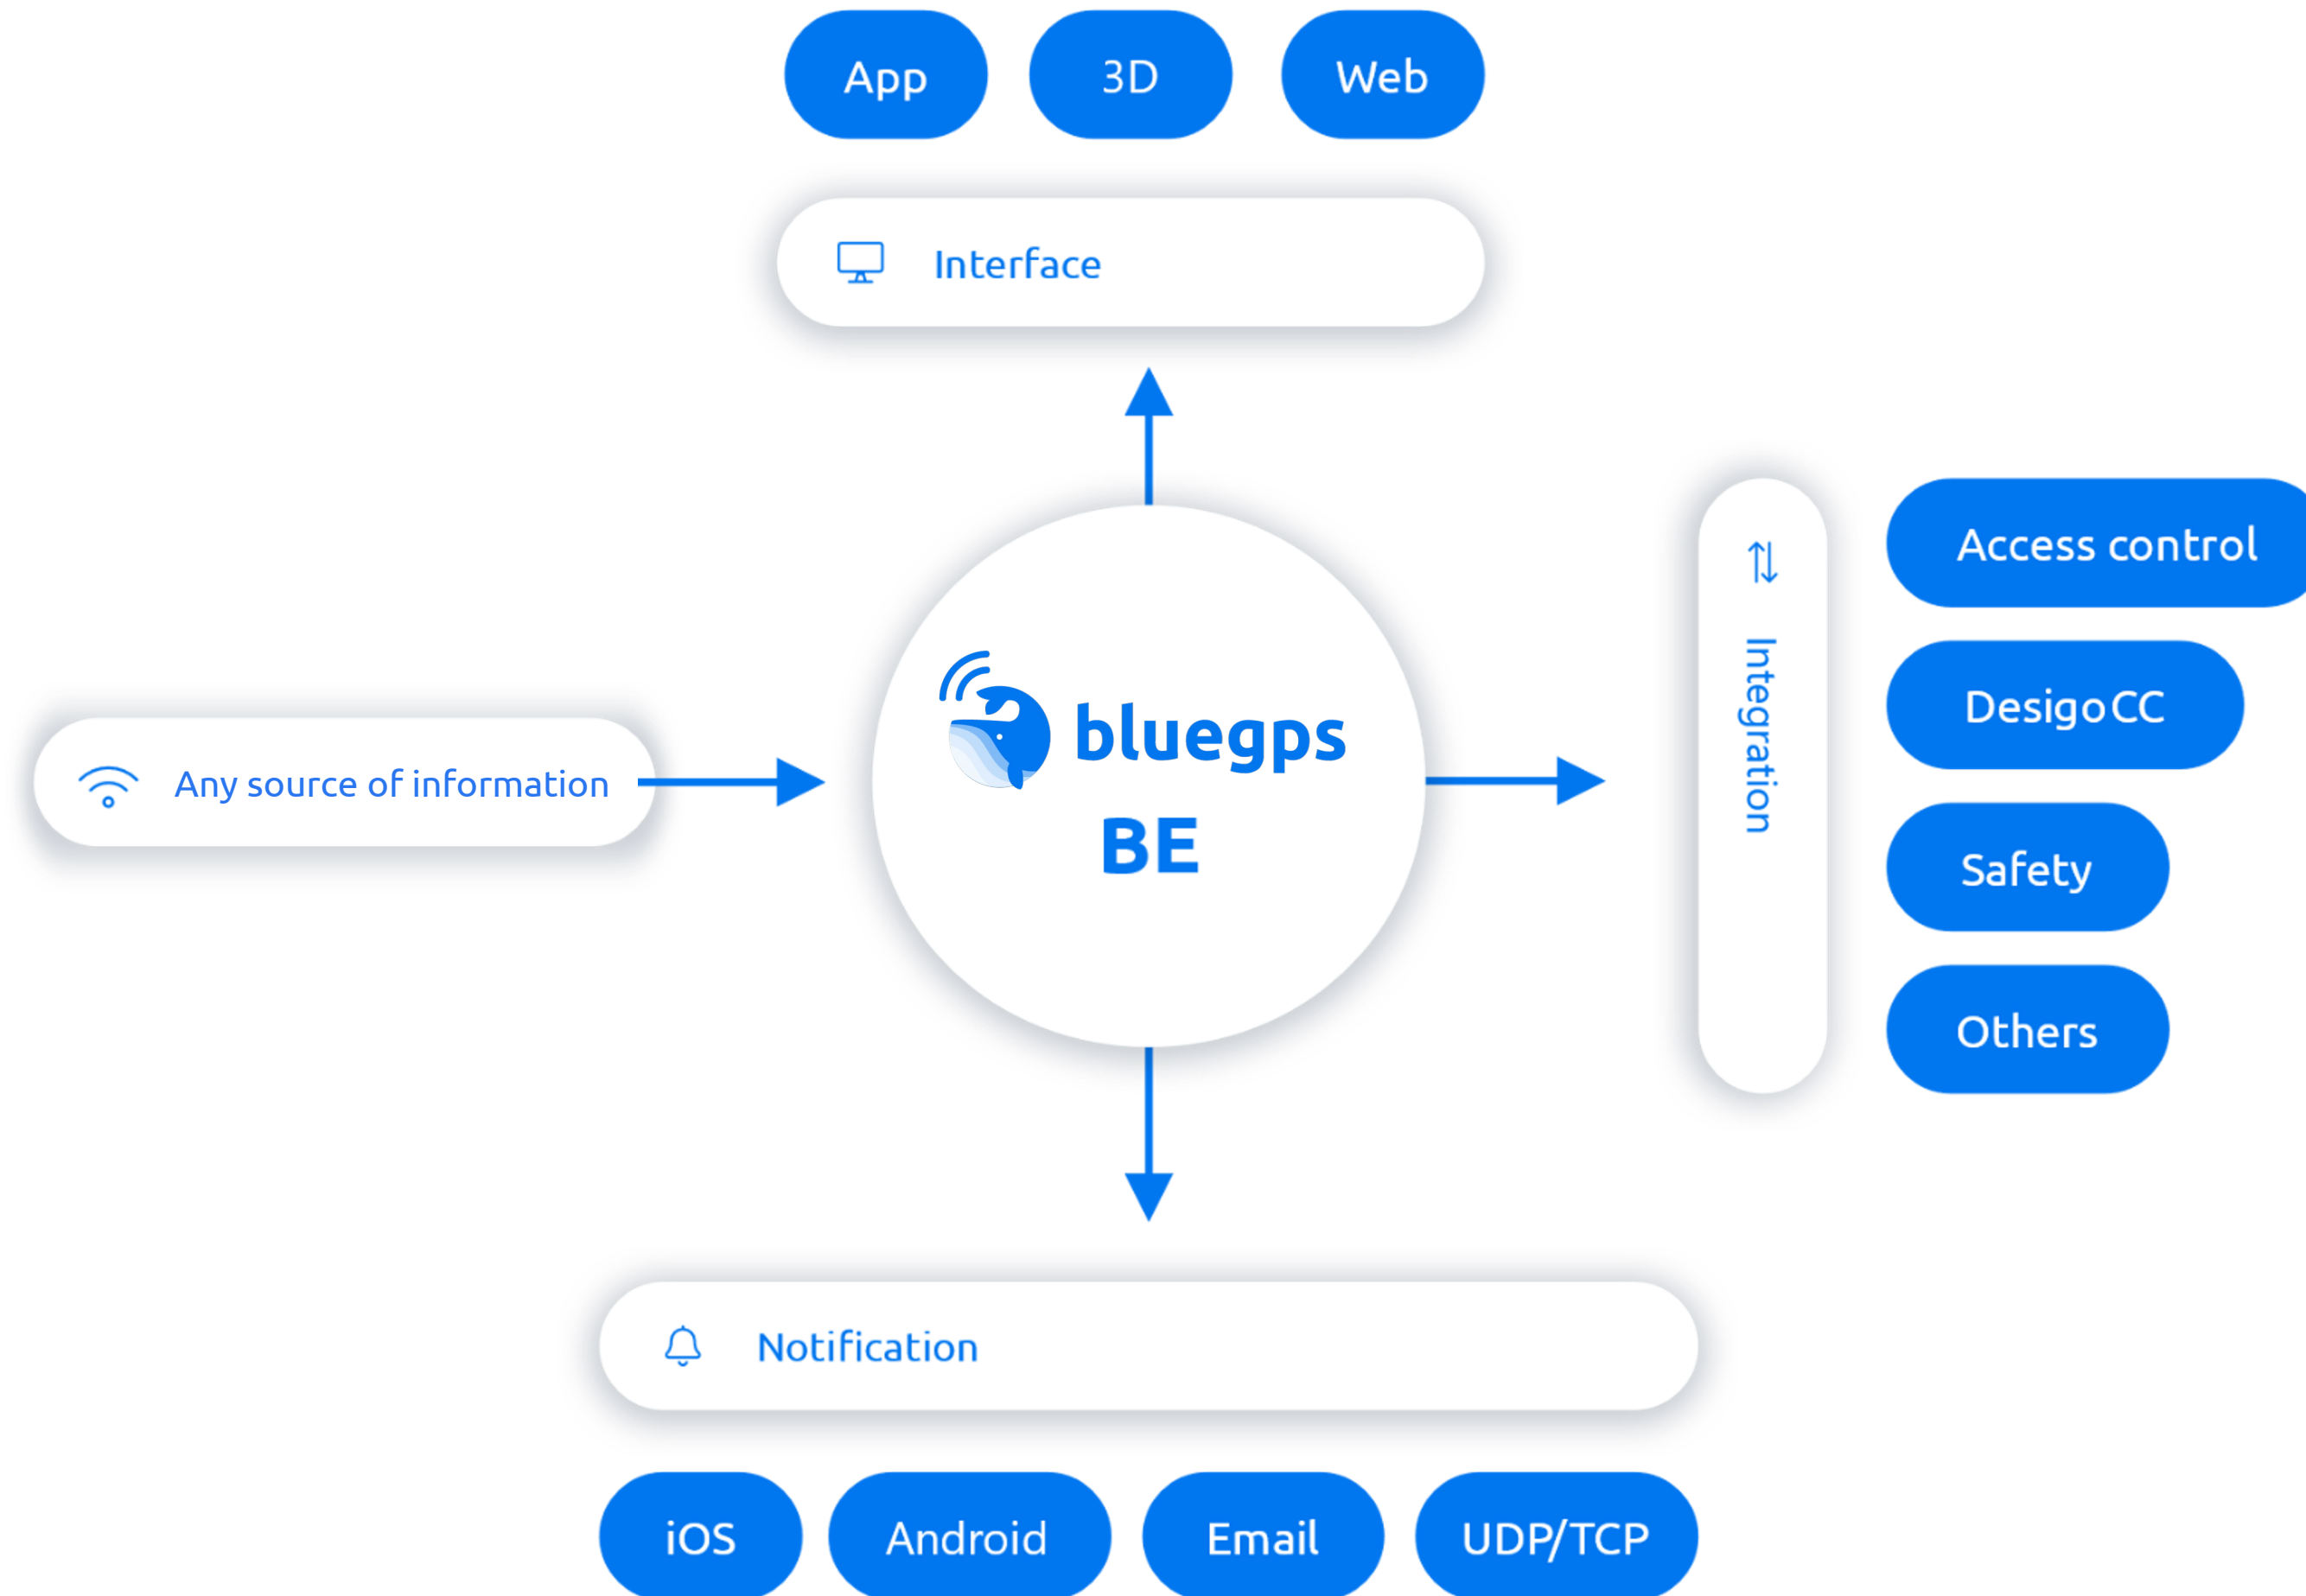

PLATFORM OVERVIEW