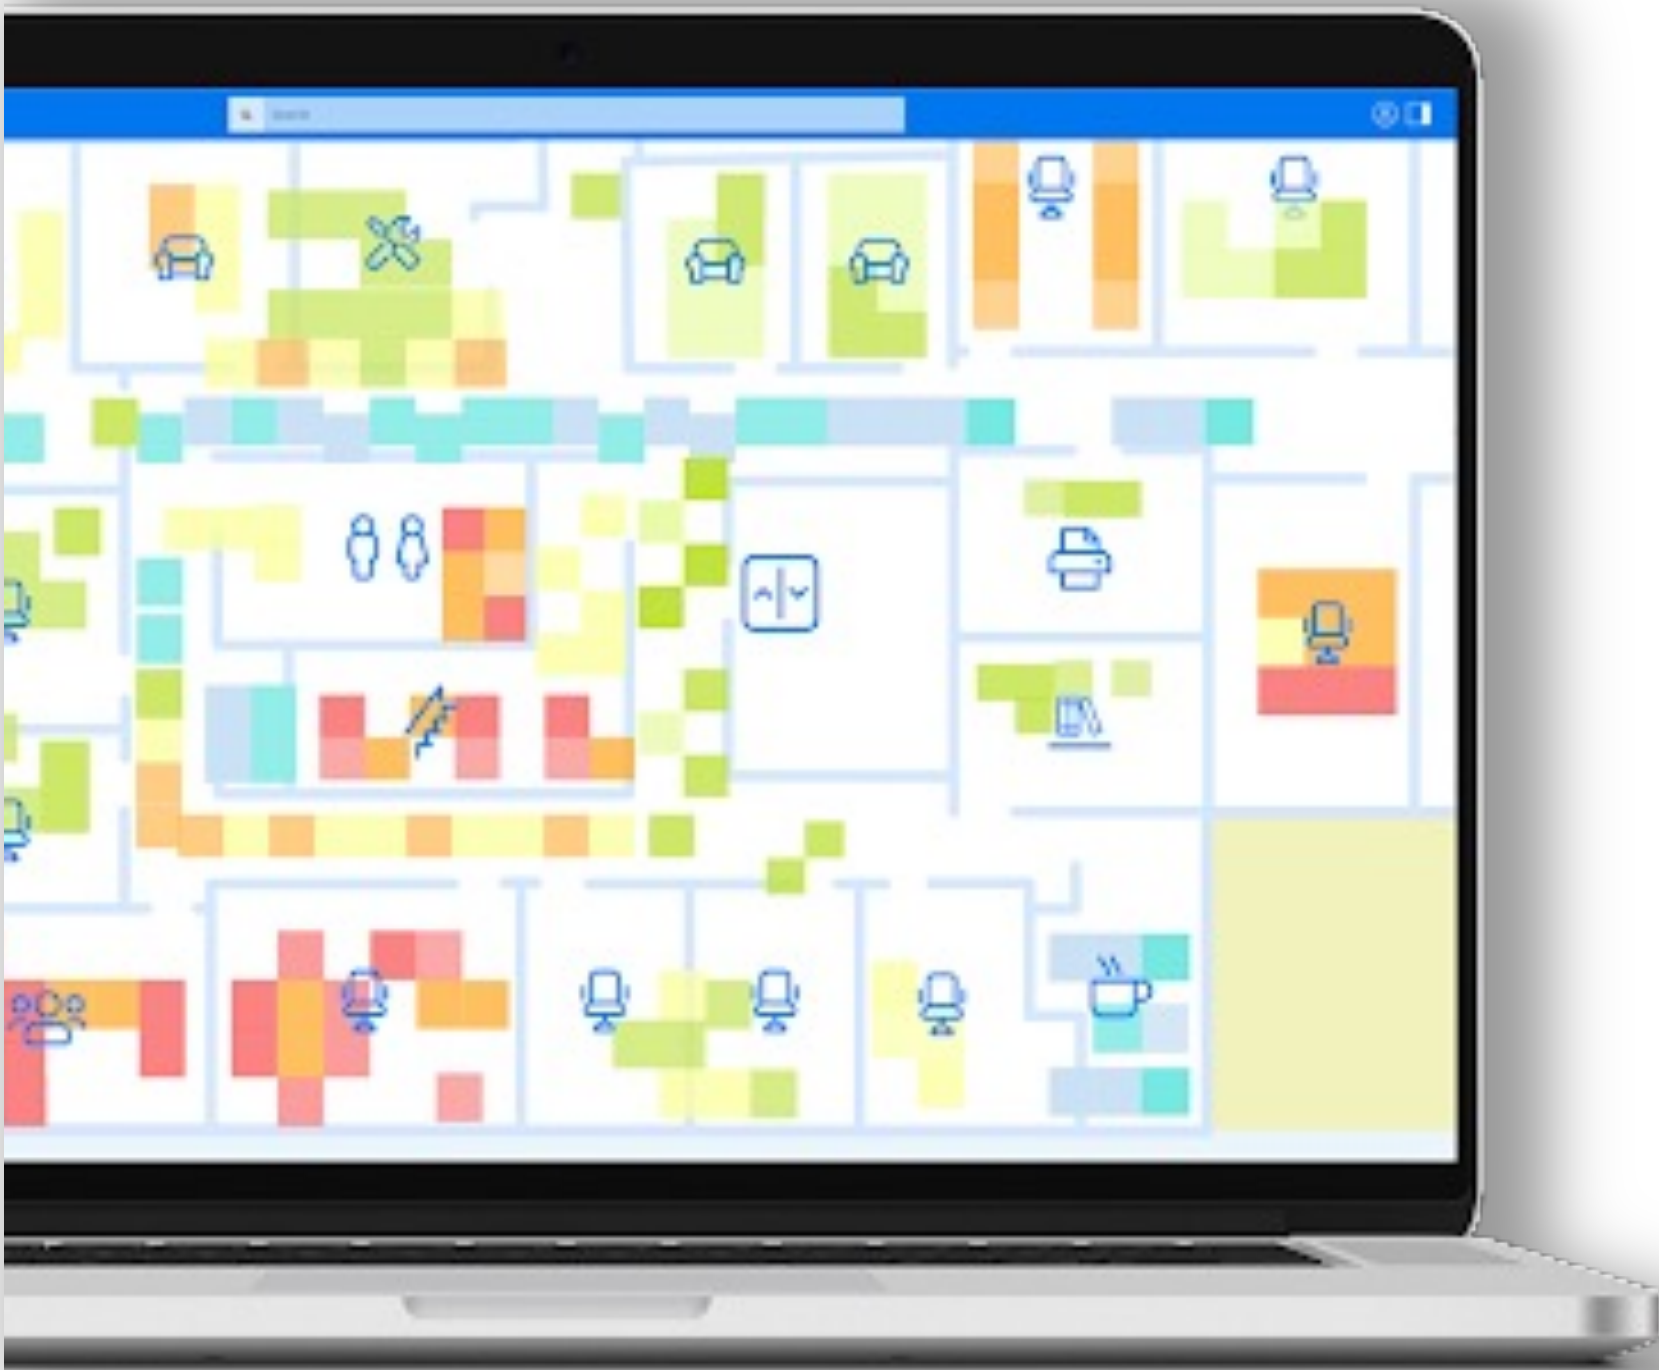

## A COMPLETE SOLUTION

The BlueGPS system is composed of a single platform accessible from a suite of connected tools and touchpoints.

OFFICE

INDUSTRY

SAFETY

HOSPITAL

## AGNOSTIC

- Modular microservice for any environment
- Easy RTLS integration
- IoT integration based on position

## A SINGLE APP FOR...

---

Search everything

Amenities & services

Navigate

Safety & security

Booking desks, rooms and parking space

Intranet interaction

## A SINGLE PLATFORM FOR...

---

Data insights

Emergency management

CRM interaction

Building management

Access Control

Safety & security