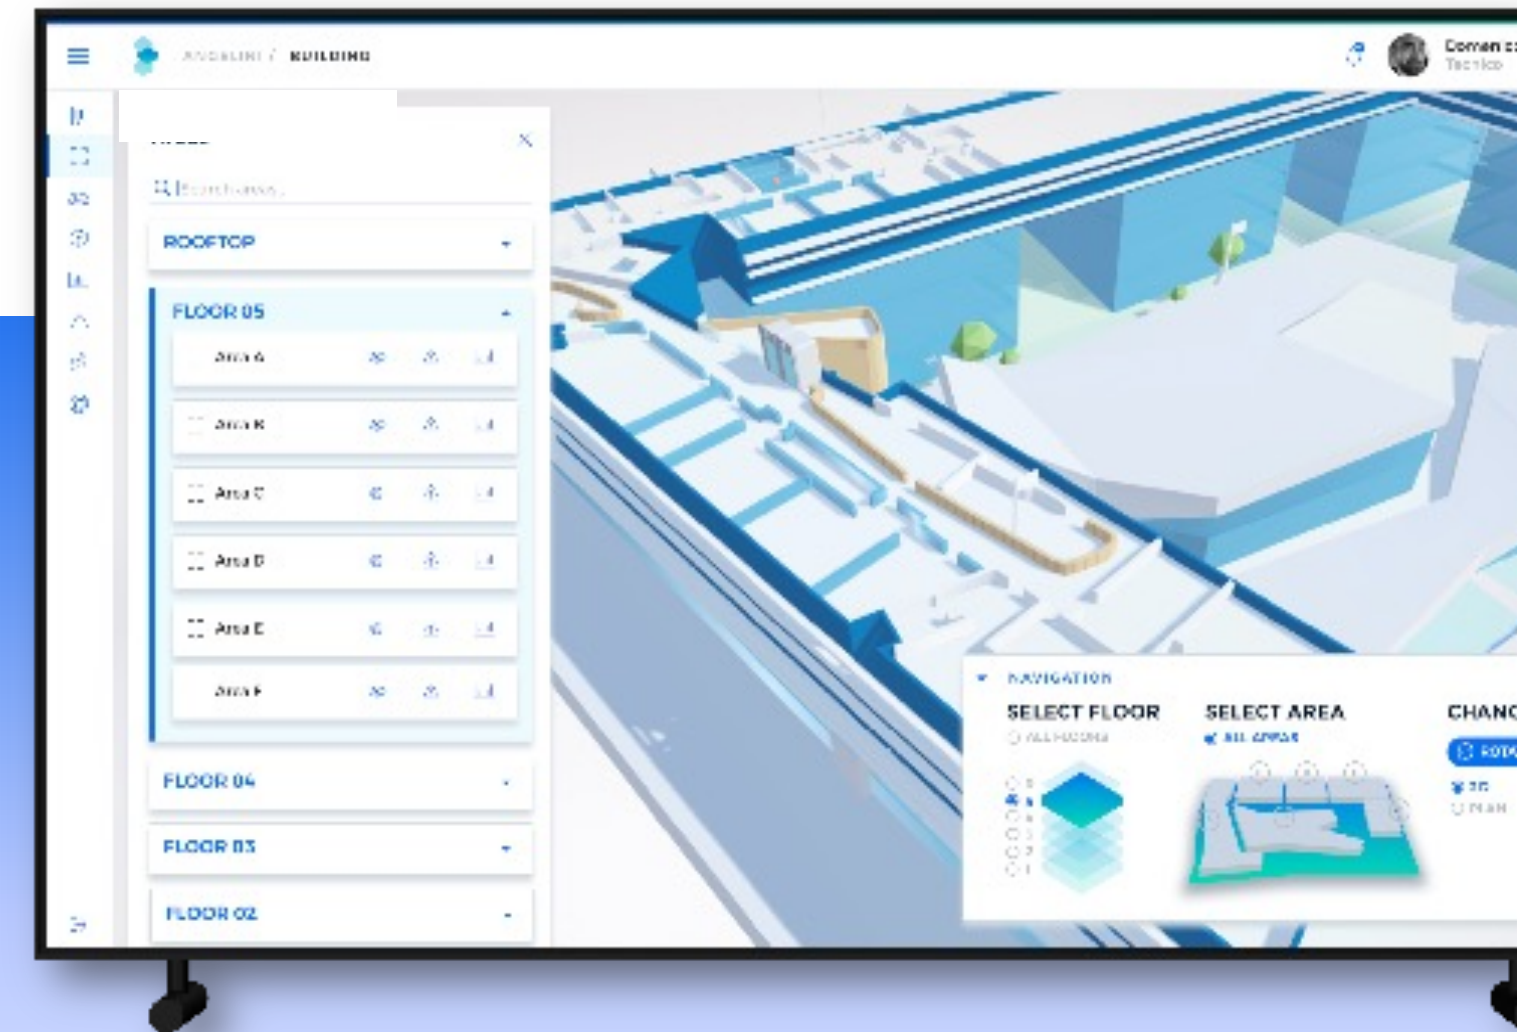

## A COMPLETE SOLUTION

The BlueGPS system is composed of a single platform accessible from a suite of connected tools and touchpoints.

OFFICE

INDUSTRY

SAFETY

HOSPITAL

## AGNOSTIC

- Modular microservice for any environment
- Easy RTLS integration
- IoT integration based on position