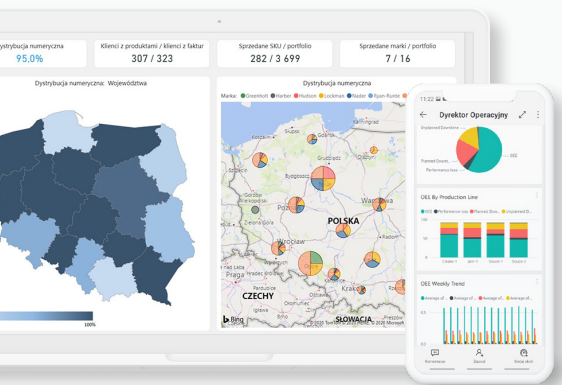

Biqsens analytics have been designed to reflect the most important areas of your business. They are also correlated with the solutions available on the **Emigo Platform**. At the moment, there are over 75 of them, and their number is constantly growing. But that's not all. **You can also create your own dashboards.**

Thanks to them, just like in the cockpit of an airplane, you will have quick access to the most important indicators of your choice.

This applies to both computer users and representatives with mobile devices.

With **Biqsens**, information is always at your fingertips.