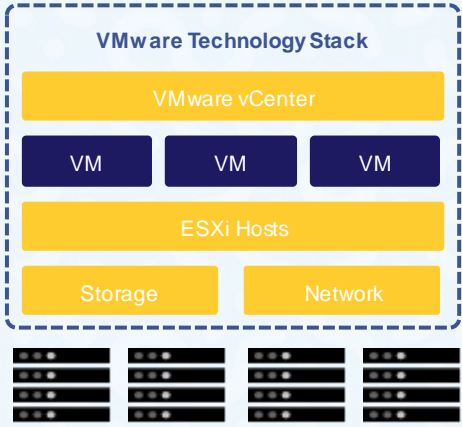

# Wipro FullStride Cloud Services Migration Studio: Azure VMware Solution

## Customer On Prem Datacenter