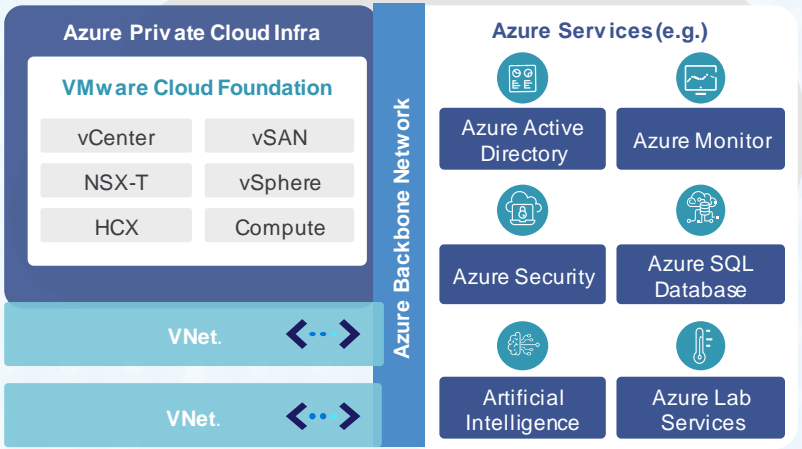

# Wipro FullStride Cloud Services Migration Studio: Azure VMware Solution

## Customer On Prem Datacenter

## Azure Portal and Azure Resource Manager

IPSec VPN tunnel

Discovery and Survey data

IPSec VPN tunnel

Troubleshooting activities

## Wipro Offering

- Wipro provides dedicated offshore/onshore delivery center (ODC model) managed services solution
- Tiered services (Silver/Gold/Platinum)
- Single pane of Glass for seamless multi cloud management
- Operational & financial dashboards
- Hybrid cloud management solution
- Monitoring and Ticketing tool integrations