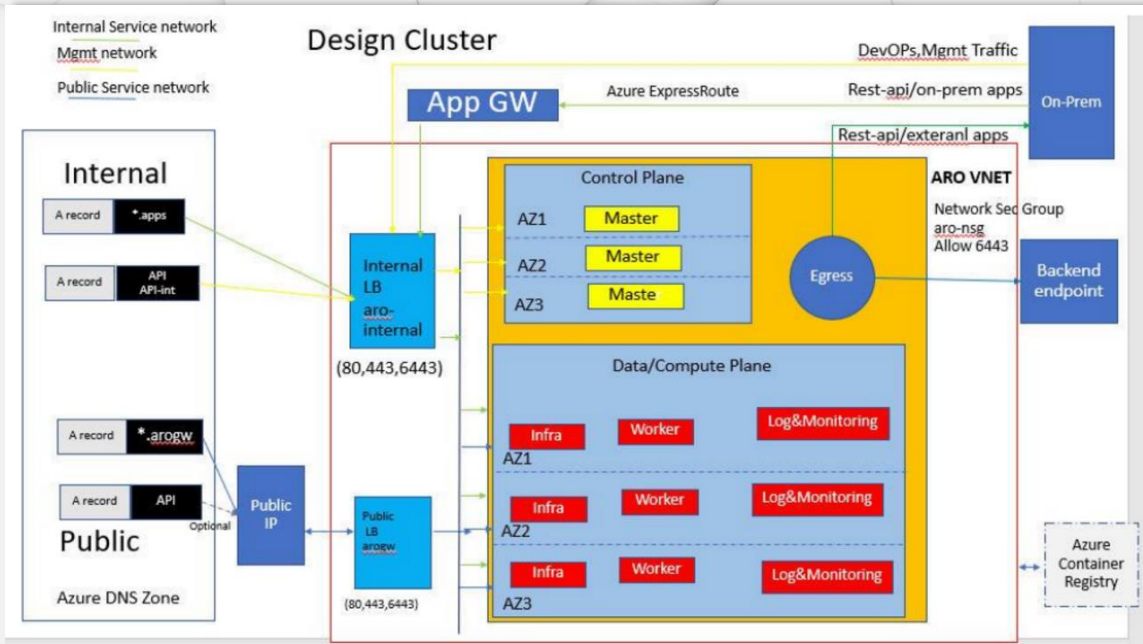

Azure Red Hat OpenShift simplifies app development and deployment with fully managed

ABOUT G-ABLE/ARO

G-Able is a Digital Services Provider who helps driving a business transformation with digital technologies. Our services are oriented by experienced and specialized personnel with a selection of hardware, software and solutions from the internationally renowned companies. G-Able also has strong solutions and service offering to support customer digital transformation journey. We are focusing on understanding pain points and requirements, then offering digital solutions to create business values to customers. Azure Red Hat OpenShift is a fully-managed service of Red Hat OpenShift on Azure by G-Able. Reduce operational overhead and focus on quickly delivering applications that provide more value to your business, while supporting regulatory compliance.

Azure Red Hat OpenShift service offering

With G-ABLE expertise we provide you an end-to-end services including architecture design, implementation, operation and consulting services that will help customer success.

▲ G-Able ARO Principal concept designs

Standard Package

Figure: Principal Concept design for ARO Cluster (Orange area is cover by G-Able ARO Standard Package)

Advanced Package

Figure: Principal Concept design for ARO Cluster (Orange area is cover by G-Able ARO Advance Package)