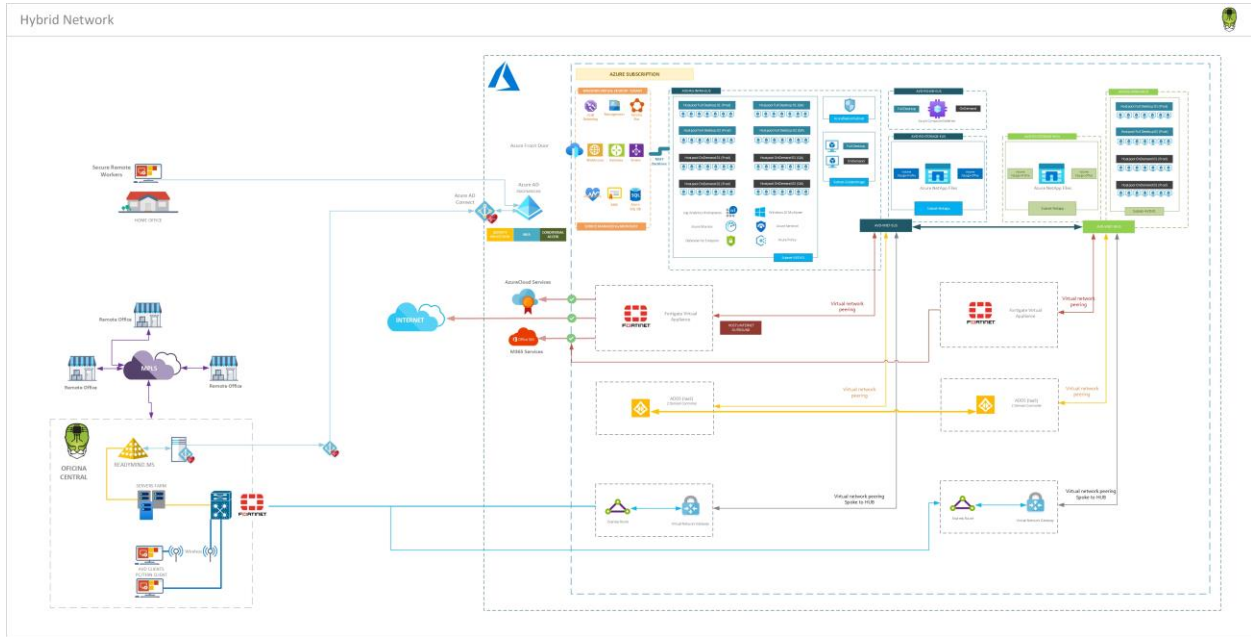

Template Infrastructure Diagram

By Readymind -

Readymind Azure Networking Consulting Services

With Readymind's Azure Networking Assessment customer will fully understand their networking architecture, obtain a full assessment with security gaps, security recommendations and optimizations task from an Advance Microsoft Partner.

We will review Architecture Diagrams, Microsoft Best Practices, Cost reduction and optimization, Model Architectures with HA and possible networking integrations with Azure API and Azure Active Directory.