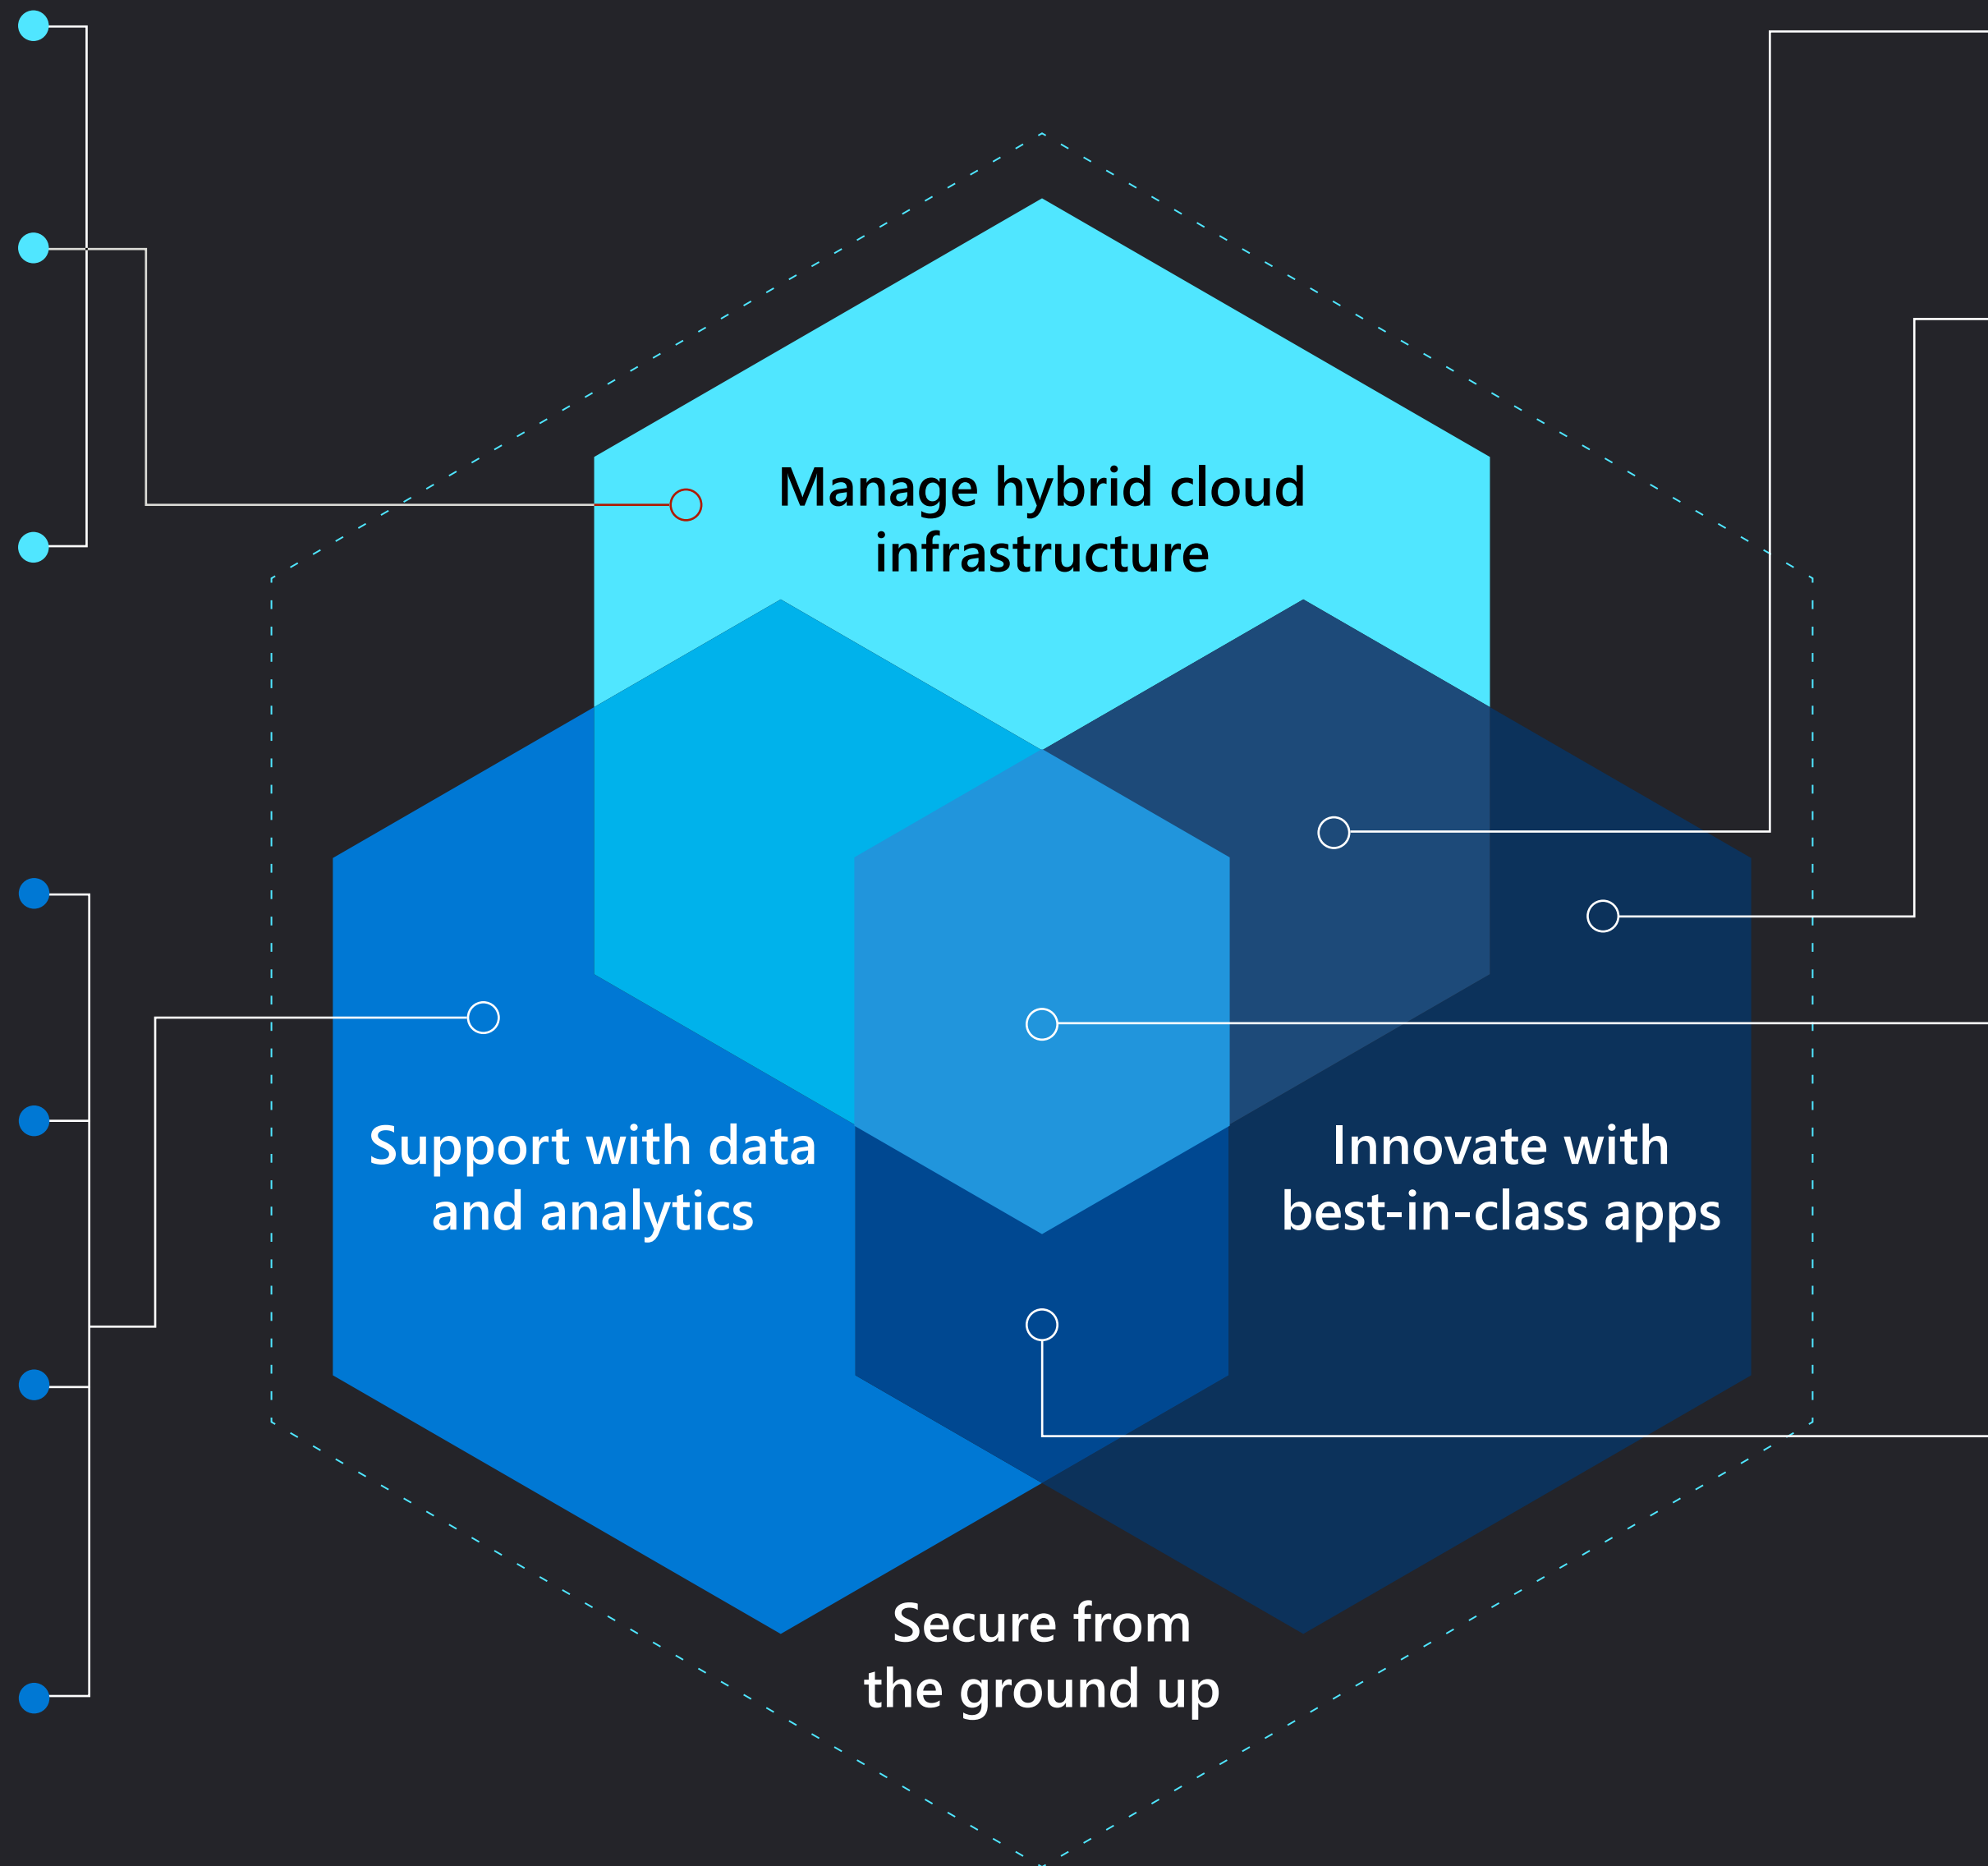

Azure Administrator Associate

Azure Administrators implement, manage, and monitor an organization's Microsoft Azure environment.

Azure Security Engineer Associate

Azure Security Engineers implement security controls and threat protection; manage identity and access; and protect data, applications, and networks in cloud and hybrid environments as part of end-to-end infrastructure.

Azure for SAP Workloads Specialty

Architects or engineers for Azure for SAP Workloads have extensive experience and knowledge of the SAP system landscape and industry standards that are specific to the long-term operation of an SAP solution on Microsoft Azure.

Azure Data Scientist Associate

Azure Data Scientists implement and run machine learning workloads on Microsoft Azure Machine Learning.

Azure Data Engineer Associate

Azure Data Engineers design and implement the management, monitoring, security, and privacy of data solutions using the full stack of Microsoft Azure data services.

Azure Database Administrator Associate

Azure Database Administrators implement and manage cloud and on-premises relational databases built on top of Microsoft SQL Server and Azure data services.

Data Analyst Associate

Data Analysts help businesses to maximize the value of their data assets using Microsoft Power BI.

DevOps Engineer Expert

DevOps Engineers work with people, processes, and technologies to continuously deliver business value.

Azure Developer Associate

Azure Developers design, build, test, and maintain cloud applications and services.

Azure IoT Developer Specialty

Azure IoT Developers develop cloud and edge components of an Azure IoT solution.

Azure Fundamentals

Azure Fundamentals validates foundational knowledge of cloud services and how those services are provided with Microsoft Azure.

Azure Solutions Architect Expert

Azure Solutions Architects design and implement solutions that run on Microsoft Azure, including aspects like compute, network, storage, and security.

Azure AI Engineer Associate

Azure AI Engineers use cognitive services, machine learning, and knowledge mining to architect and implement Microsoft AI solutions involving natural language processing, speech, computer vision, and conversational AI.

Azure AI Fundamentals

Azure AI Fundamentals validates foundational knowledge of machine learning and artificial intelligence concepts and related Microsoft Azure services.

Azure Data Fundamentals

Azure Data Fundamentals validates foundational knowledge of core data concepts and how they are implemented using Microsoft Azure data services.

Azure. Invent with purpose.