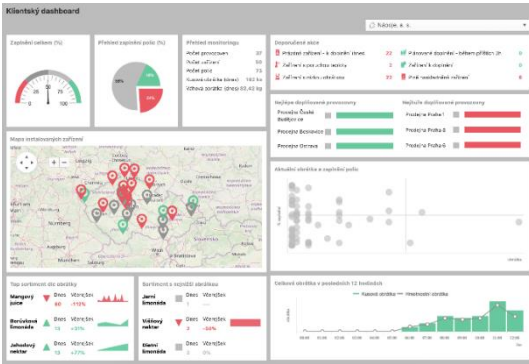

Shelfmonitor

Monitor and manage your shelves

Why Shelfmonitor?

- Increased sales
- Empty shelves elimination
- Filling control and management
- Analyze and optimize shelf performance

Increased sales
Optimized distribution
Better marketing

Shelf digitalization tool

- Real-time turnover and sold-out level measurement
- Monitors and plans replenishment
- Optimization of goods placement and planograms
- Customer behavior analysis and marketing

Modular solution easy to install

- End to end plug and play IoT HW and SW solution
- Controlling software as a Service (SaaS)
- Easy, adaptable and fast installation
- User-configurable system
- Analytical dashboard, data export, API interface

Fridge and dry-shelf monitoring

Promo stand monitoring

Display pallet monitoring