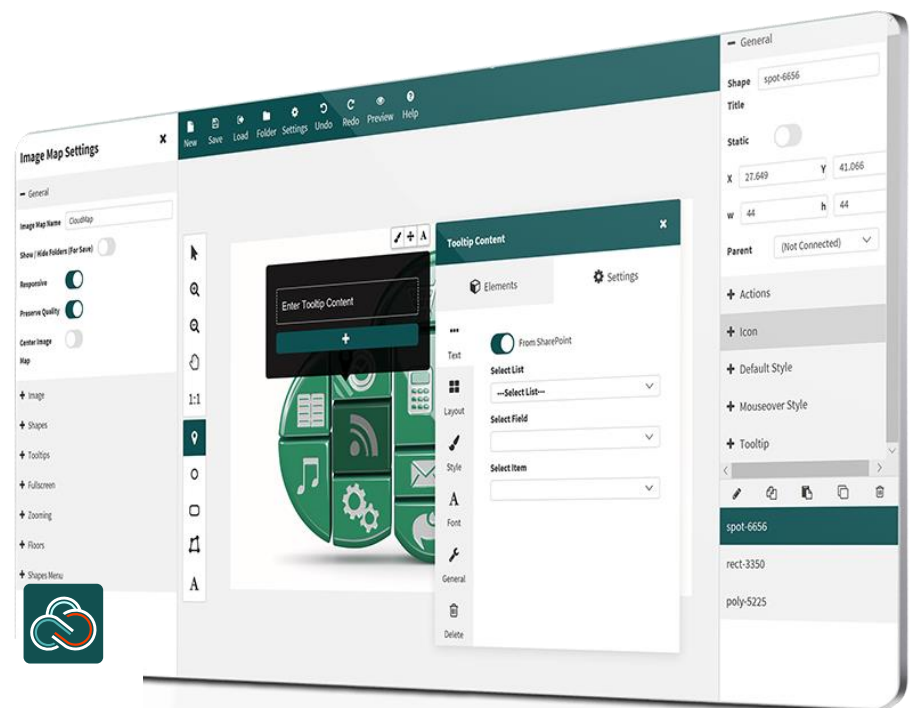

- Built in Icons or load your own
- Shapes & Zones can be connected
- Import SVG shapes
- **Tooltip Content from SharePoint Lists**
- Insert the Image Map on any SharePoint Page
- Easy to install, easier to use
- Ideal for deeply nested sites

Link to Pages, Video, Documents, Images, etc

Add Tooltip popups to any images

Pixel Perfect positioning of clickable zones

Works with Office 365 MS Teams

Navigate or even run a Script on a mouse click

Create multi layered image sets

IMAGE MAPS

for SharePoint

Image Maps for SharePoint

Create interactive images with eye-catching content from within SharePoint.

Use to build simple and targeted navigation.

Tooltip content can even be an Image or a Video

Save the map and shape file for later editing

Available in the Microsoft Store now

An image like the one above with clickable regions, can replace the need for custom page layout design and several text links or buttons on a SharePoint page, making the page look sharper and offering visitors a more intuitive user interface.