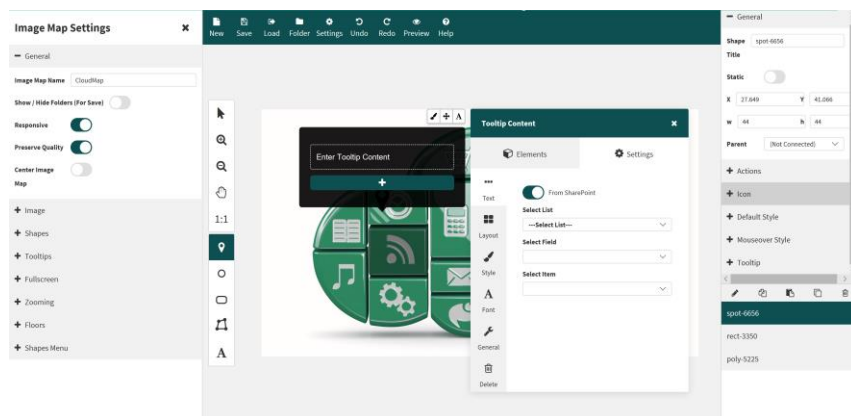

Link to Pages, Video, Documents, Images, etc

Add Tooltip popups to any images

Pixel Perfect positioning of clickable zones

Works with Office 365 MS Teams

Navigate or even run a Script on a mouse click

Create multi layered image sets

IMAGE MAPS

for SharePoint

Image Maps for SharePoint

Create interactive images with eye-catching content from within SharePoint.

Use to build simple and targeted navigation.

Tooltip content can even be an Image or a Video

Save the map and shape file for later editing

Available in the Microsoft Store now

An image like the one above with clickable regions, can replace the need for custom page layout design and several text links or buttons on a SharePoint page, making the page look sharper and offering visitors a more intuitive user interface.

With our easy to use, drag and drop editor you can quickly customise, edit and generate image maps for any image without coding. Simply define selected areas of your image, set actions and display content for when you roll over these areas. Then use the code generator to generate code to insert your Image Maps into any SharePoint Page!