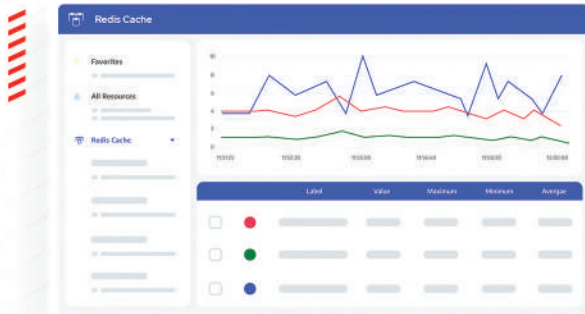

A suite of powerful Redis Cache management features

- + Cerebrata provides features that can help teams work efficiently to provide better support for Redis Cache. You can connect your Azure Redis Cache instances and any other Redis Server, including the one running locally.

- Server Monitoring
- Slow Logs Monitoring
- Cache Console

Hand-picked functionalities to achieve critical tasks in Event Grids

Manage your Event Grids at ease by performing significant tasks like Event Processing and evaluating publish performances.

- Manage Event Grid Topic tags and keys
- Resubmit/delete the dead-letter events