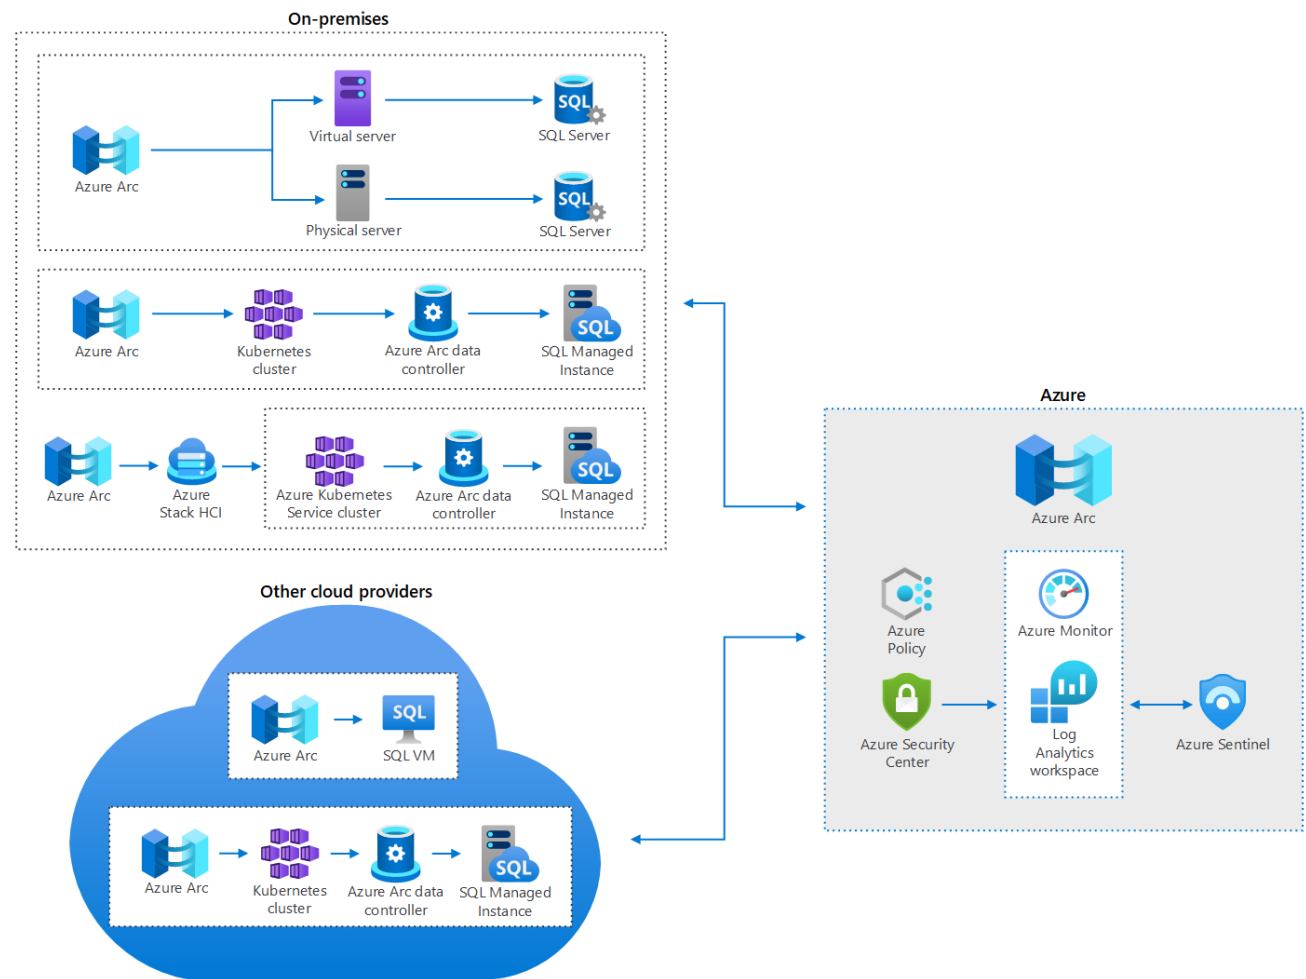

Infrastructure Management Outcomes

InTTrust can help you transform your business into a modern enterprise that delights customers, empowers employees, and simplifies your operations.

Here's just a few of the great outcomes:

- secure and governance of infrastructure and apps anywhere
- build Cloud-native apps faster with familiar tools
- run services on any Kubernetes platform
- modernize your data estate with Azure data and machine-learning services