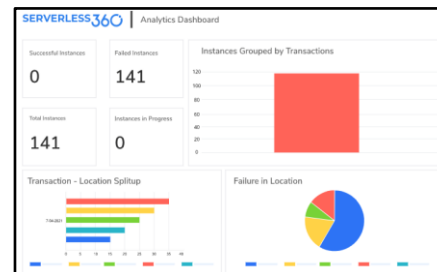

Business Activity Monitoring for Business Users