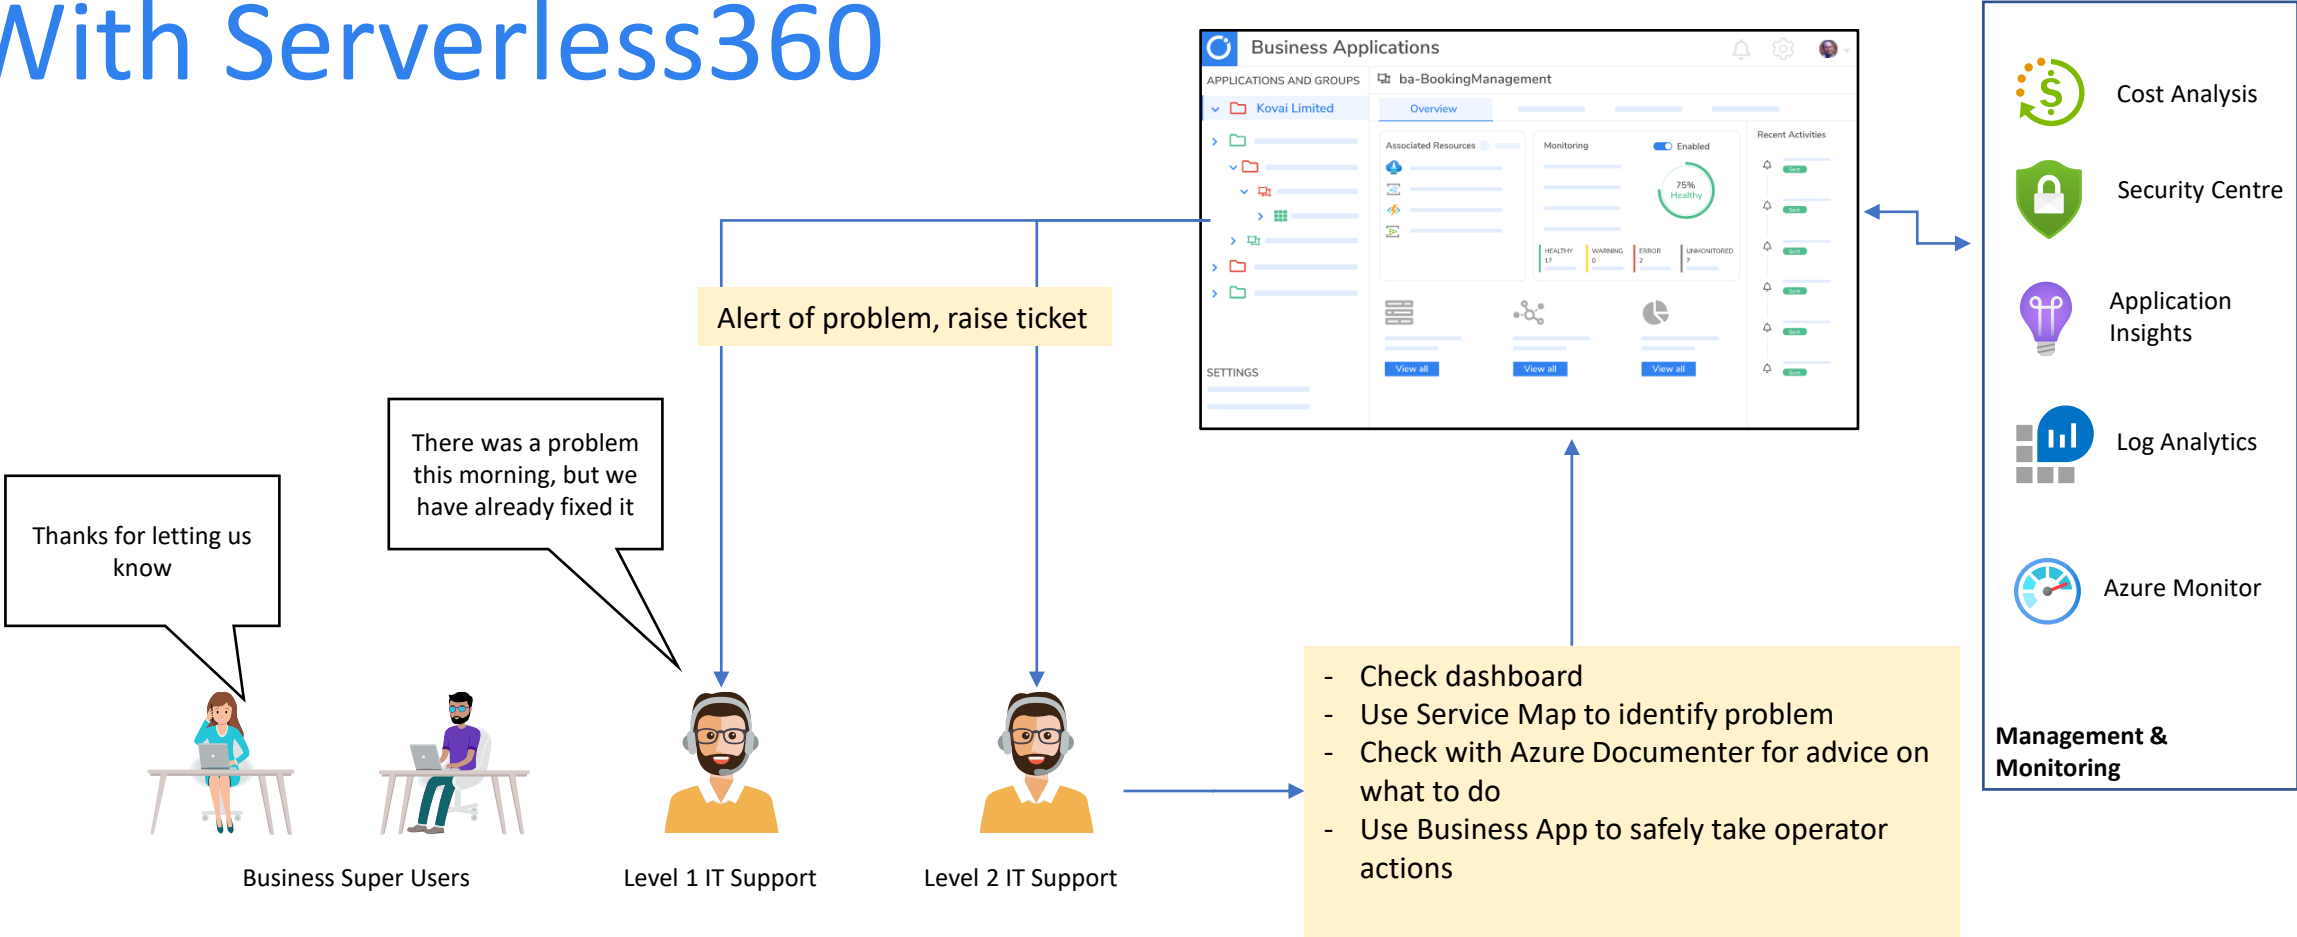

With Serverless360