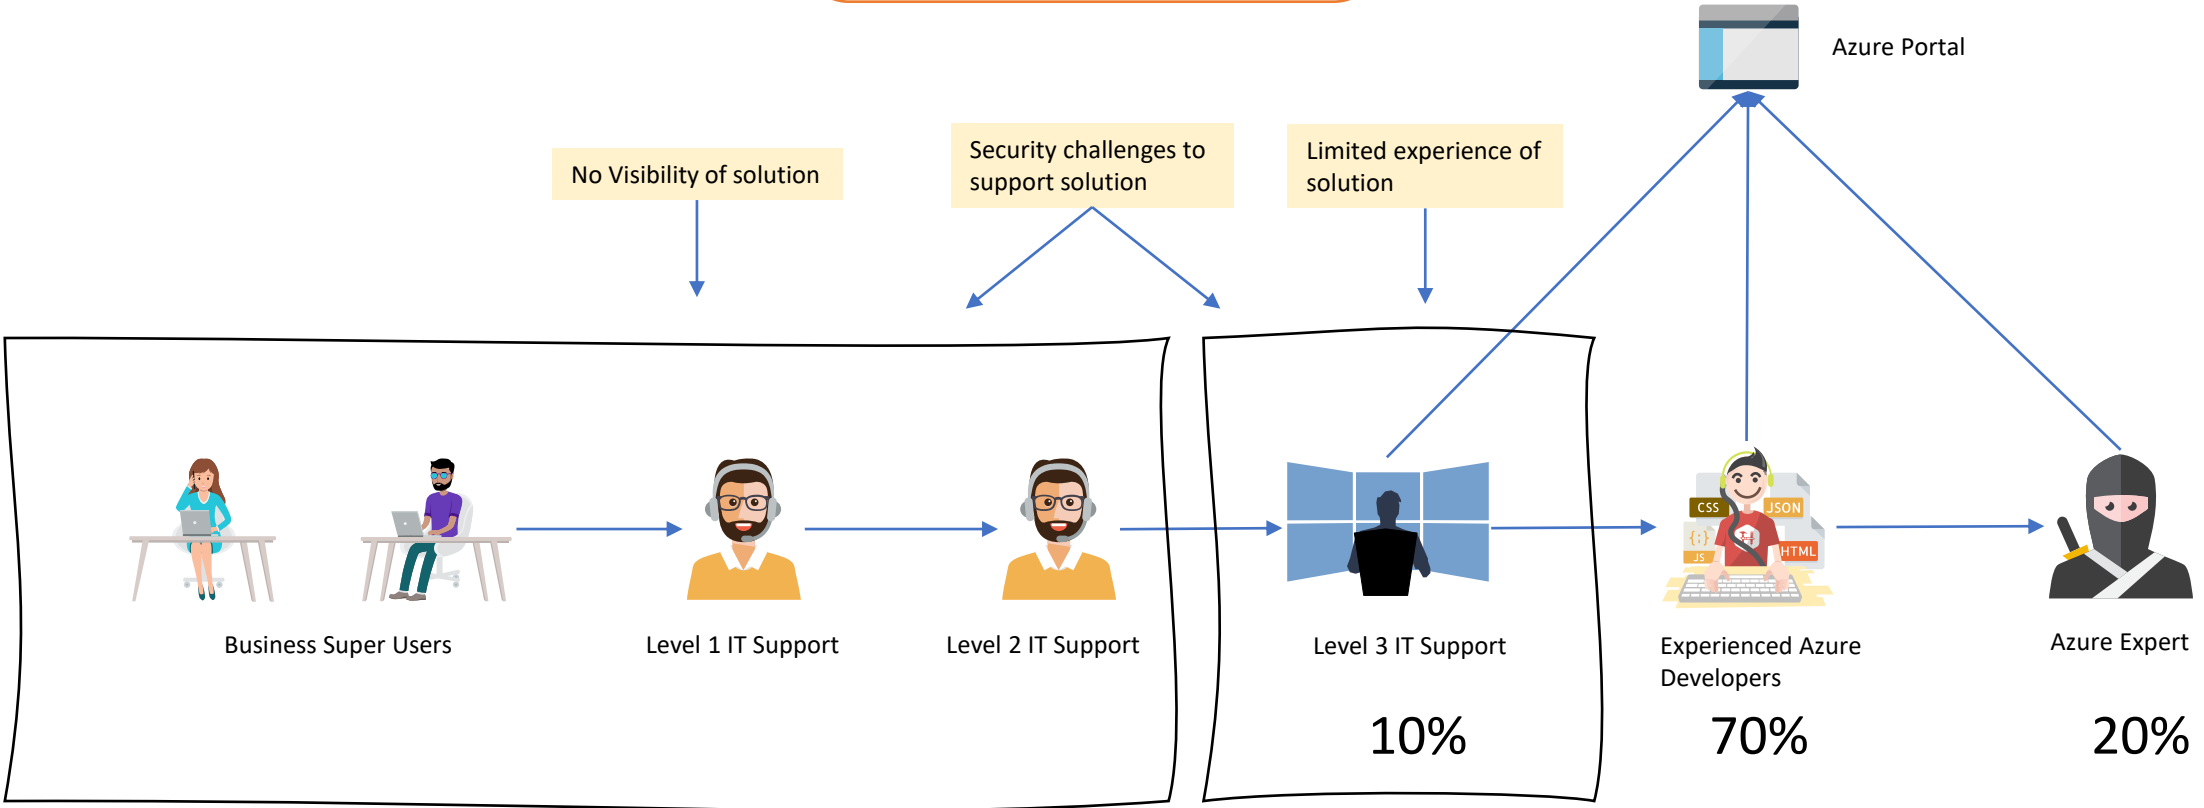

Typical Support

Support Escalation Path