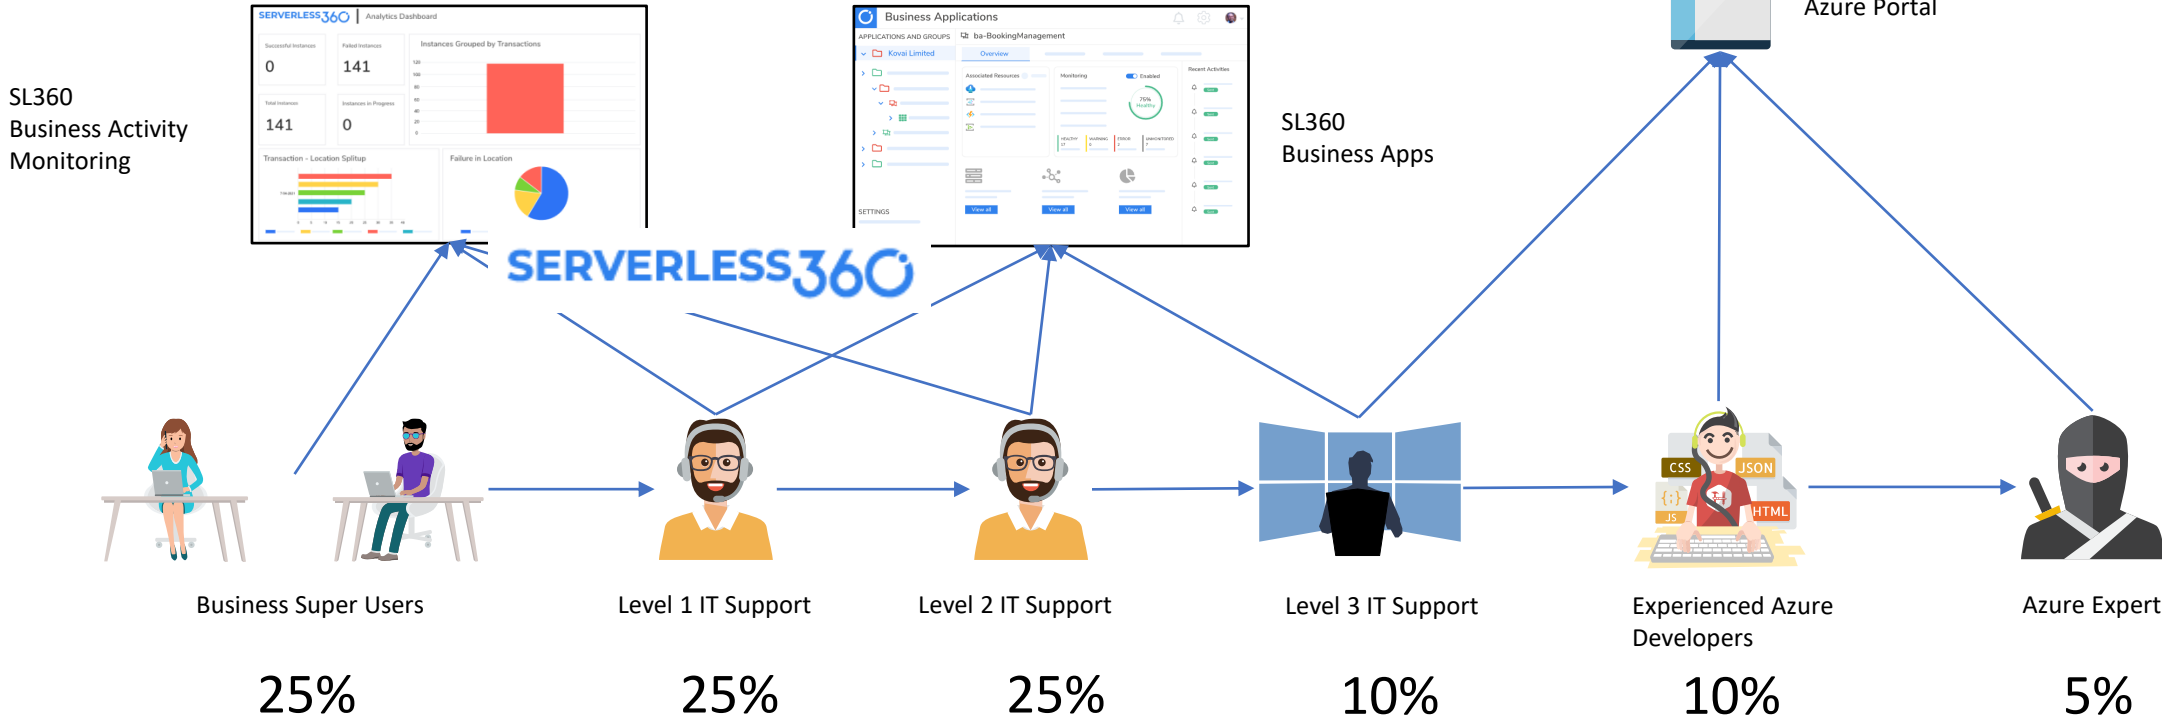

Desired Support

Support Escalation Path