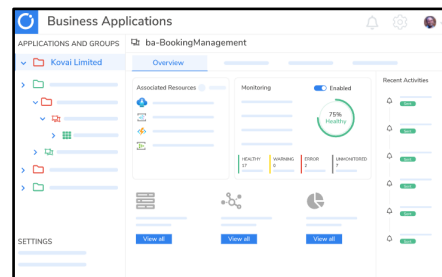

What outcomes do we drive?

Achieve Advanced Observability

From operation friendly view to monitor any issues and fixing the same, everything lives on Serverless360.

Remediate with Distributed Tracing

Enterprise grade functional end-to-end tracing and monitoring for business process flow across services.

Turn Data to actionable Insights

Uncover new insights on Azure subscription, answer more questions, and make better decisions to avoid cost spiral up.

Propel Developer productivity

Empower Azure developers to move at the speed of business using a single cross-platform desktop tool.

Reduce Total Cost of Ownership

Offload support tasks to the Operations team and allow the Azure experts to innovate, reduce the TCO on Azure application.

Business Applications for Azure Operation Team