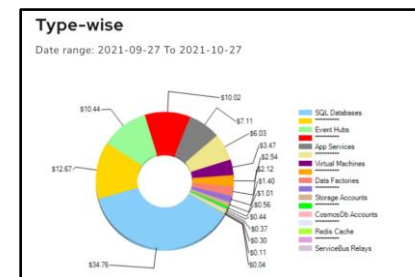

Reduce Total Cost of Ownership

Offload support tasks to the Operations team and allow the Azure experts to innovate, reduce the TCO on Azure application.

Business Applications for Azure Operation Team

Business Activity Monitoring for Business Users