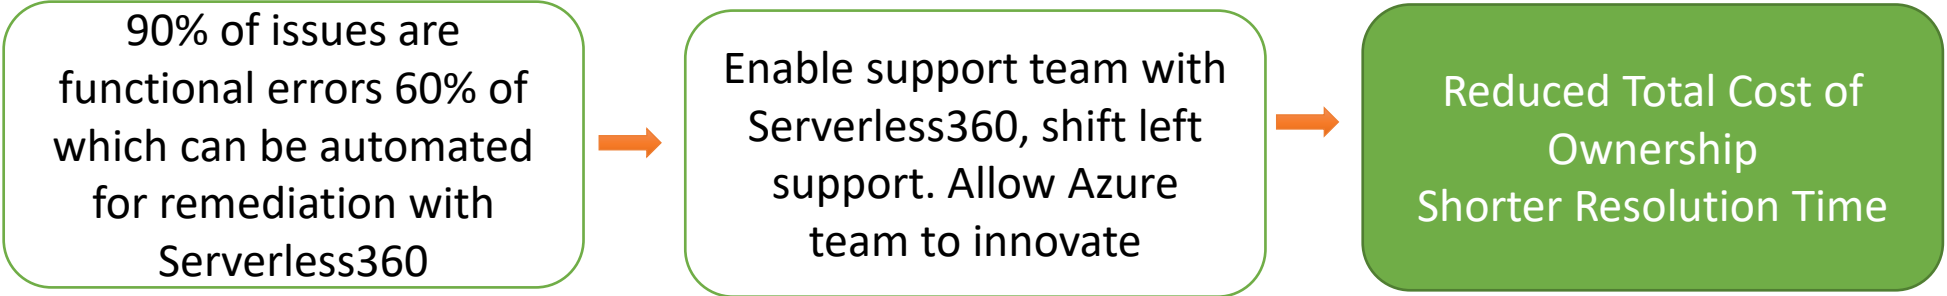

Desired Support

Support Escalation Path