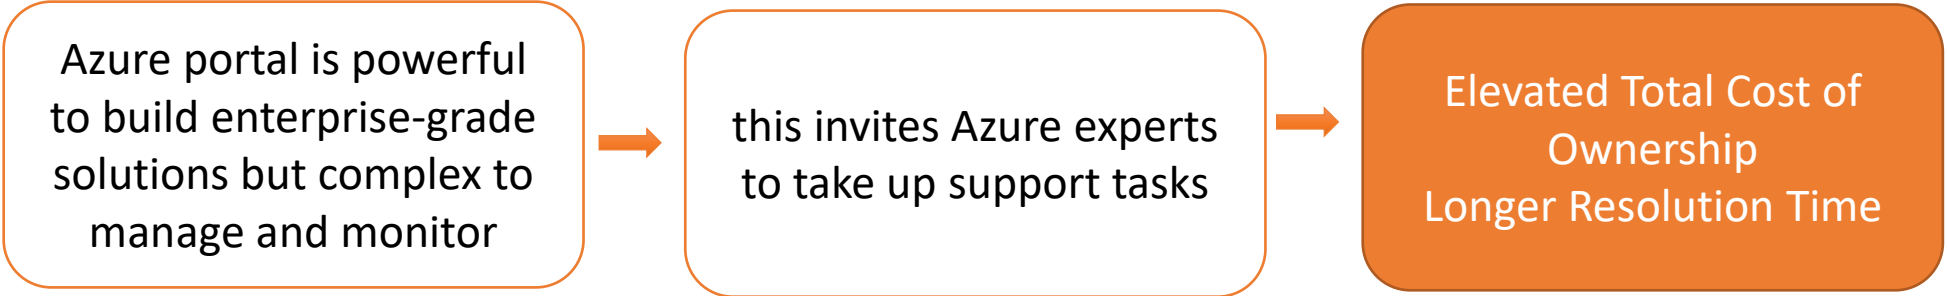

Typical Support

Support Escalation Path