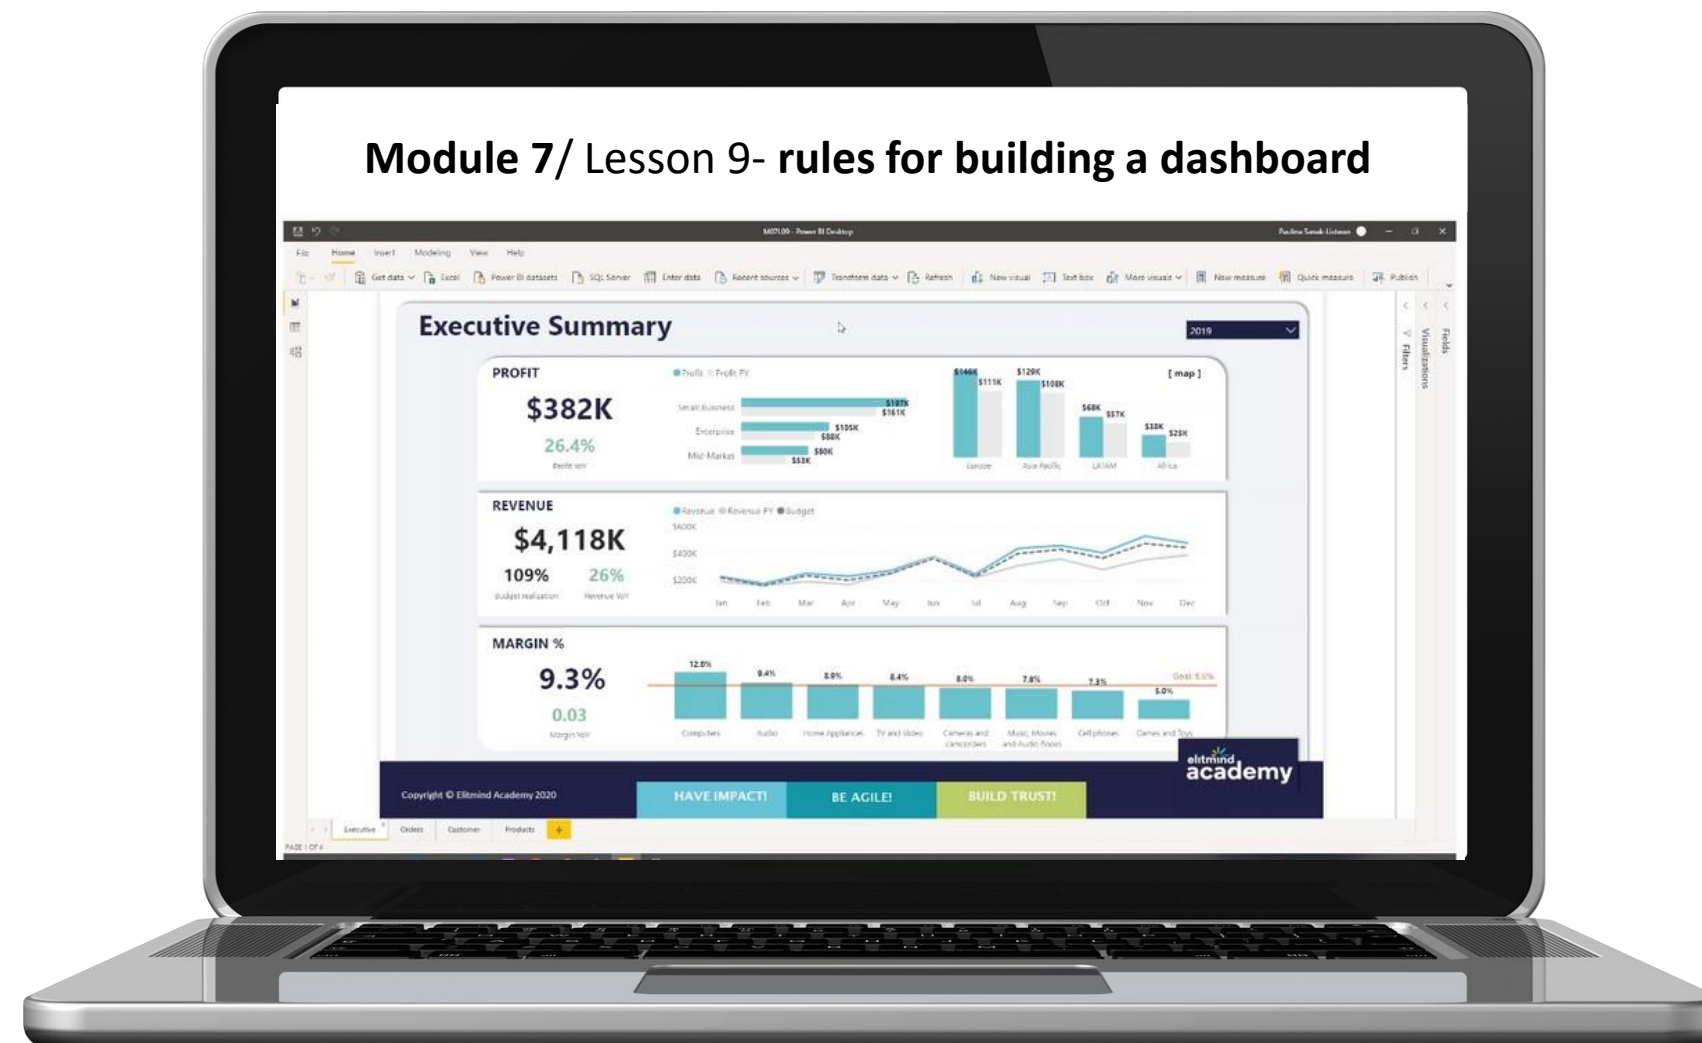

How does the learning look like?

- Knowledge divided into thematic modules and short lessons
- Checking quizzes after each module
- Possibility to repeat each lesson at any time
- Possibility to ask questions for each lesson
- Homework to consolidate knowledge