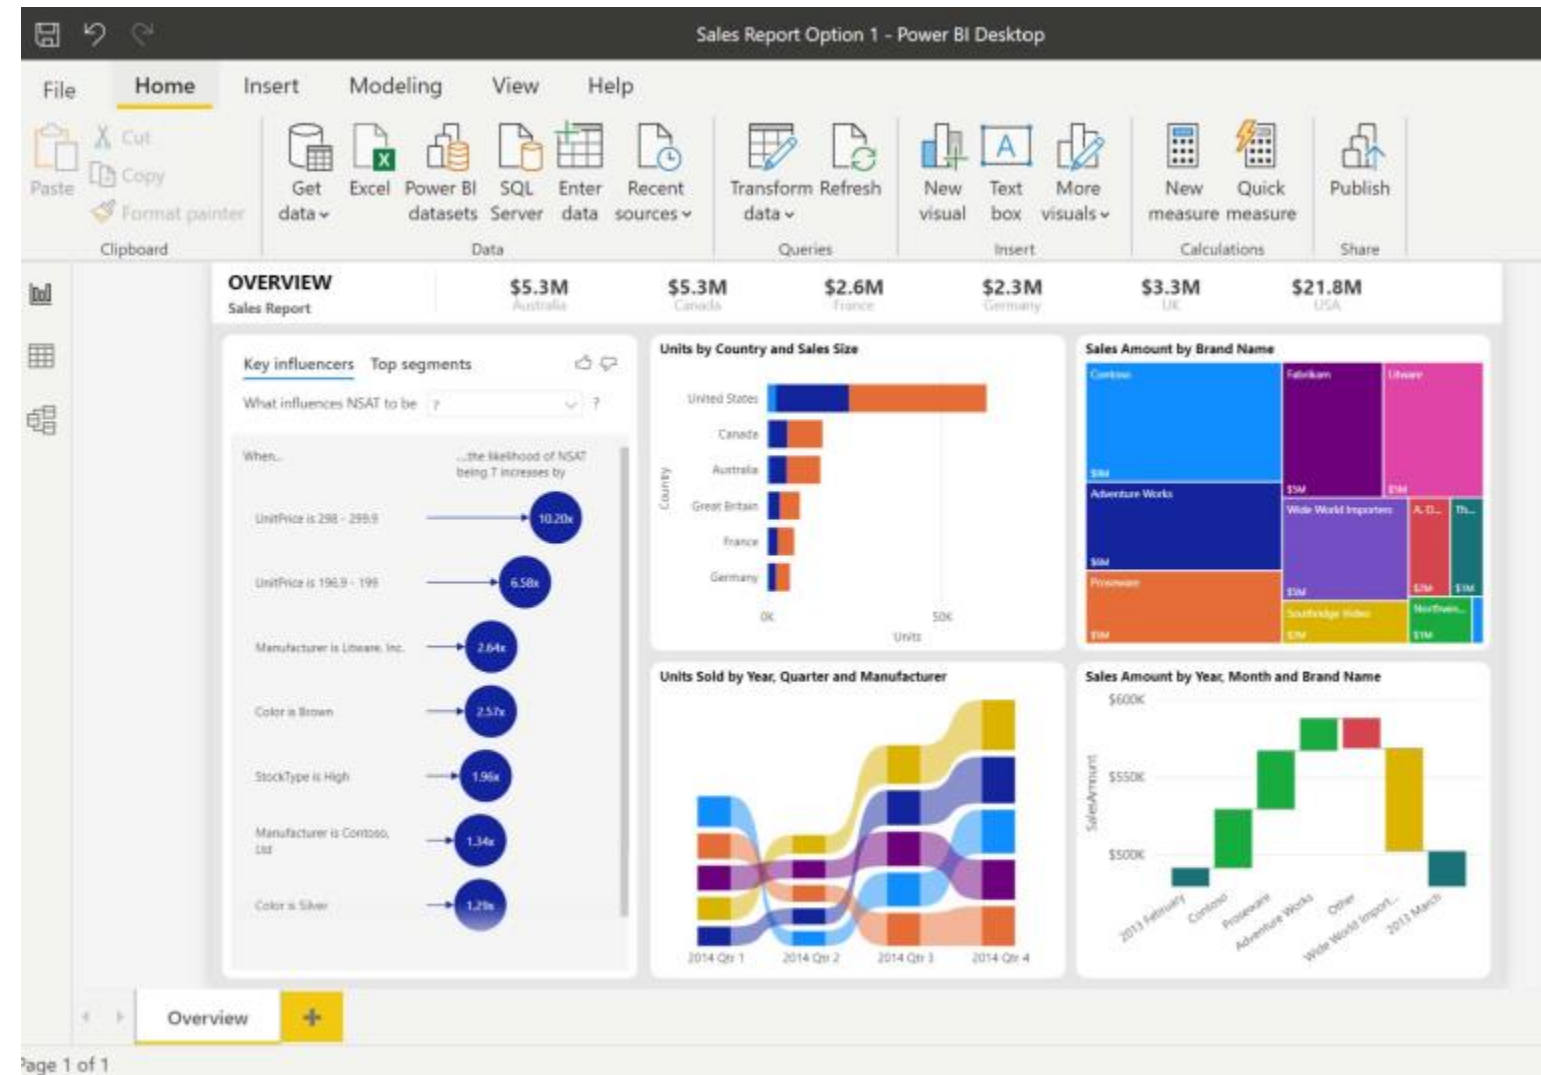

Agenda

Introduction

- Introduction to Business Intelligence
- Introduction to Power Platform
- Examples and capabilities
- Management and configuration
- Data and access security

Power BI

- Introduction to Microsoft Power BI
- Data preparation
- Data modeling
- Introduction to DAX
- Data exploration
- Data visualization
- Navigation between reports