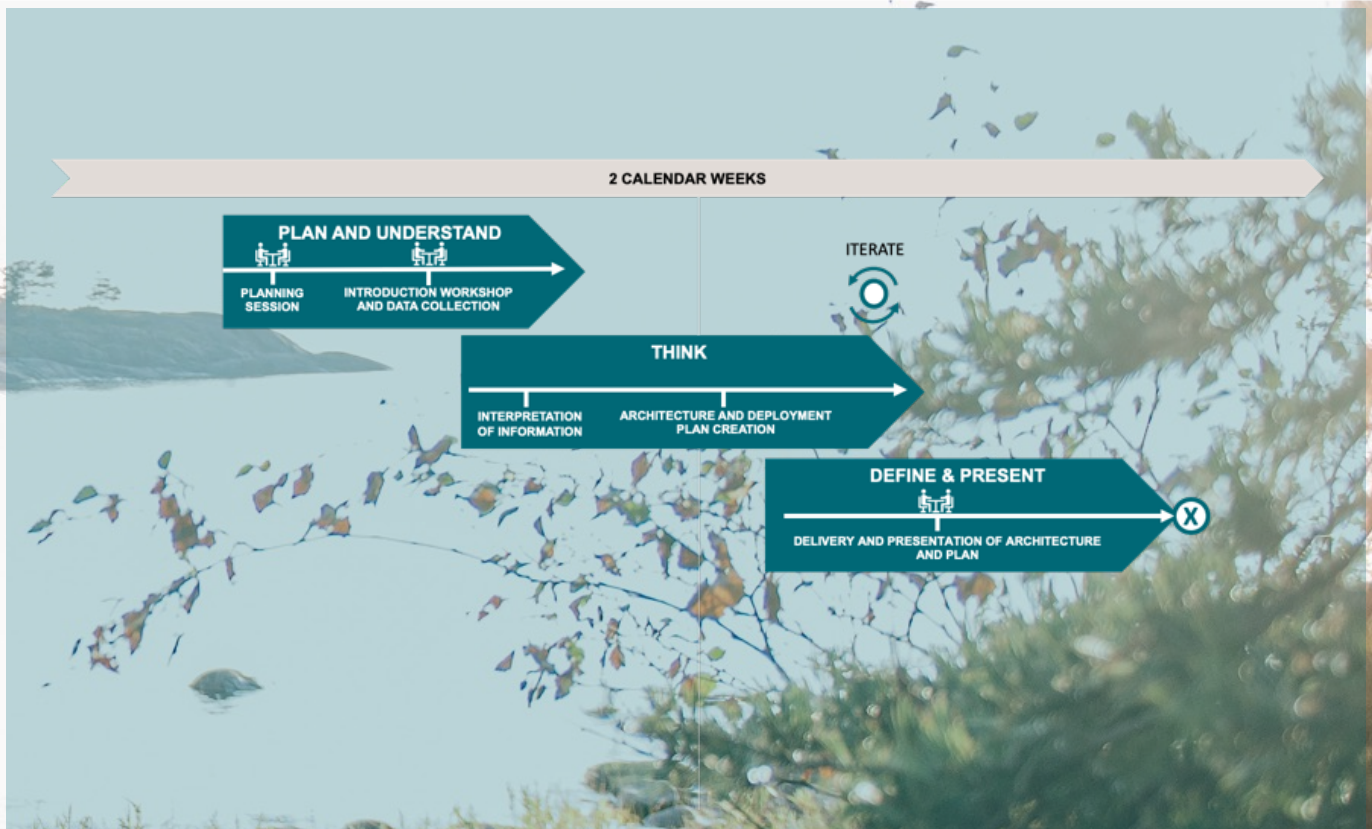

## INTRODUCTION WORKSHOP + ARCHITECTURE/DEPLOYMENT PLAN

- **Introduction workshop** for different options **integrating SAP data into Azure** based data platform
- Many **organizations are struggling** to integrate SAP (ECC/ S/4HANA) data into modern data platform in Azure. Can we use Azure Data Factory HANA? Should we use third party tool like Aecorsoft? Should we ingest data from SAP tables, extractors or via functional modules? Do we need SAP BW for all of this? During this workshop **we will give answer to all of these and more!**
- **Benefits:** As end result customer should have **clear understanding on relevant options to integrate SAP data into Azure based data platform**, pros/cons to their unique environment and initial architecture and deployment plan

## PACKAGED ASSESSMENT

**2000 € fixed price**  
(without customization)

**Assessment duration: 2 weeks**  
(without customization)

ISLET  
20 years of  
experience

ISLET  
Over 180  
customers

ISLET  
Located at Espoo, Oulu  
and Budapest