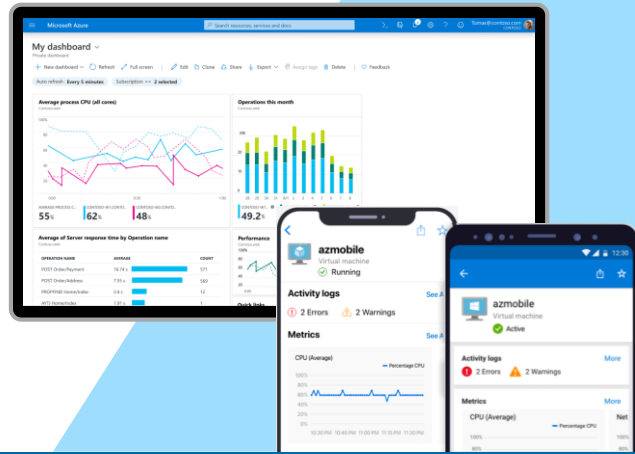

AzWell

Azure Wellness Check

Helping your organisation optimise your cloud footprint.

Optimise cost, enhance resilience, tighten security and governance and improve operations in Microsoft Azure through our tailored assessments and recommendations.