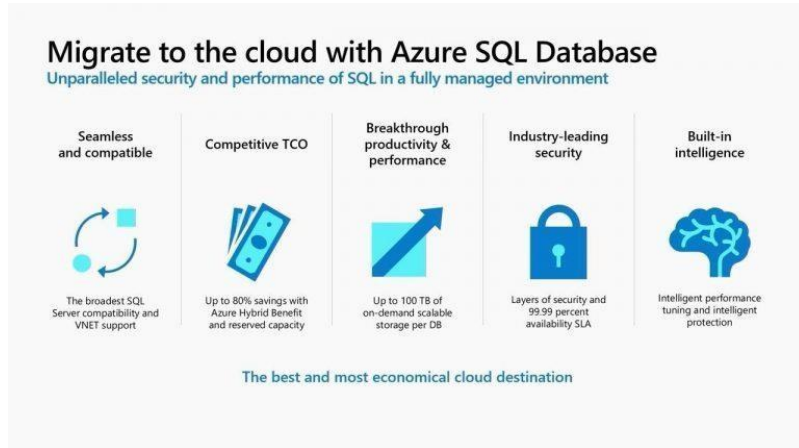

building the DMS activities to migrate 10 databases in each activity. We considered pros & cons of Azure DMS and worked closely with Microsoft product team in Seattle to come up with the plan to migrate all the databases within a short downtime-period requested by the client for minimal business impact. The meticulous planning, POC and testing by our engineers over a period of 2 months led to a successful migration. During this process our team also helped the Microsoft Product Team with close feedback and even reported bugs that helped improve the Azure DMS service.

About IFI Techsolutions

IFI Tech is a born in cloud **Microsoft Gold Partner** and a **Cloud Solutions Provider (CSP)** setup by ex-Microsoft employees to help global customers ranging from Enterprises to SMBs and Start-ups with their digital transformation journey.

- 6 Years in Business
- 310+ Projects Delivered
- 230+ Clients Transformed
- 50+ Professionals
- 2900+ Servers Migrated
- 35,000+ Consulting Hours

Here are a few ways in which we can help you:

- ✓ Free Cloud Strategy & Roadmap
- ✓ Free Azure POCs
- ✓ Free Migration Services – any Datacenter to Microsoft Azure
- ✓ 3 Months of Free 24x7 Expert MSP Services
- ✓ Free Azure Infrastructure Review & Optimization
- ✓ Free assessment of identifying workloads to move to Azure

Next Steps

- [Connect with us](#)

For more information about Datacenter Transformation, go to: <https://ifi.tech/solutions/Datacenter-Transformation/>

This case study is for informational purposes only.

IFI TECHSOLUTIONS MAKES NO WARRANTIES, EXPRESS OR IMPLIED, IN THIS SUMMARY.

Document published April 2020 | © IFI Techsolutions Pvt Ltd - INDIA | US | UAE