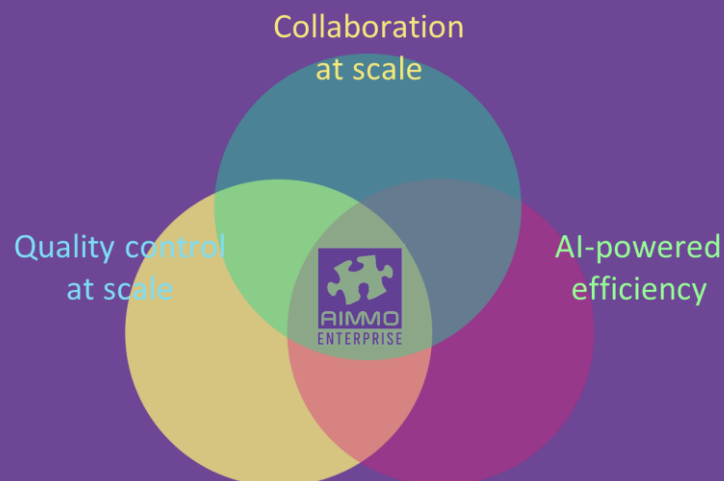

Real-time communications

- Exchange Q&A comments with labelers in real-time.

Deep learning-based smart labeling tools

- Model customization available

Labeling workforce service (on demand)

- Quality guarantee by AIMMO's seasoned experts

Optimized assignment

- Based on the analytics, find the best fit labelers for your next project.

Sharable project link

- Easily share your project status with the outside using a web link.

Who should use AIMMO Enterprise?

Is your AI project:

- Having challenges in data collection, labeling, and quality check for improving AI model performance
- Inefficiently delayed due to complex and imperfect guidelines, requiring multiple modifications in the middle
- Overwhelmed by inconsistent labeling quality among numerous labelers
- On a tight deadline, but requiring an excellent quality at the same time