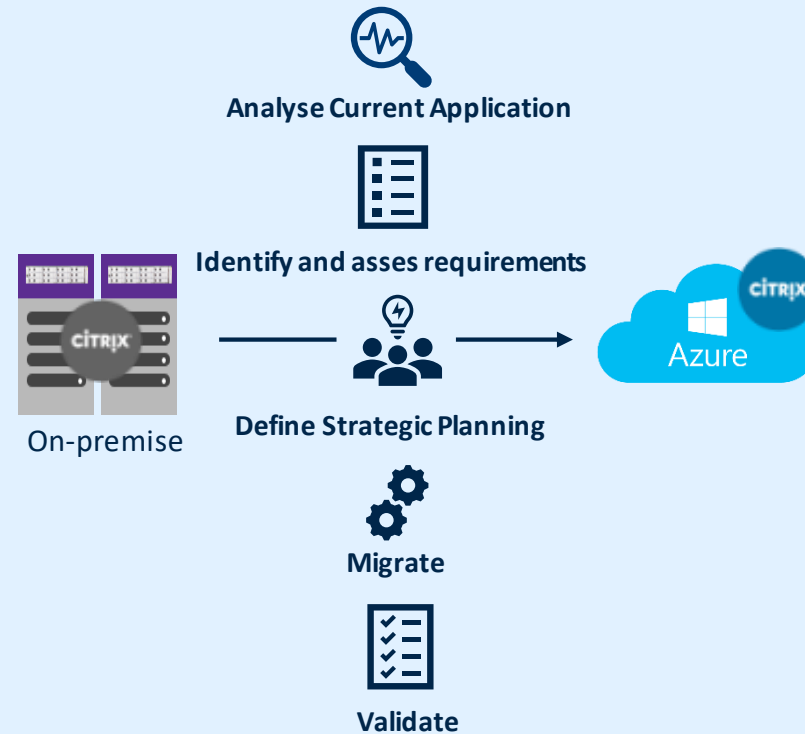

SECURE, SAVE and EXTENDED SUPPORT with Pilot Development and Deployment for On-premise Citrix to Azure

Why Migrate?

Built-in Security & Privacy

Cost Saving

Lower cost by paying only for what you need
Free Extended Security Updates
More value from existing Microsoft investment

Built-in AI

R

R and Python +
in-memory at massive scale
Native T-SQL scoring

Datacenters Across the Globe

What Edkal is Offering?

- Pilot deployment and development for on-premise Citrix to Azure including on-site workshop
- A fixed cost of \$25000
- Includes Edkal Managed Cloud Services (Silver)