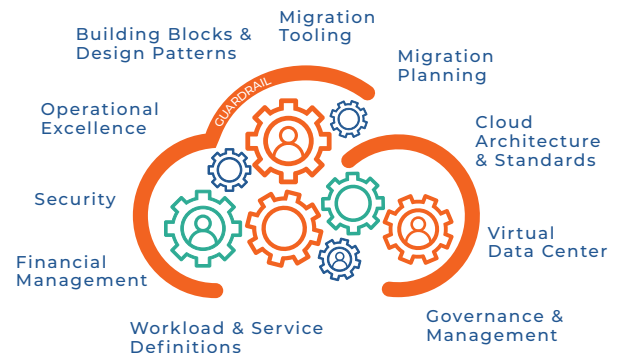

Powered by:   Microsoft

10TH MAGNITUDE

Gold
Microsoft
Partner

Azure
Expert
MSP

ENGAGEMENT DETAILS

10th Magnitude's Azure Migration solution combines artifacts, delivery approach, and engineering capabilities built on years of Azure experience, thousands of customer engagements, and thousands of migrated workloads.

ENGAGEMENT BENEFITS

Reduced Cost & Time to Market

Gain operational efficiencies through well defined activities, steps, and performance measurements.

Tested & Proven Best Practices

We've been doing migrations at scale since 2010. Put our repertoire of best practices to work for you.

Peace of Mind

Our full-time CMC team is USA-based with tenured expertise and an award-winning track record.

Speed & Scalability

Gain established repeatability and scalability from the start to empower your company with speed and agility.