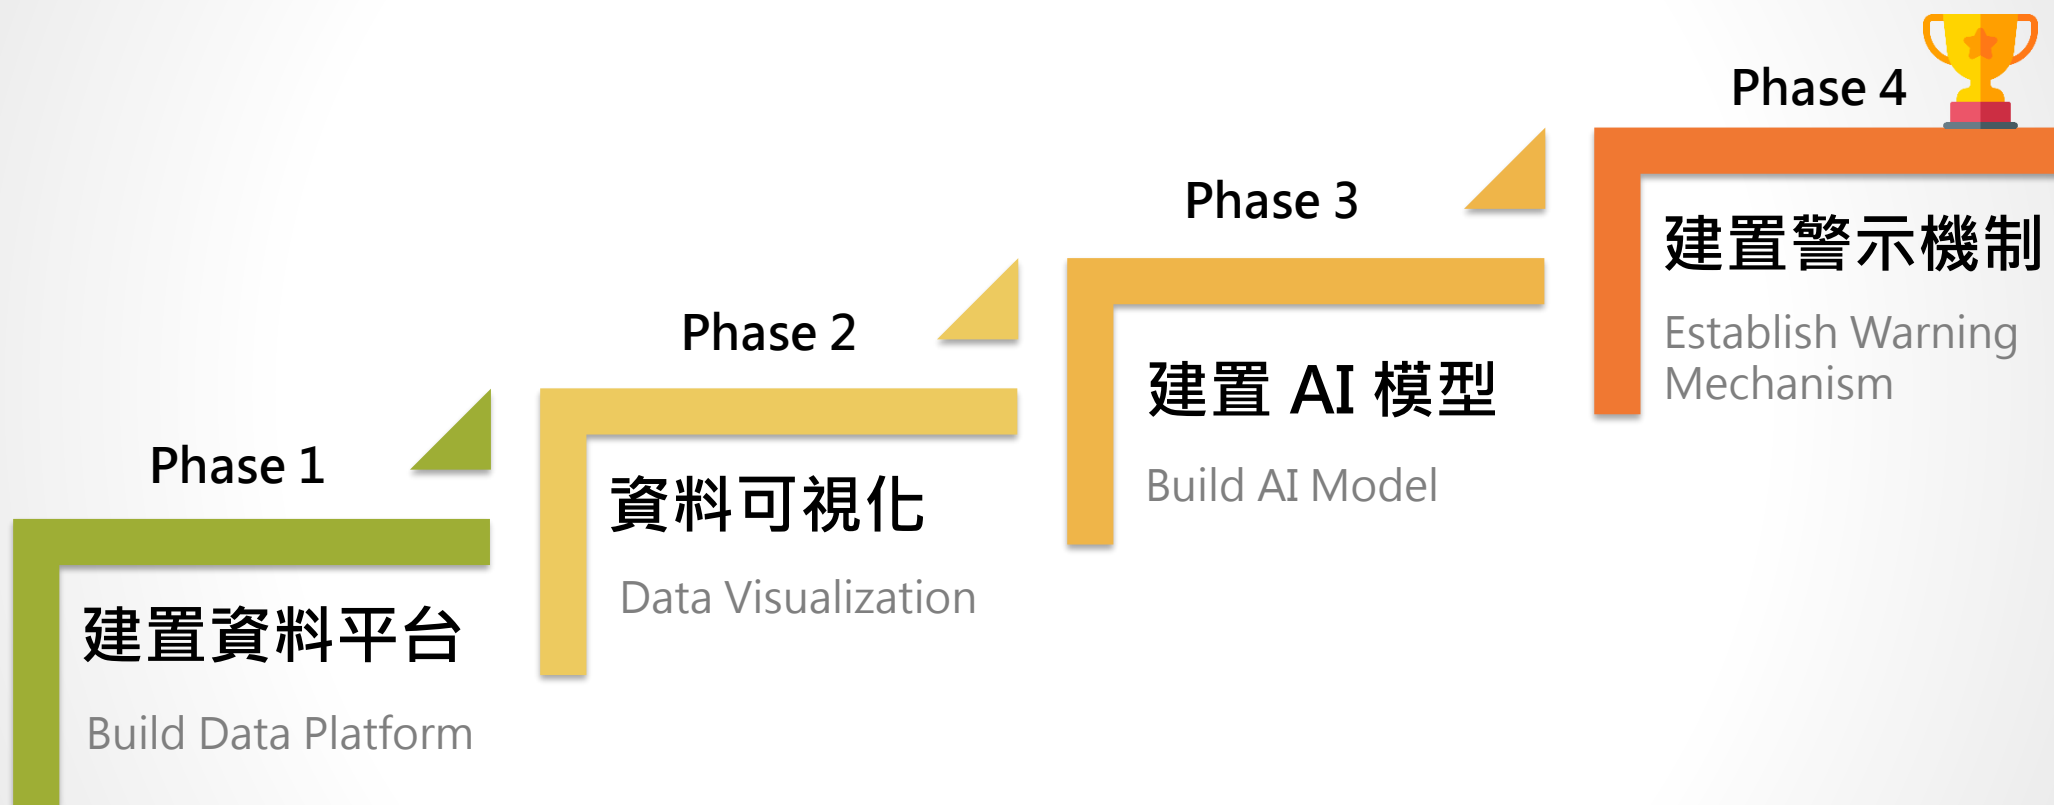

MI on Azure

/ Smart Factory /

Thinking Big, Start from Small

InfoFab – Intelligence Integrated Services Division

華致資訊 – 智慧應用服務團隊

Key Elements of Manufacturing Intelligence

Data

Topic

Tool

Talent

Case Sharing: MI on Azure

System Structure of MI on Azure

Applications of Azure Data Platform

Azure
Data Factory

大規模簡化 ETL
的混合式資料
整合服務

Azure
Blob Storage