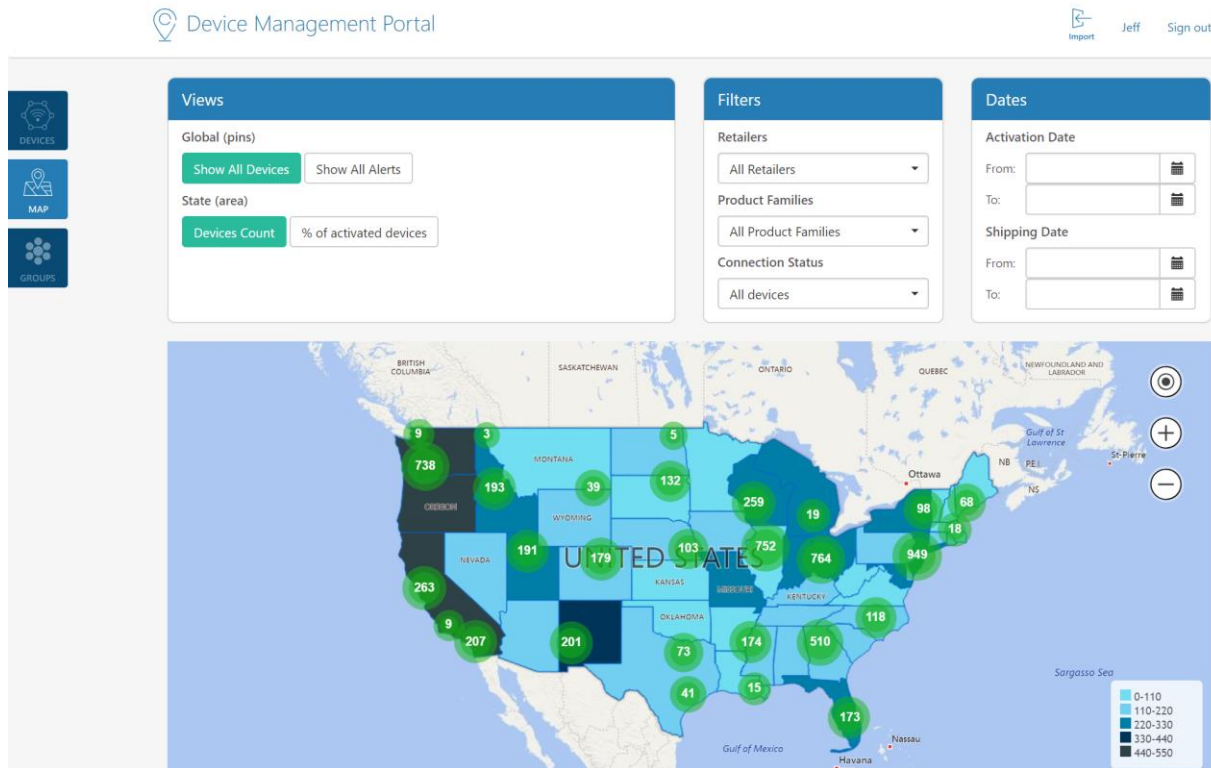

Connected Edge - IoT Device Management Portal

- Provided with IoT Platform Management
- View and manage Insight-provisioned devices
- Request additional devices for deployment
- Prevents need for user access to Azure Portal