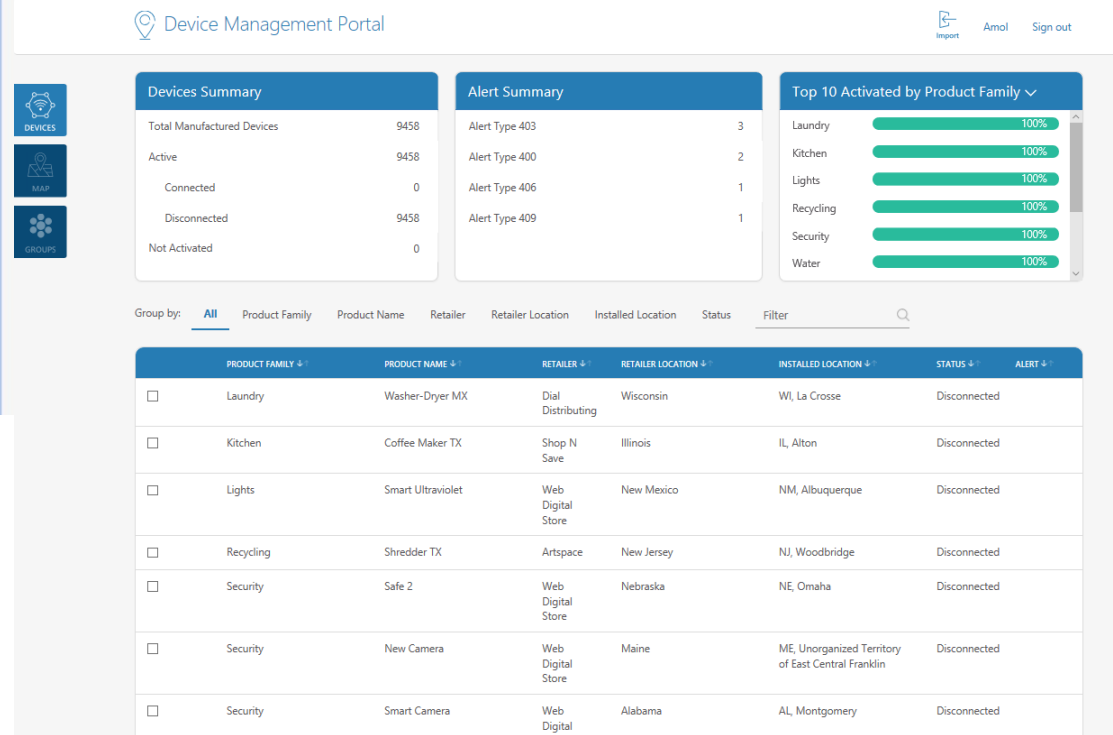

Connected Edge - IoT Device Management Portal

- Provided with IoT Platform Management
- View and manage Insight-provisioned devices
- Request additional devices for deployment
- Prevents need for user access to Azure Portal