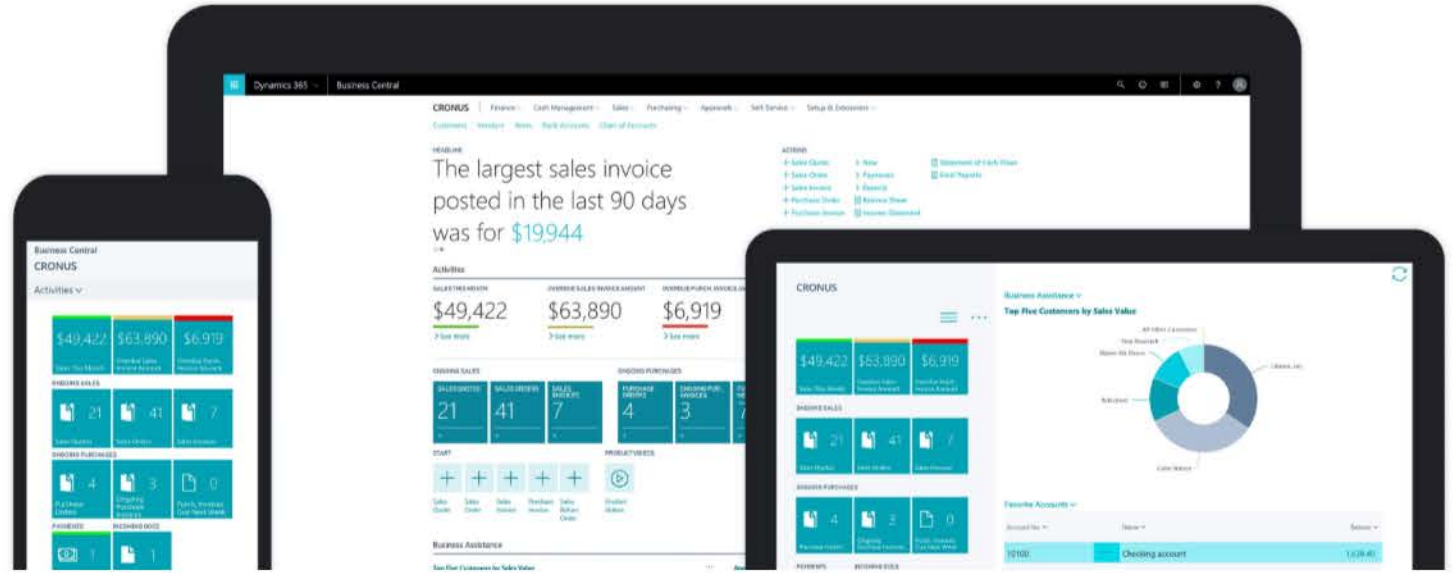

Microsoft Partner
Gold Enterprise Resource Planning

A Suite Solution To Look Forward To!

Business Central Questions? We Have Answers

With Microsoft's new, cloud-based, ERP software changing the game, we're here to make sure you keep winning.

- Faster Setup
- Easier Integration
- Enterprise Access On The Go
- Adaptable To Any Situation
- Low Startup Cost
- An Entire Business Connected

www.suiteengine.com | support@suiteengine.com | 888-695-5010