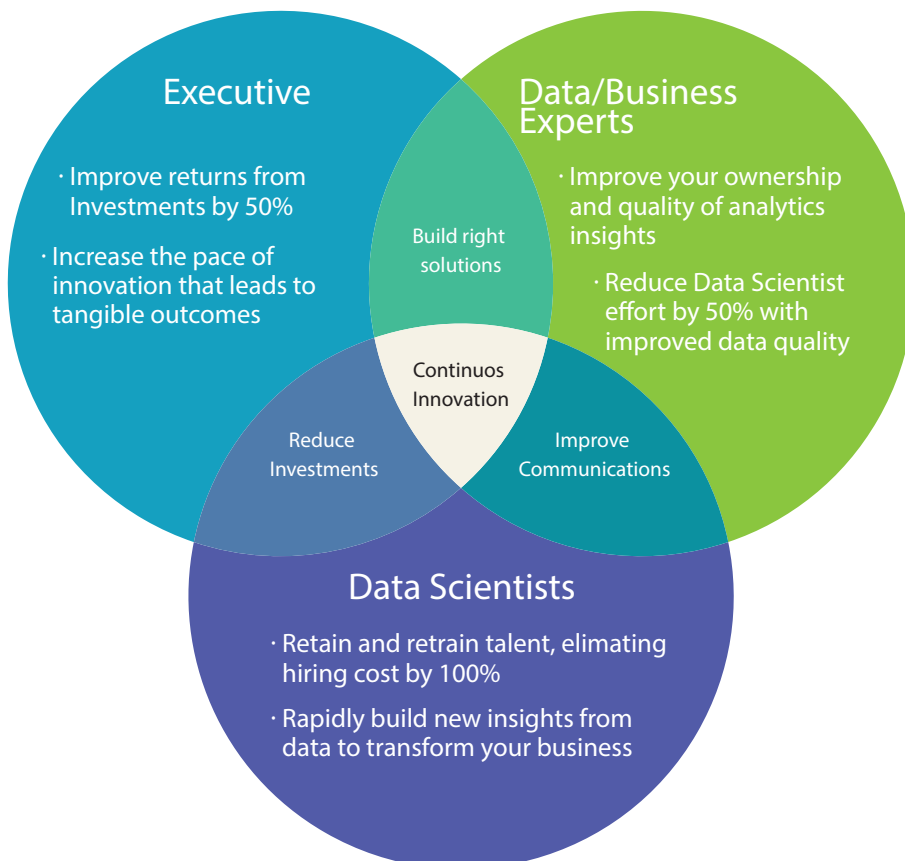

Build Citizens of Data Science Community

Skills Learned:

- Organize teams to promote enterprise AI agility
- Drive data influenced decision making culture
- Sponsor right data science solutions to maximize value from data
- Define scope and success criteria for data science initiatives
- Interpret business insights from data analysis and apply the appropriate data science solutions based on business needs
- Evaluate Model performance and develop business outcomes
- Apply data science capabilities to re-define business models
- Identify opportunities to enhance business benefits by leveraging data
- Drive collaboration and diversity within the team to improve ethics and solution quality

Benefits

Customer Testimonials

“To go through this process through the lens of your own data, the experience is very different. Learning with your own company’s data is more powerful - you take more ownership.”
- Business Analyst/ Workshop Participant

“This workshop has made me to look at data differently even after having worked with this data and analyzed it for 20 years.”
- Data Analyst/ Workshop Participant

“Team members are now comfortable discussing various data science model techniques after using more ways to explore data, which ultimately improved the quality of the insights.”
- Business Executive/ Workshop Sponsor