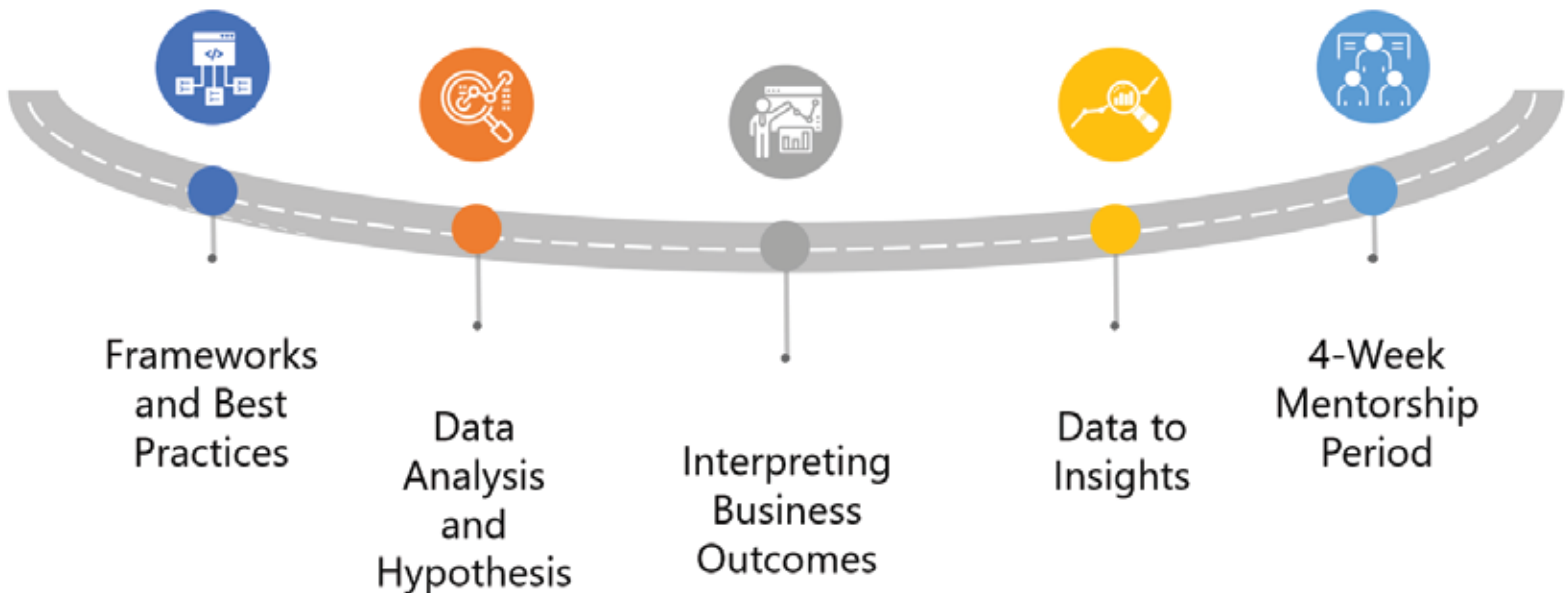

Data Science Overview

Duration: 5 Hours Daily for 10 Days