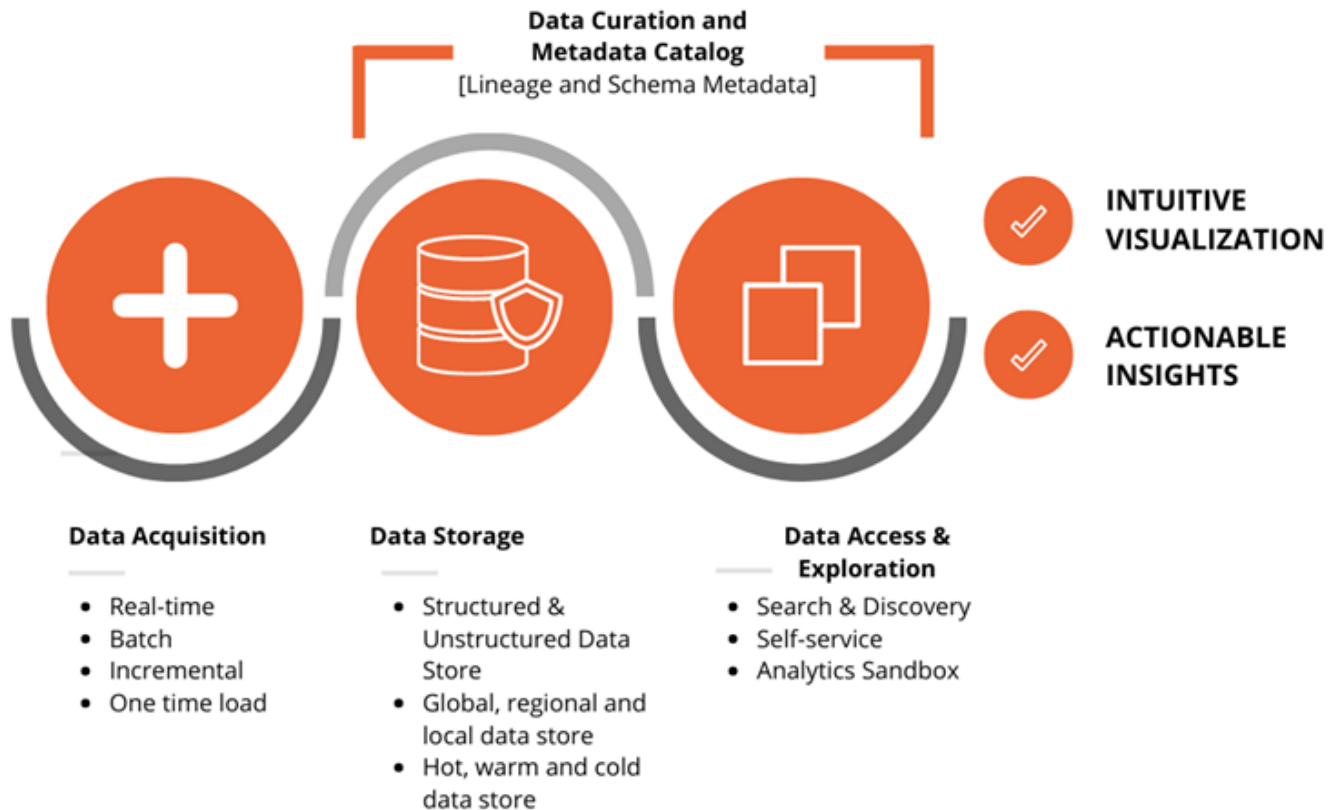

How Pegasus and Azure help you make better business decisions

Our service

- Understanding the data silos in your organization
- Building a plan to extract the actionable insights
- Assisting in integrating and analyzing your organizations data
- Creating insightful and actionable business information visualizations

Our process

- A 4-week engagement to explore business scenarios using data science and AI to extract hidden intelligence
- Week 1-2: Discovery and goals
- Week 2-3: Roadmap to a data intelligence platform
- Week 4: Plan and implementation

Our promise to you

- Simple, results-oriented and intuitive visualizations with a strong focus on business outcomes
- Customized reports uncovering two or more actionable insights for proactive decision making
- A scalable, secure and future-proof data intelligence solution

Why Pegasus One?

Pegasus One is a Microsoft Gold Partner that delivers deep Azure expertise, proven strategic leadership, and responsive, 24/7 support. We've been a software innovation partner for SMBs and Fortune 500 companies for more than 10 years, partnering with our clients to help them reach their short-and log-term business goals.

<https://www.pegasusone.com> | info@pegasusone.com | (714) 485-8104

© 2020 Pegasus One

Gold
Microsoft
Partner