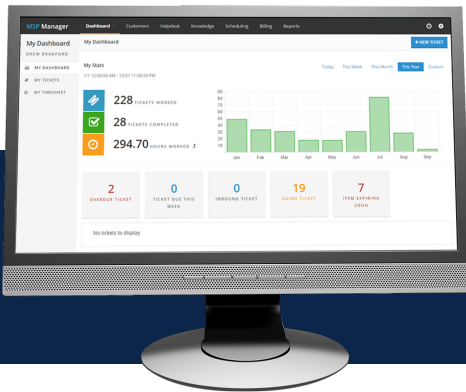

Put your data to work and support business decisions with trustworthy insights

Build the foundation for a data-driven enterprise by moving legacy, rigid and often not scalable data infrastructure to the Azure Cloud platform. Get an insights-driven information solution to gather your diverse data into a single platform and resolve persistent data quality, access, and security issues.

Highly data-driven organizations are three times more likely to report significant improvements in decision-making compared to those who rely less on data.

(Harvard Business School, 2019)

- Fast and accurate decision making
- Insightful and actionable dashboard powered by state-of-the-art data visualization platforms
- Lower costs for data warehousing, systems integration, and data quality
- Accelerated data preparation and analytics to improve speed of business
- Rapid experimentation at lower costs
- Optimized internal business processes
- Increased operational efficiency
- New revenue streams and increased competitive advantage

Our service

- Understanding the data silos in your organization
- Building a plan to extract the actionable insights
- Assisting in integrating and analyzing your organizations data
- Creating insightful and actionable business information visualizations