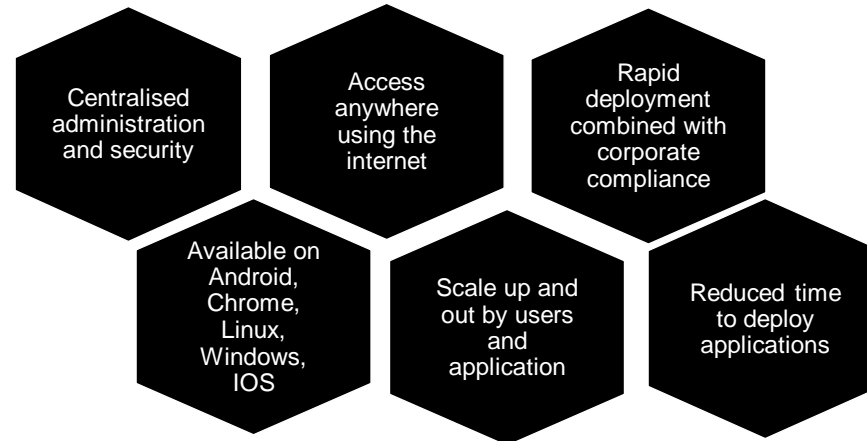

# Windows Virtual Desktop

## Solution Overview:

Deliver a full Windows 10 desktop experience to any user on any platform

## Solution features:

- Connect users to your corporate applications from home or abroad
- Available anywhere with an internet connection
- Deploy custom desktops to keep your people working
- Use resource intensive applications on low-spec devices
- You may already have licences through your existing Office365
- Short, medium or long term deployments available

## Benefits:

WVD is available through DXC in the following tiers:

Type	Description
Basic	Small enterprises, office hours support, max 50 users
Intermediate	Mid-sized enterprise, office hours support, max 150 users
Advanced	Large enterprises, tailored support, up to 500 users