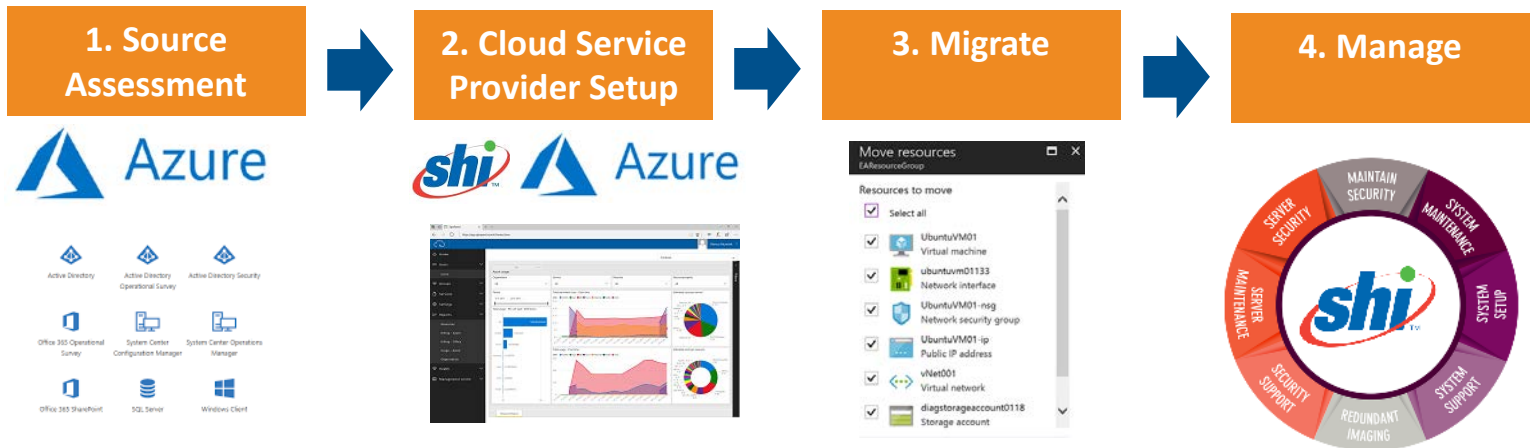

CSP Migration Service

Move to SHI Cloud Service Provider Quickly and Securely.

SHI offers a rapid assessment and migration path for any existing Azure customer to our SHI Cloud Service Provider (CSP). Azure services are moved in resource groups across subscriptions into the source CSP subscription. SHI keeps you up and running, all while ensuring best practices around security and manageability.

Why SHI as your Migration Partner?

- All work is completed by Certified Cloud Architects
- Leverage SHI's proven Migration Methodology to ensure Best Practice
- Accelerate your Migration with our Expertise and Resources
- Simple, Transparent
- Optional Managed Services after your Migration Completed