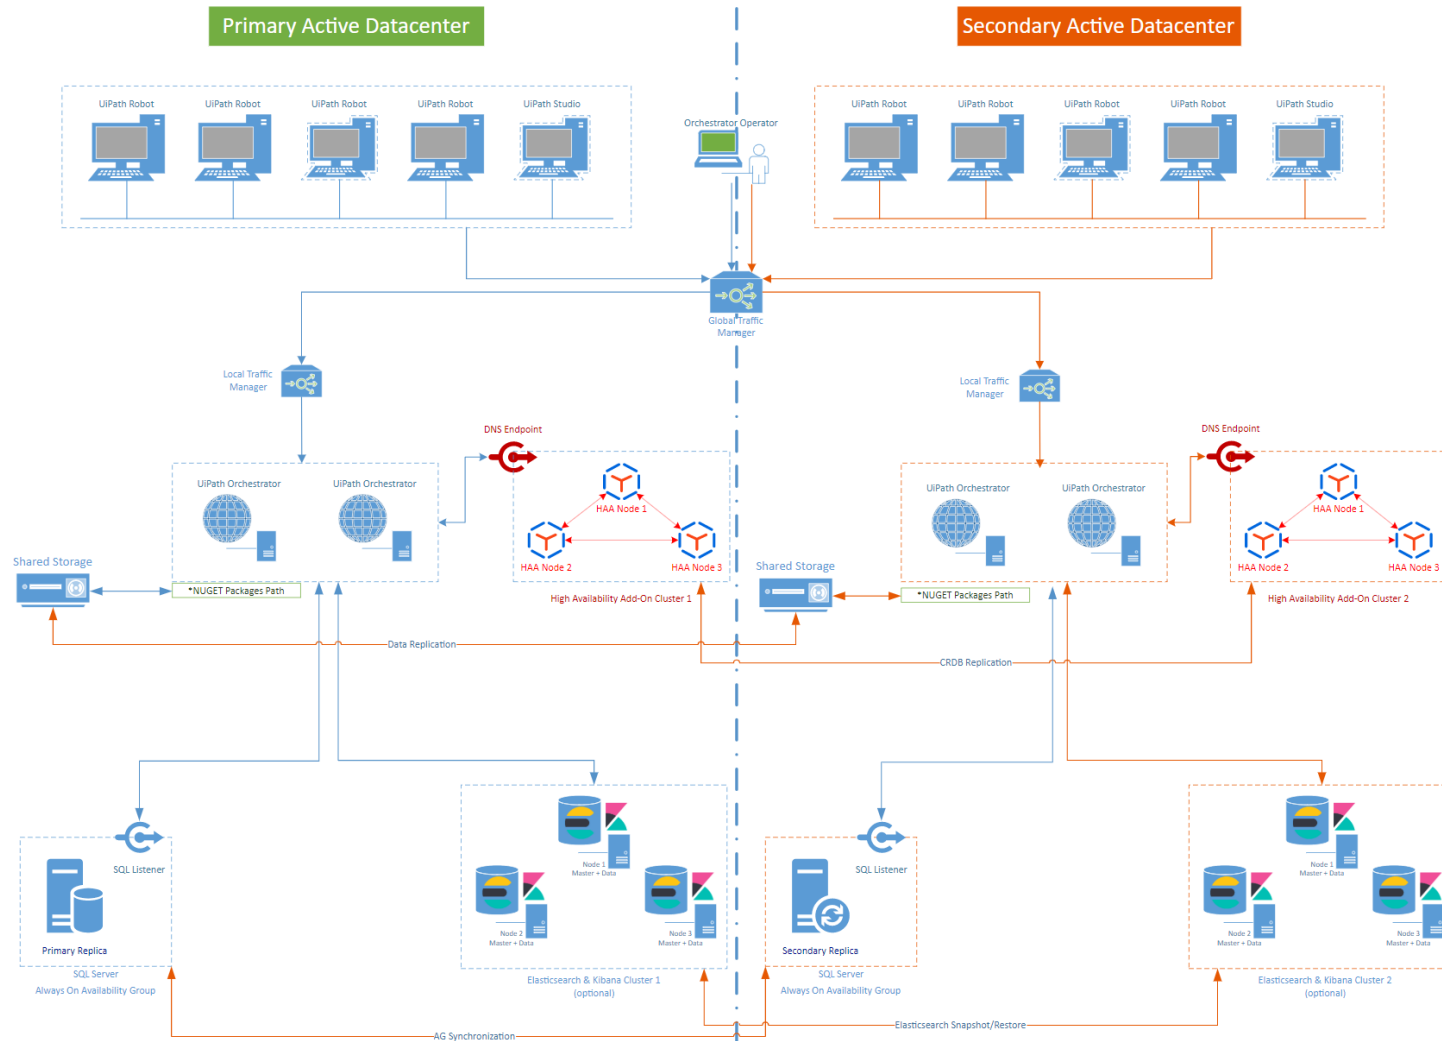

Two active UiPath Platform Deployments