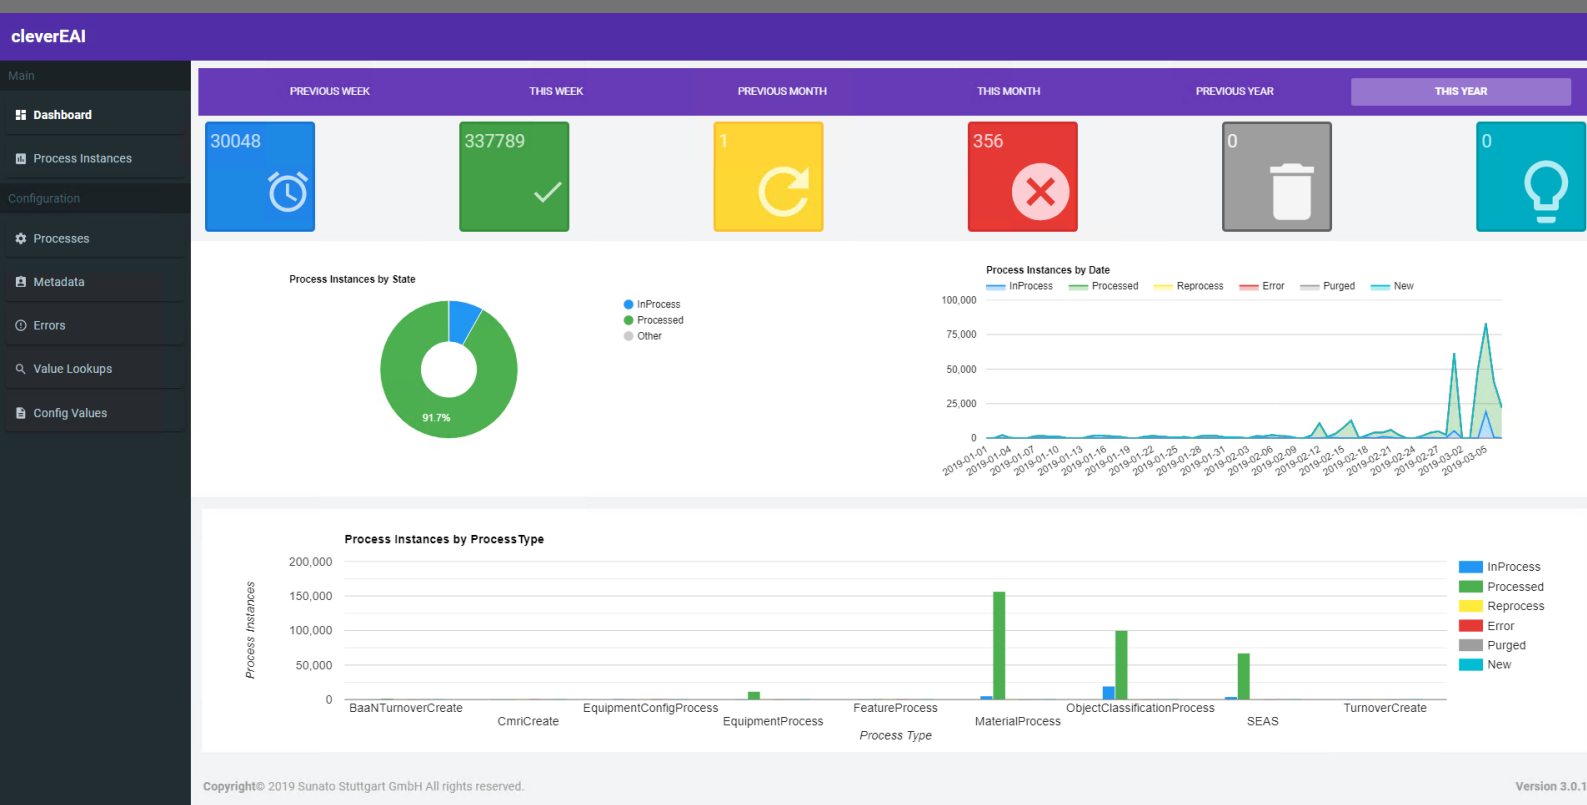

# CLEVER EAI / EDI MAKE INTEGRATION EASIER

THE KEY FOR GOOD  
CONNECTIONS

Use cleverEAI and cleverEDI to connect enterprise applications and business partners quicker.

Reduce time for error handling and take advantage of best in class tools for monitoring and handling your dataflow

Secure yourself against all imponderables with 8x5 to 24x7 SLAs